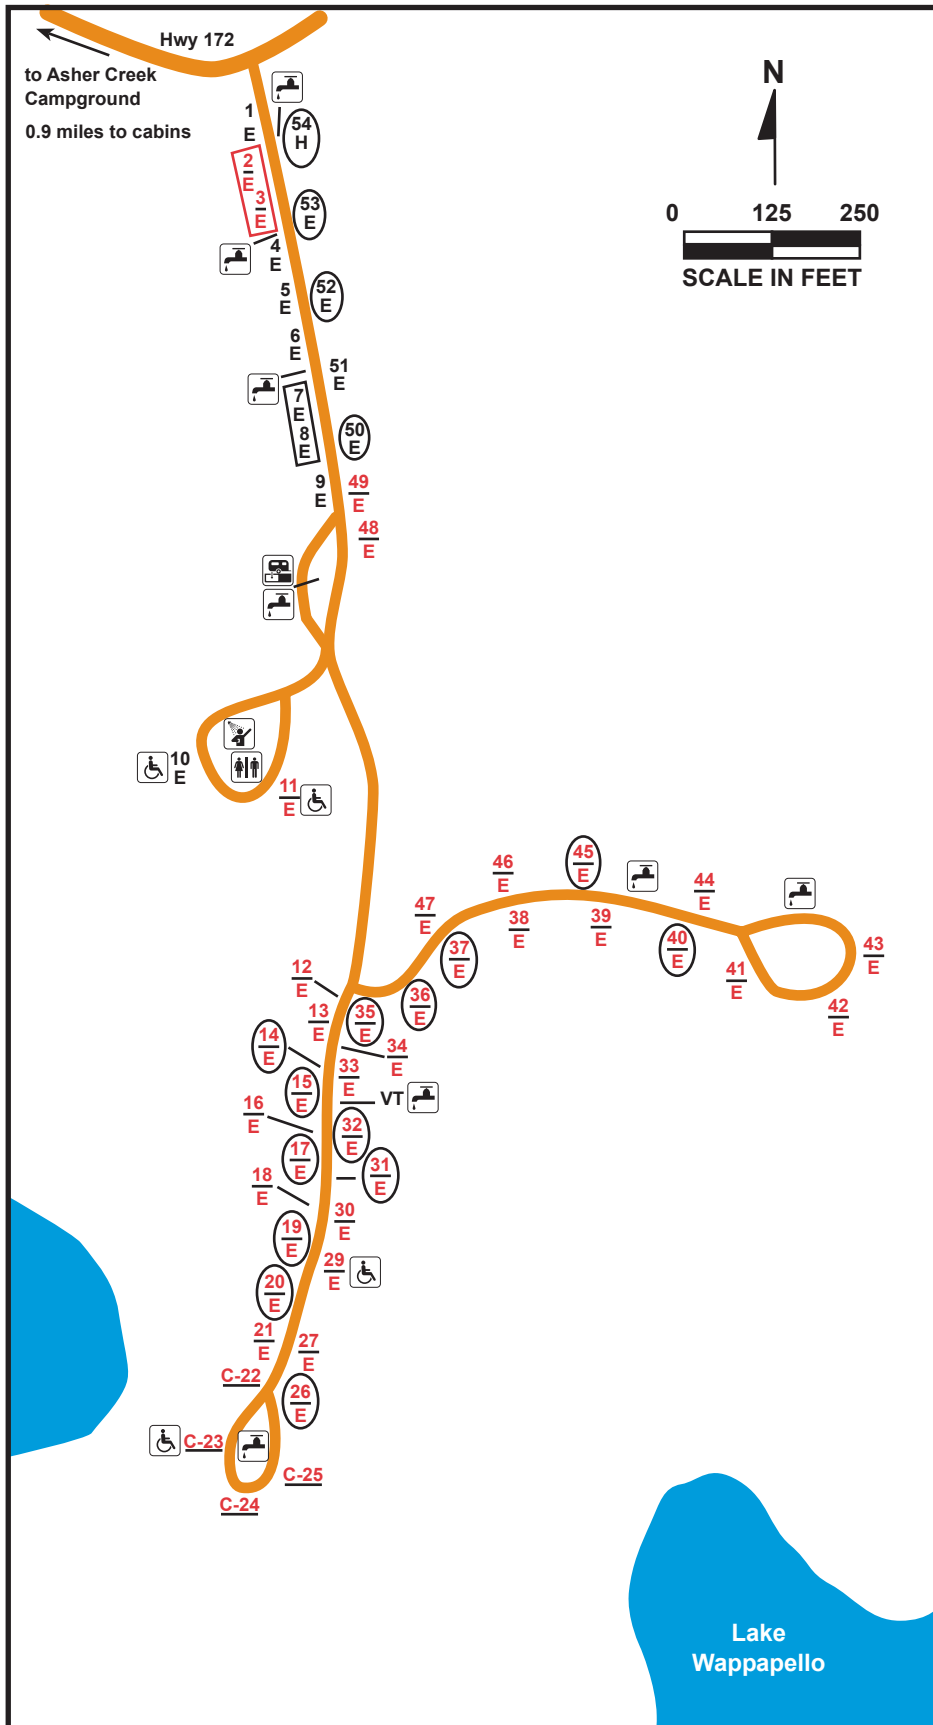

# LAKE WAPPAPELLO STATE PARK

## Ridge Campground

### LEGEND

- # reservable site
- # basic site
- E electric site
- # # double site (must rent both; share a common drive)
- # # double site (may rent one or both; in very close proximity with a common drive)
- ⊕ pull-through site
- C camper cabin
- H campground host
- ♿ accessible
- 🚰 water
- 🚻 restroom
- 🚿 showerhouse
- VT vault toilet
- 🗑️ dump station

**Campsites 37-47 are closed November through March.**

Missouri Department  
of Natural Resources  
Division of State Parks