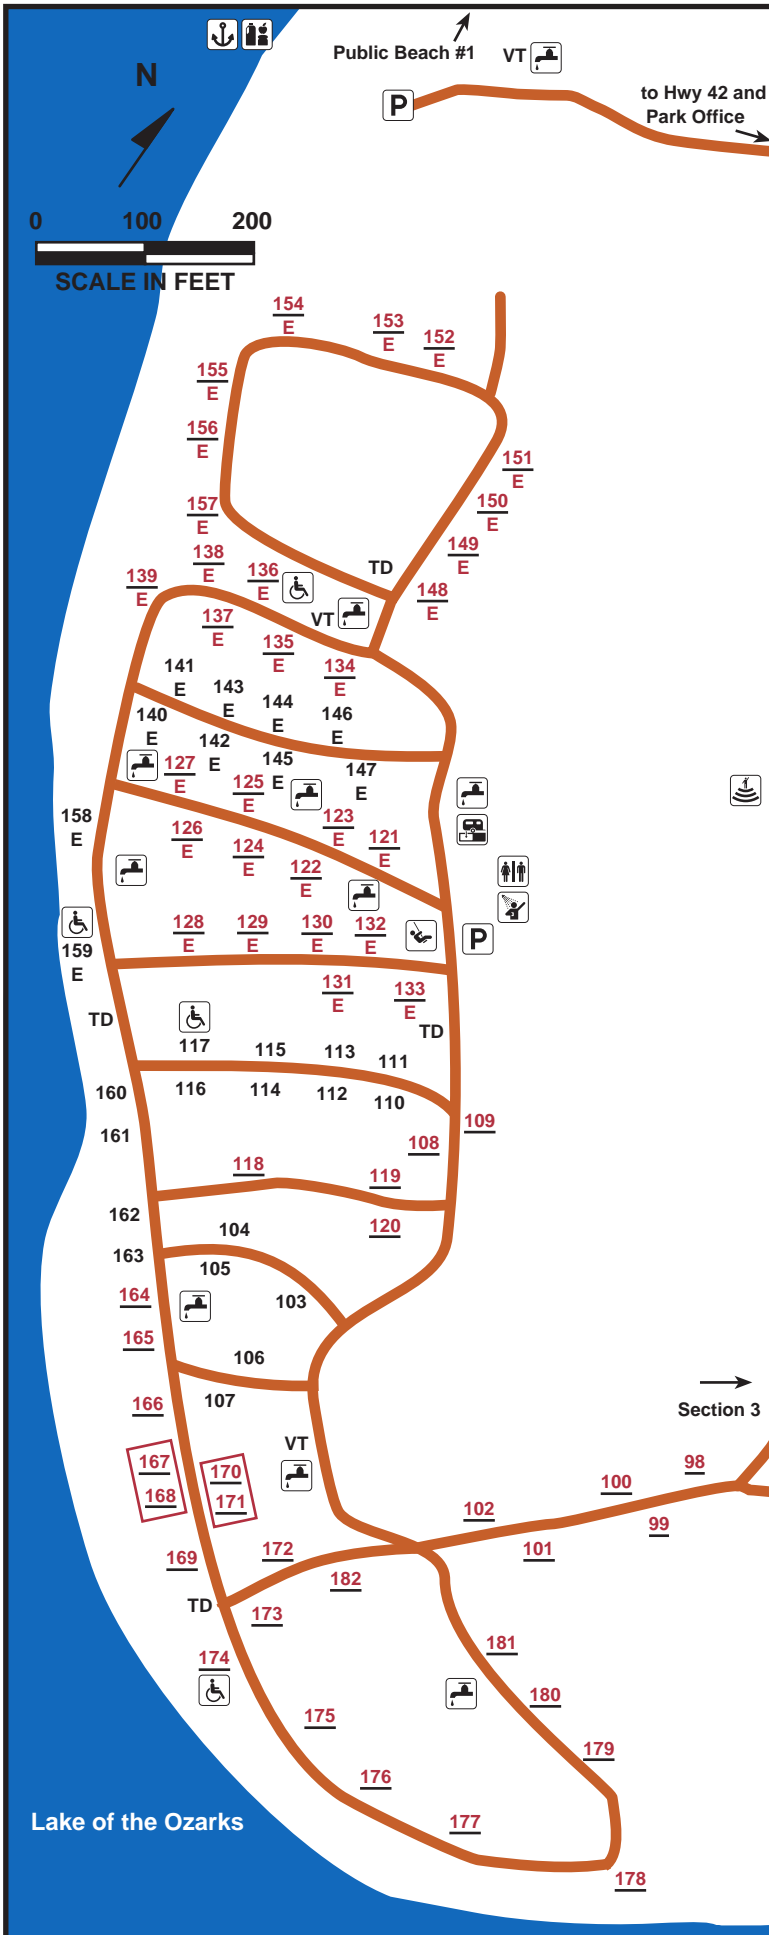

LAKE OF THE OZARKS STATE PARK Section 4

LEGEND

- # reservable site
- # basic site
- E electric site
- # # double site (must rent both; share a common drive)
- accessible
- water
- restroom
- showerhouse
- VT vault toilet
- dump station
- TD trash dumpster
- parking
- playground
- amphitheater
- store
- marina