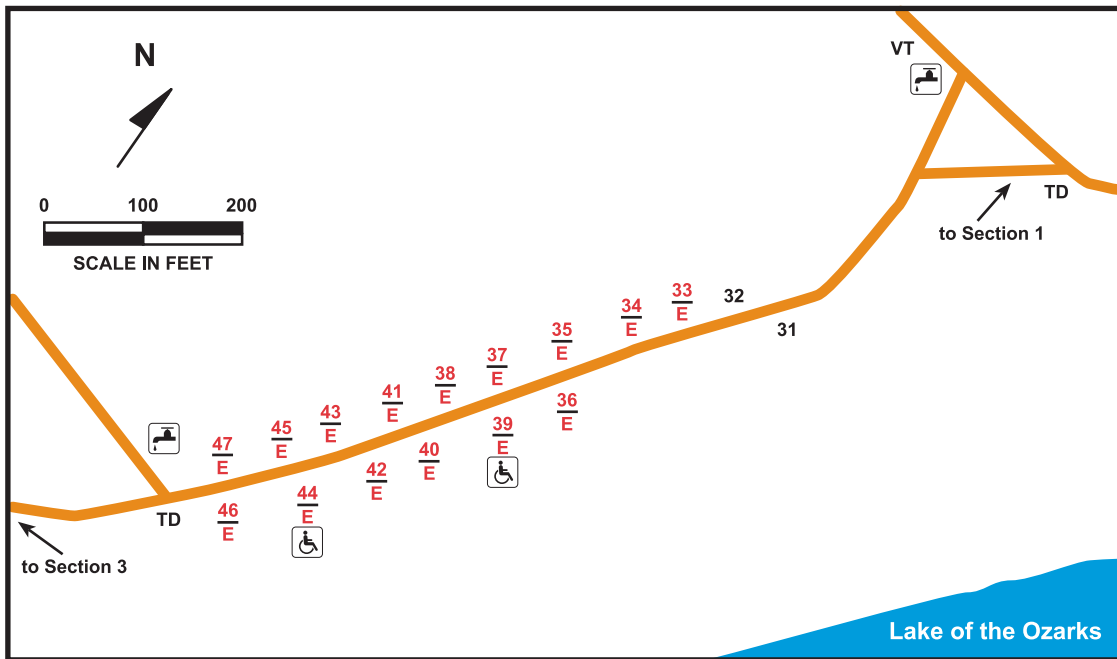

LAKE OF THE OZARKS STATE PARK

Section 2

LEGEND

- # reservable site
- # basic site
- E electric site
- accessible
- water
- VT vault toilet
- TD trash dumpster

Closed November through February.

Missouri Department
of Natural Resources
Division of State Parks