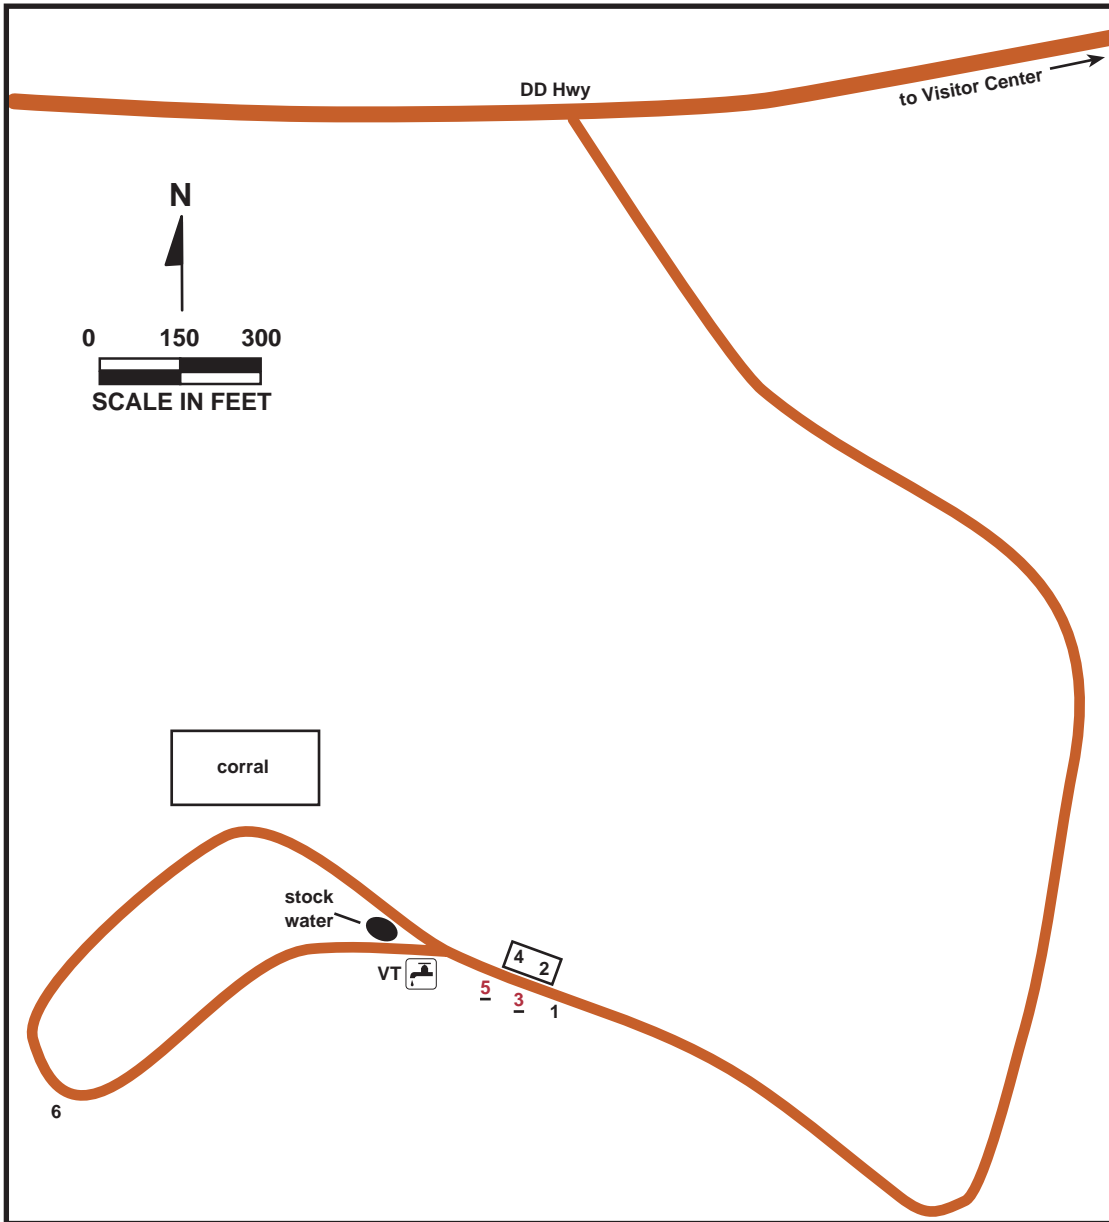

# KNOB NOSTER STATE PARK

## Equestrian Campground

### LEGEND

- # reservable site
- # basic site
- # # double site (may rent one or both; in very close proximity with a common drive)
-  water
- VT vault toilet