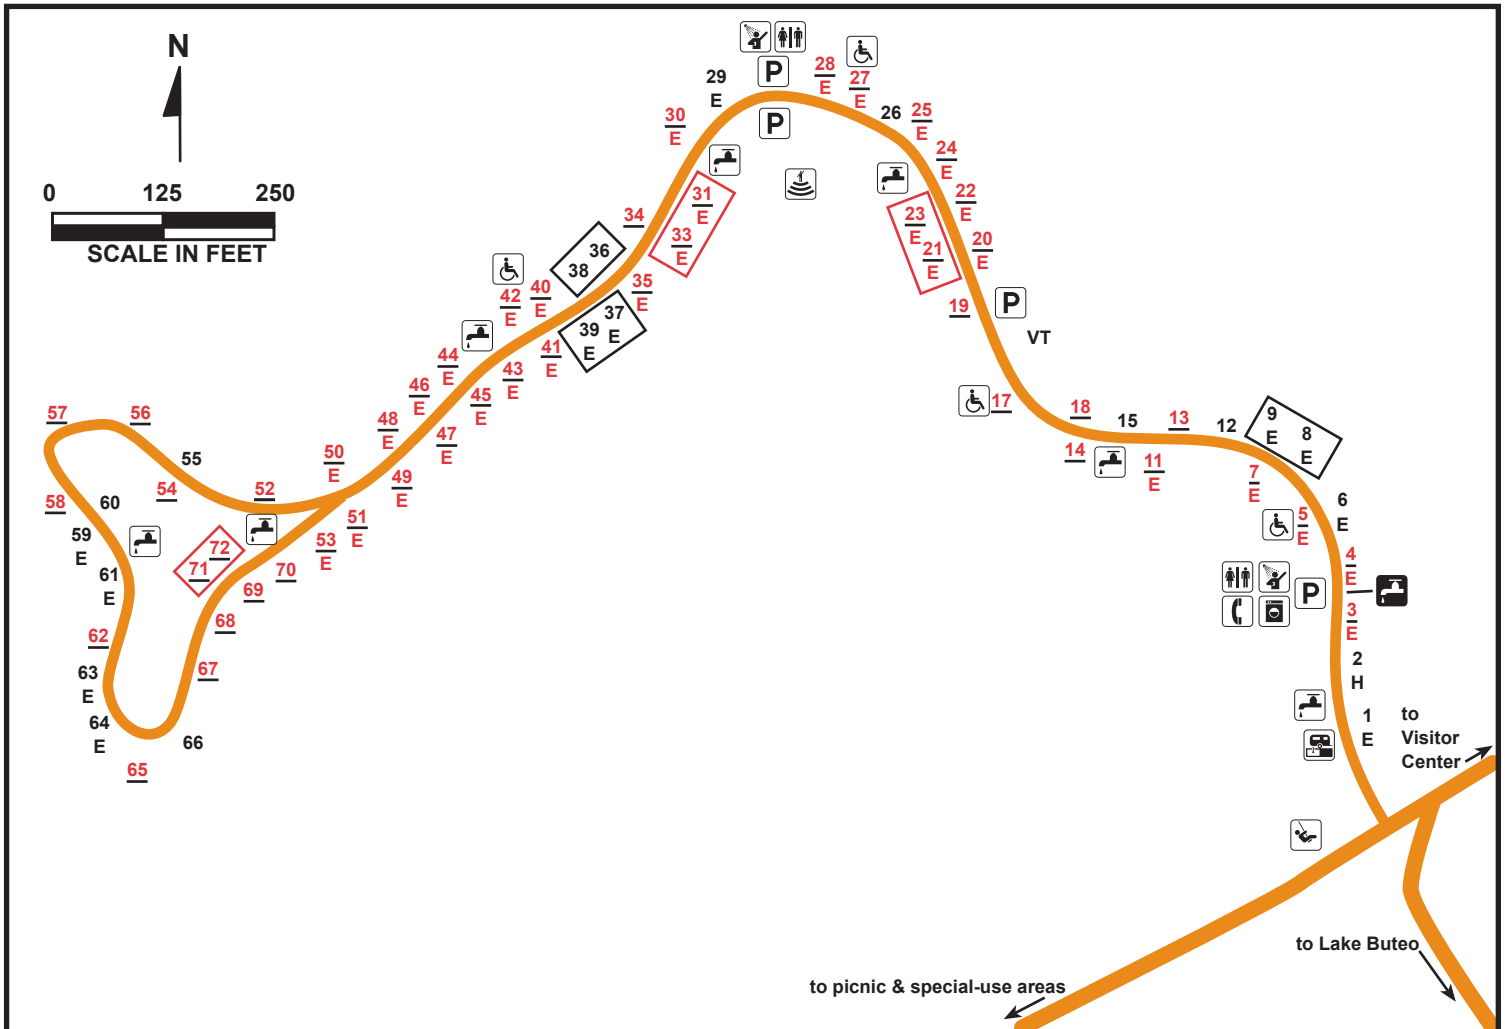

KNOB NOSTER STATE PARK Campground

08/09

LEGEND

- | | | | | | |
|-----|--|--|------------------|----|--------------|
| # | reservable site | | accessible | VT | vault toilet |
| # | basic site | | water | | dump station |
| E | electric site | | frost-free water | | parking |
| # # | double site
(must rent both;
share a common drive) | | restroom | | telephone |
| H | campground host | | showerhouse | | playground |
| | | | laundry | | amphitheater |