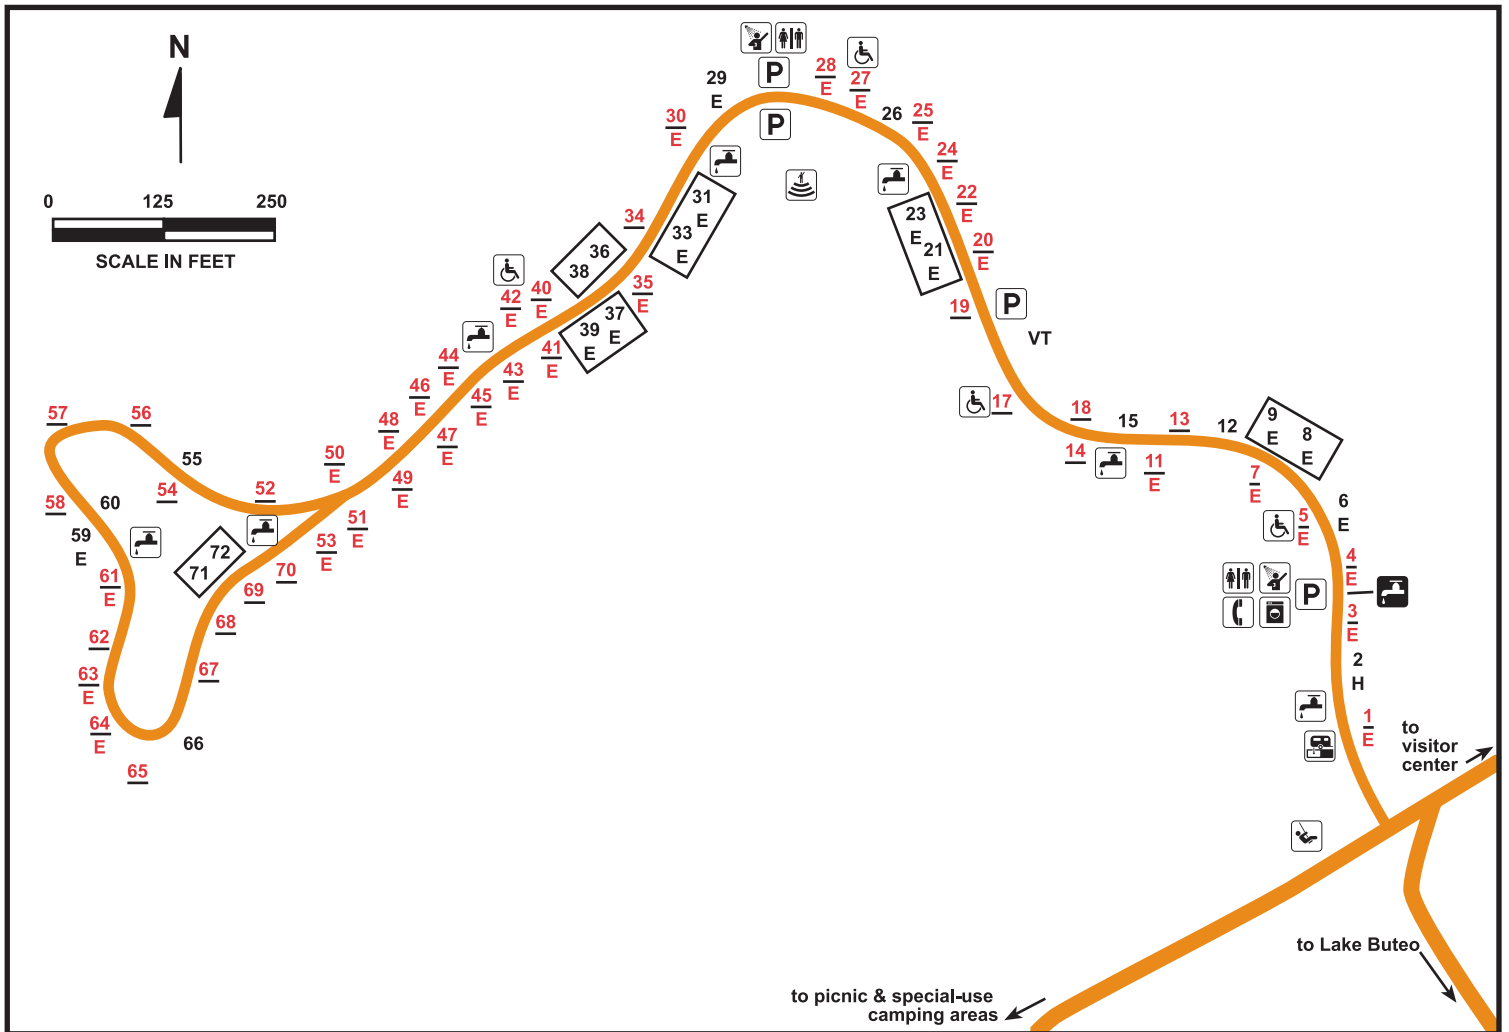

# KNOB NOSTER STATE PARK Campground

03/10

## LEGEND

#	reservable site		accessible	VT	vault toilet
#	basic site		water		dump station
E	electric site		frost-free water		parking
# #	double site (may rent one or both; in very close proximity with a common drive)		restroom		telephone
H	campground host		showerhouse		playground
			laundry		amphitheater