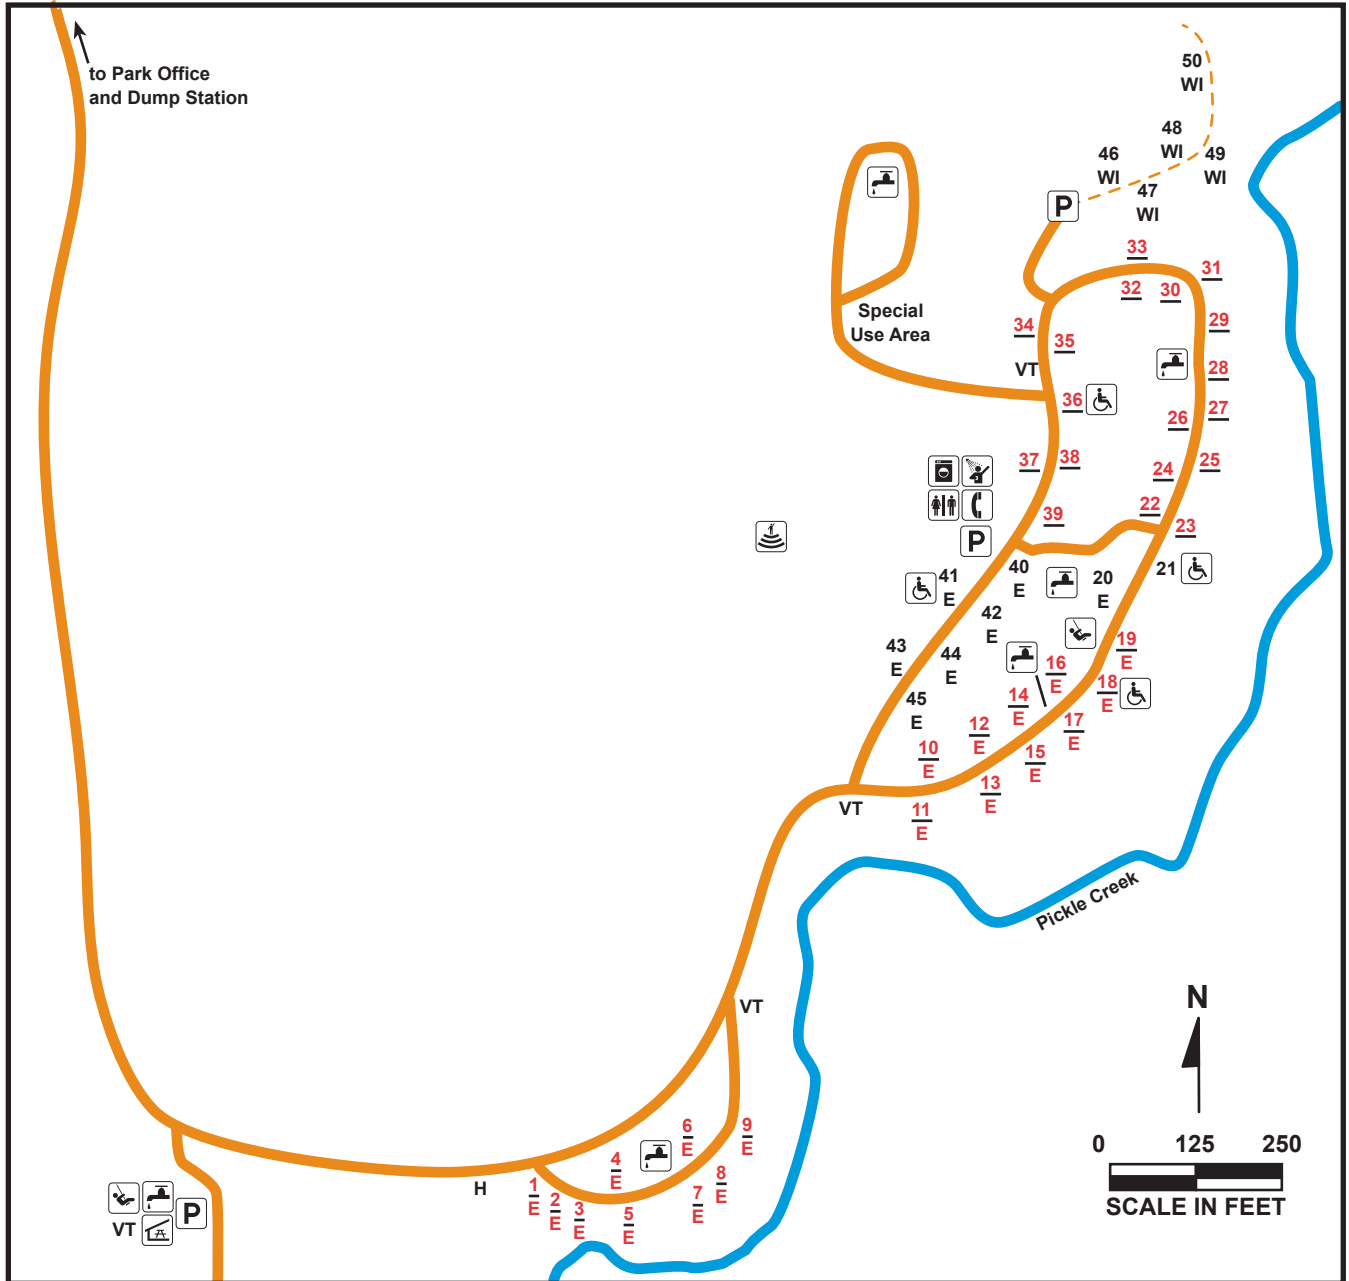

HAWN STATE PARK Campground

LEGEND

- | | | | | | |
|----|--------------------|--|--------------|--|----------------|
| # | reservable site | | water | | telephone |
| # | basic site | | restroom | | playground |
| E | electric site | | showerhouse | | amphitheater |
| WI | walk-in basic site | | laundry | | picnic shelter |
| H | campground host | | vault toilet | | |
| | accessible | | parking | | |