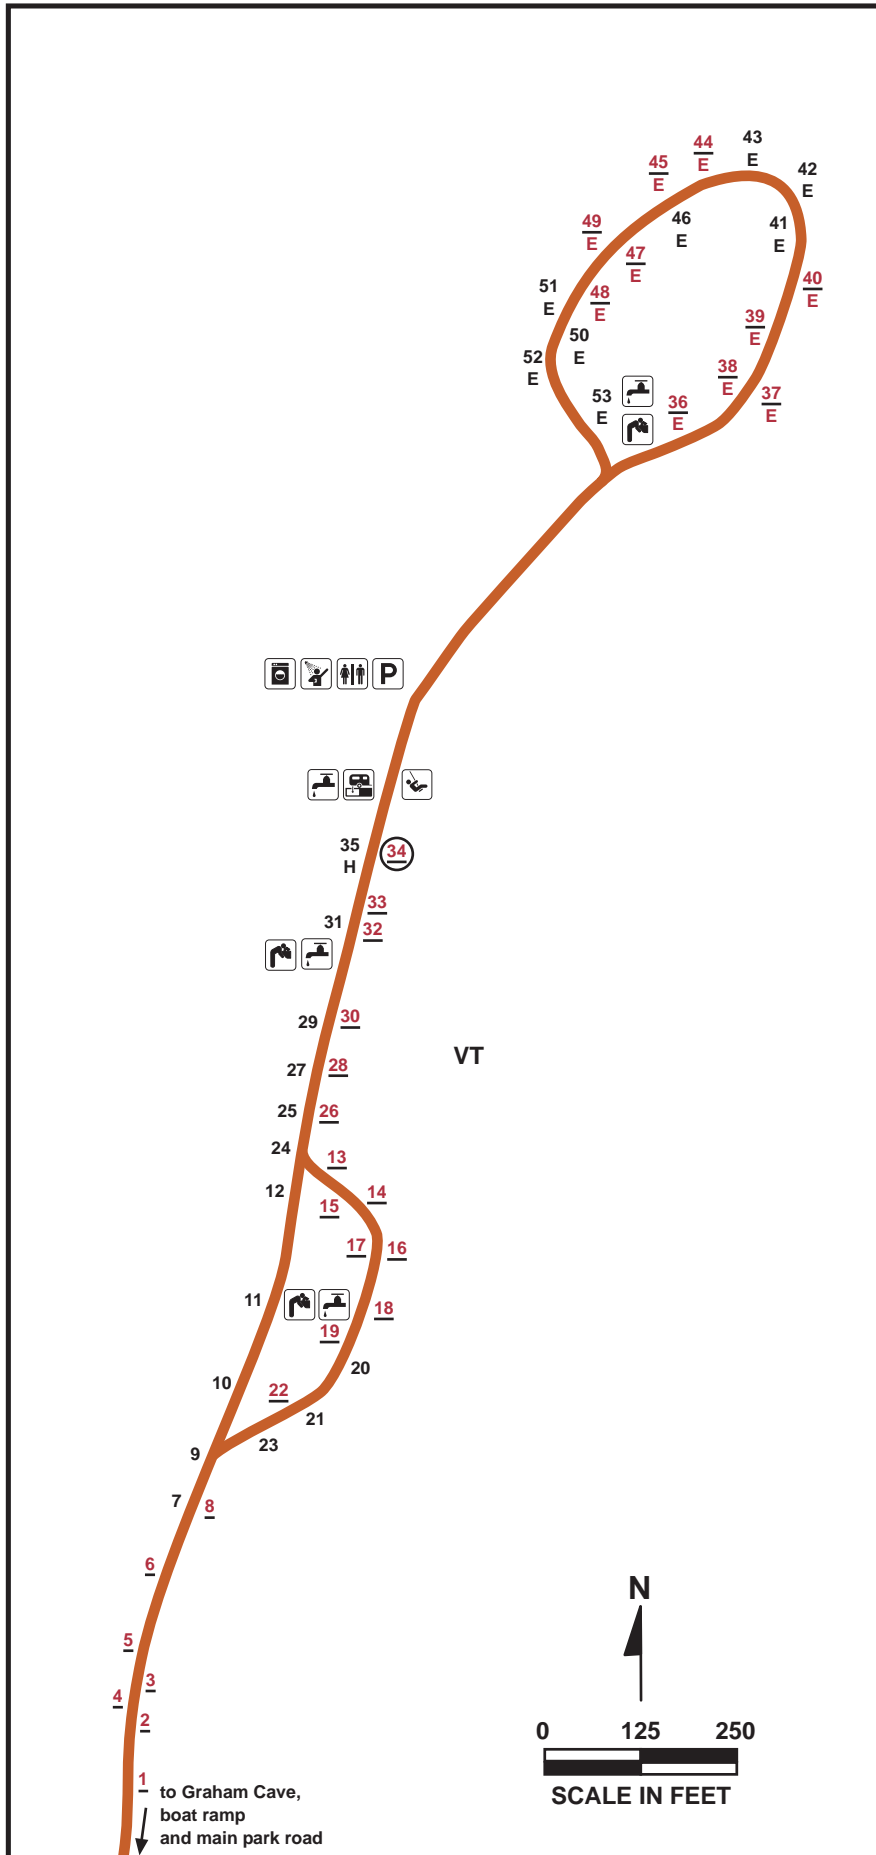

# GRAHAM CAVE STATE PARK Campground

## LEGEND

- # reservable site
- # basic site
- E electric site
- (#) pull-through site
- H campground host
- [Water icon] water
- [Restroom icon] restroom
- [Showerhouse icon] showerhouse
- [Laundry icon] laundry
- VT vault toilet
- [Dump station icon] dump station
- [P icon] parking
- [Playground icon] playground
- [Drinking fountain icon] drinking fountain