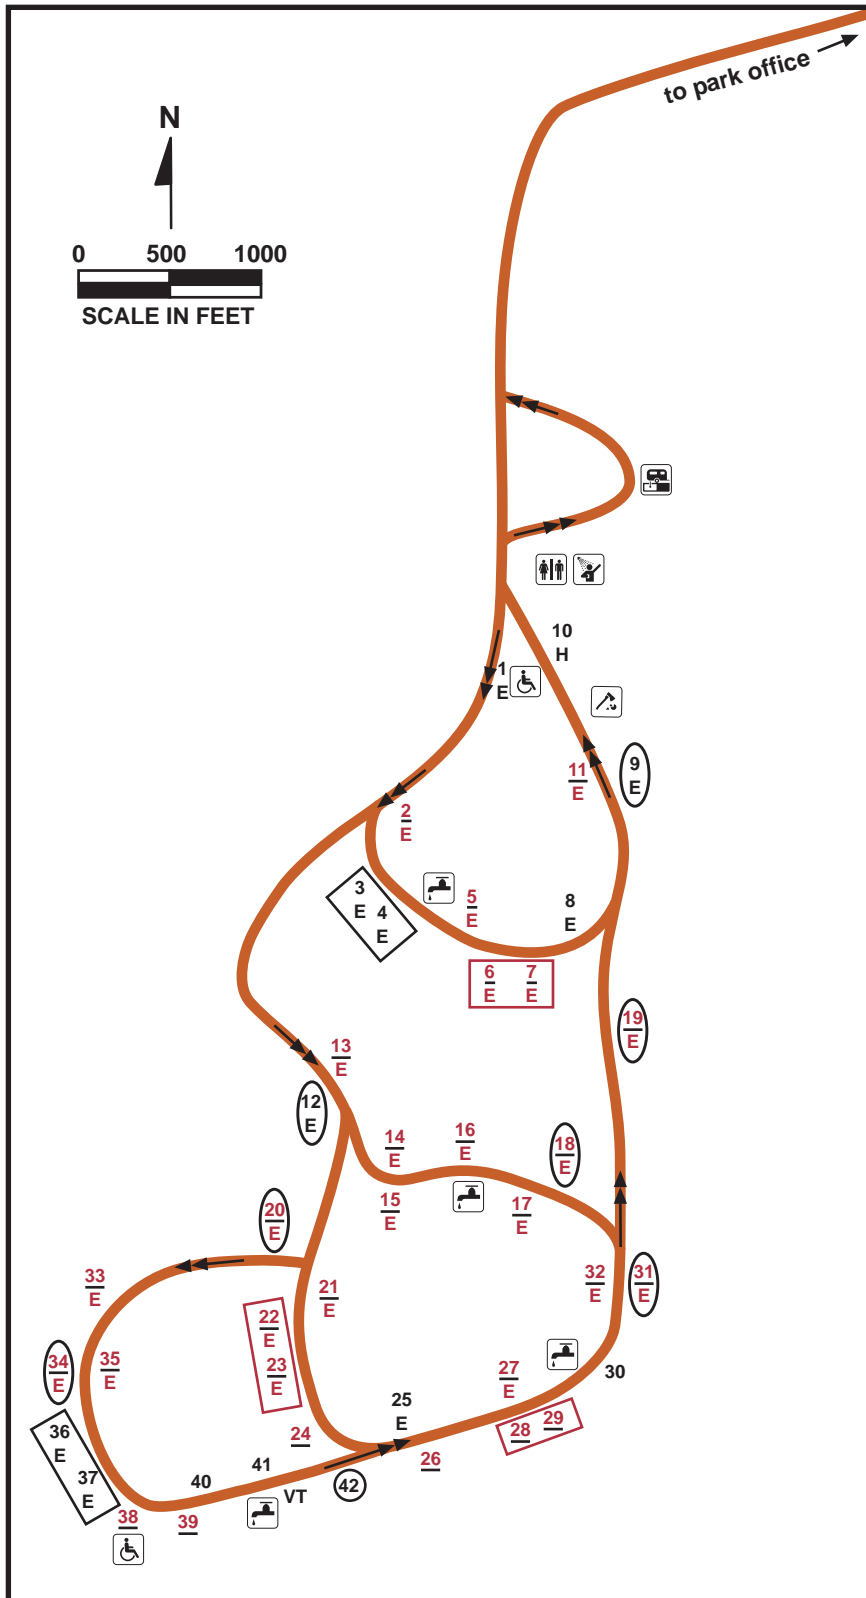

CROWDER STATE PARK Campground

LEGEND

- # reservable site
- # basic site
- E electric site
- ## double site (must rent both; share a common drive)
- ## double site (may rent one or both; in very close proximity with a common drive)
- Ⓝ pull-through site
- H campground host
- accessible
- water
- restroom
- showerhouse
- VT vault toilet
- dump station
- woodlot