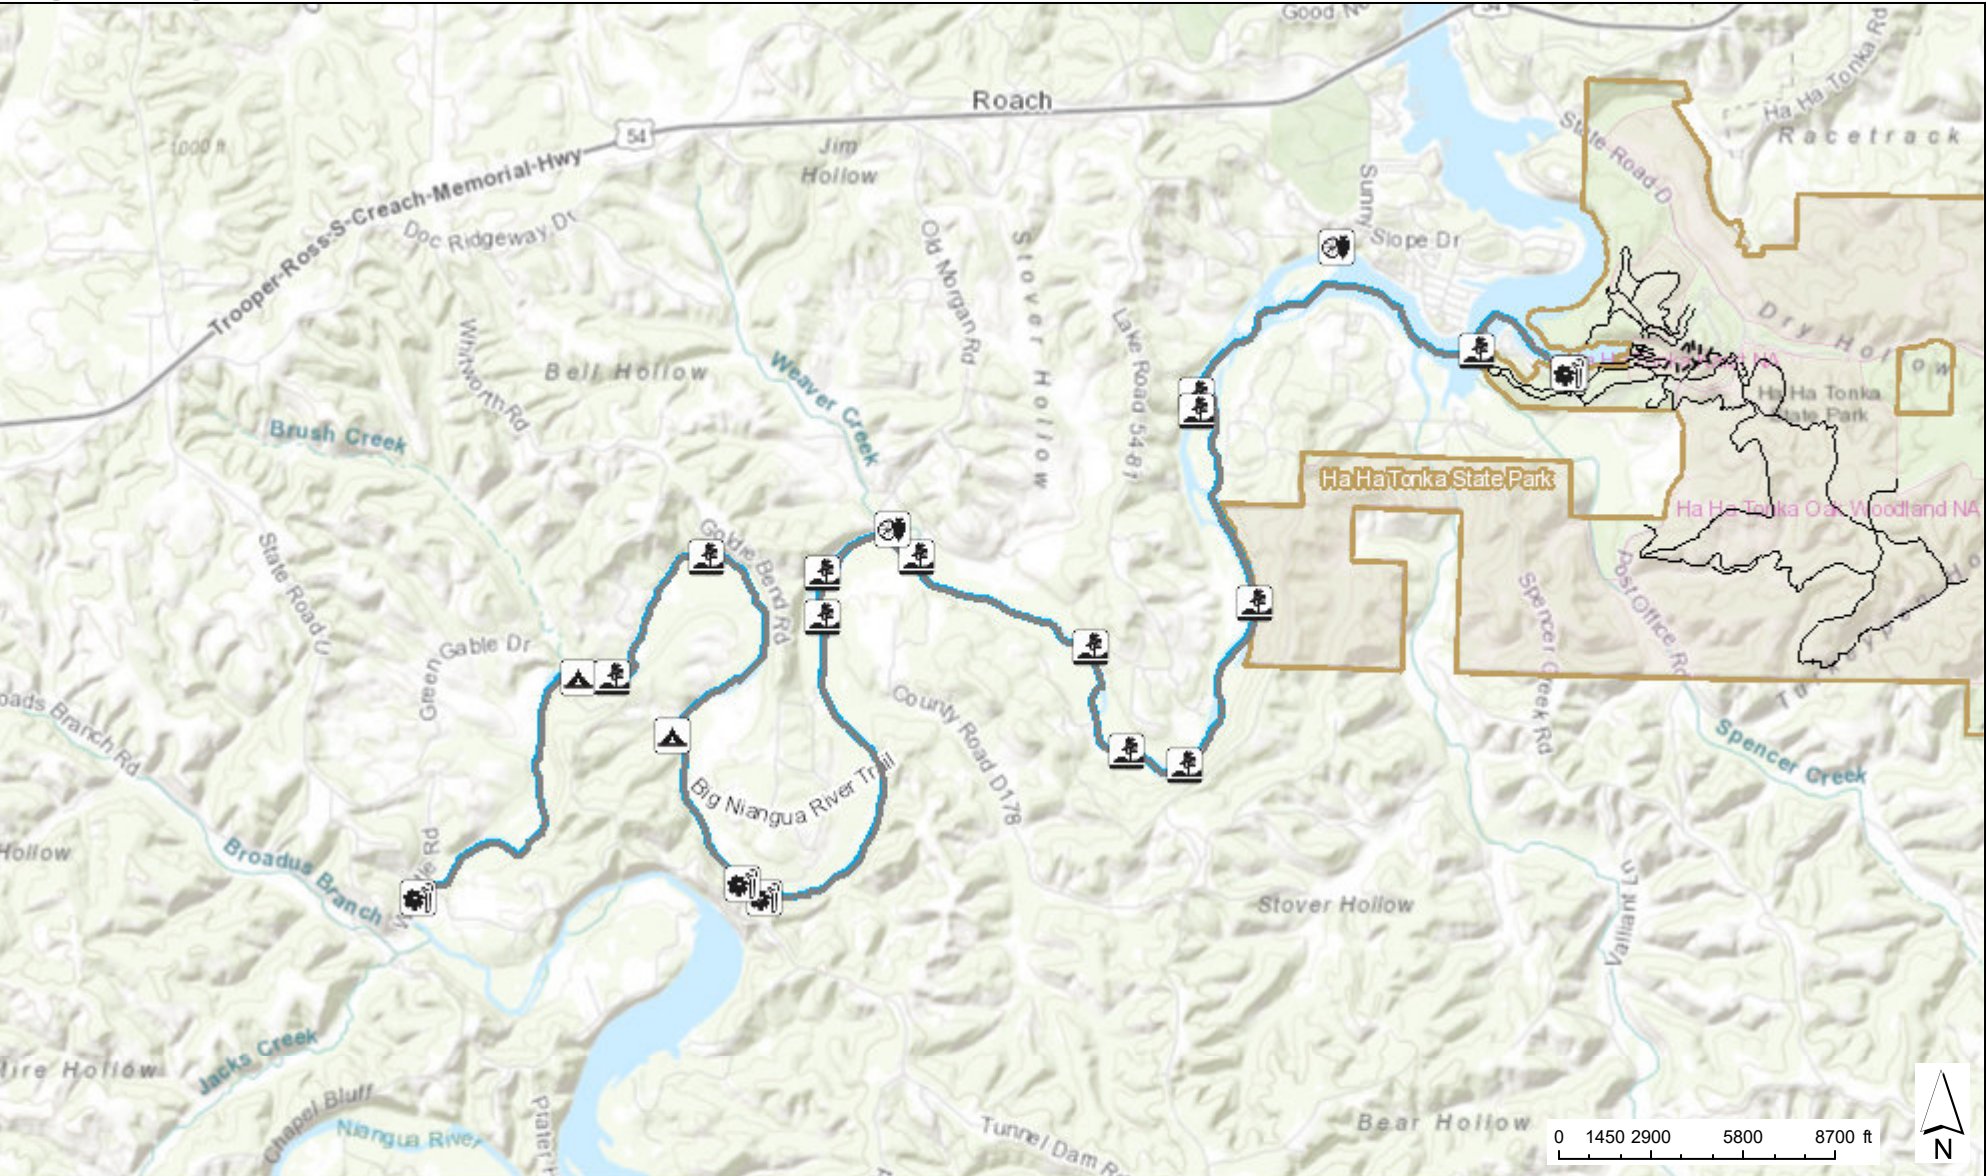

Ha Ha Tonka State Park

Big Niangua River Trail

Sources: Esri, HERE, Garmin, Intermap, increment P Corp., GEBCO, USGS, FAO, NPS, NRCAN, GeoBase, IGN, Kadaster NL, Ordnance Survey, Esri Japan, METI, Esri November 13, 2020 9:32:58 AM CDT