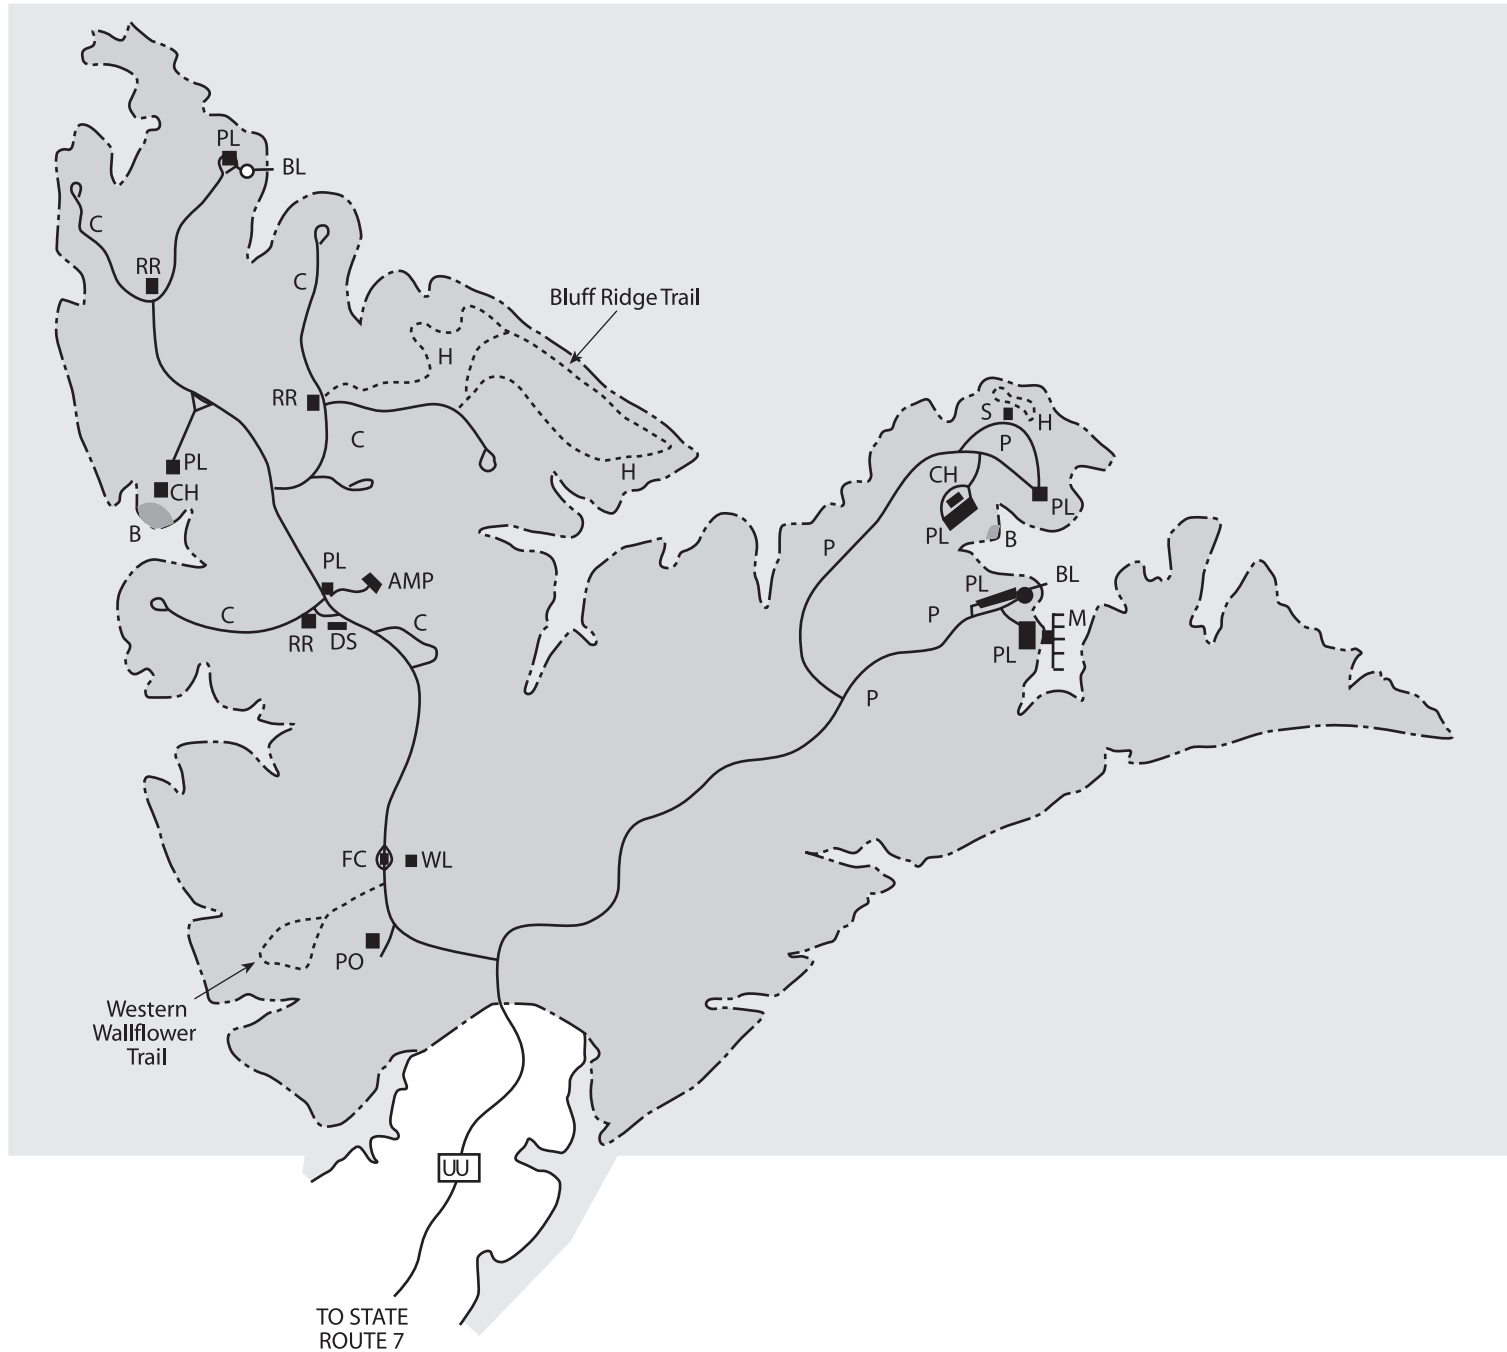

HARRY S TRUMAN STATE PARK

LEGEND

- C Camping
- P Picnicking
- RR Restroom
- S Shelter
- CH Change House
- BL Boat Launch
- DS Dump Station
- PL Parking Lot
- PO Park Office
- M Marina
- B Beach
- H Hiking Trail
- AMP Amphitheater
- FC Fee Collection
- WL Wood Lot