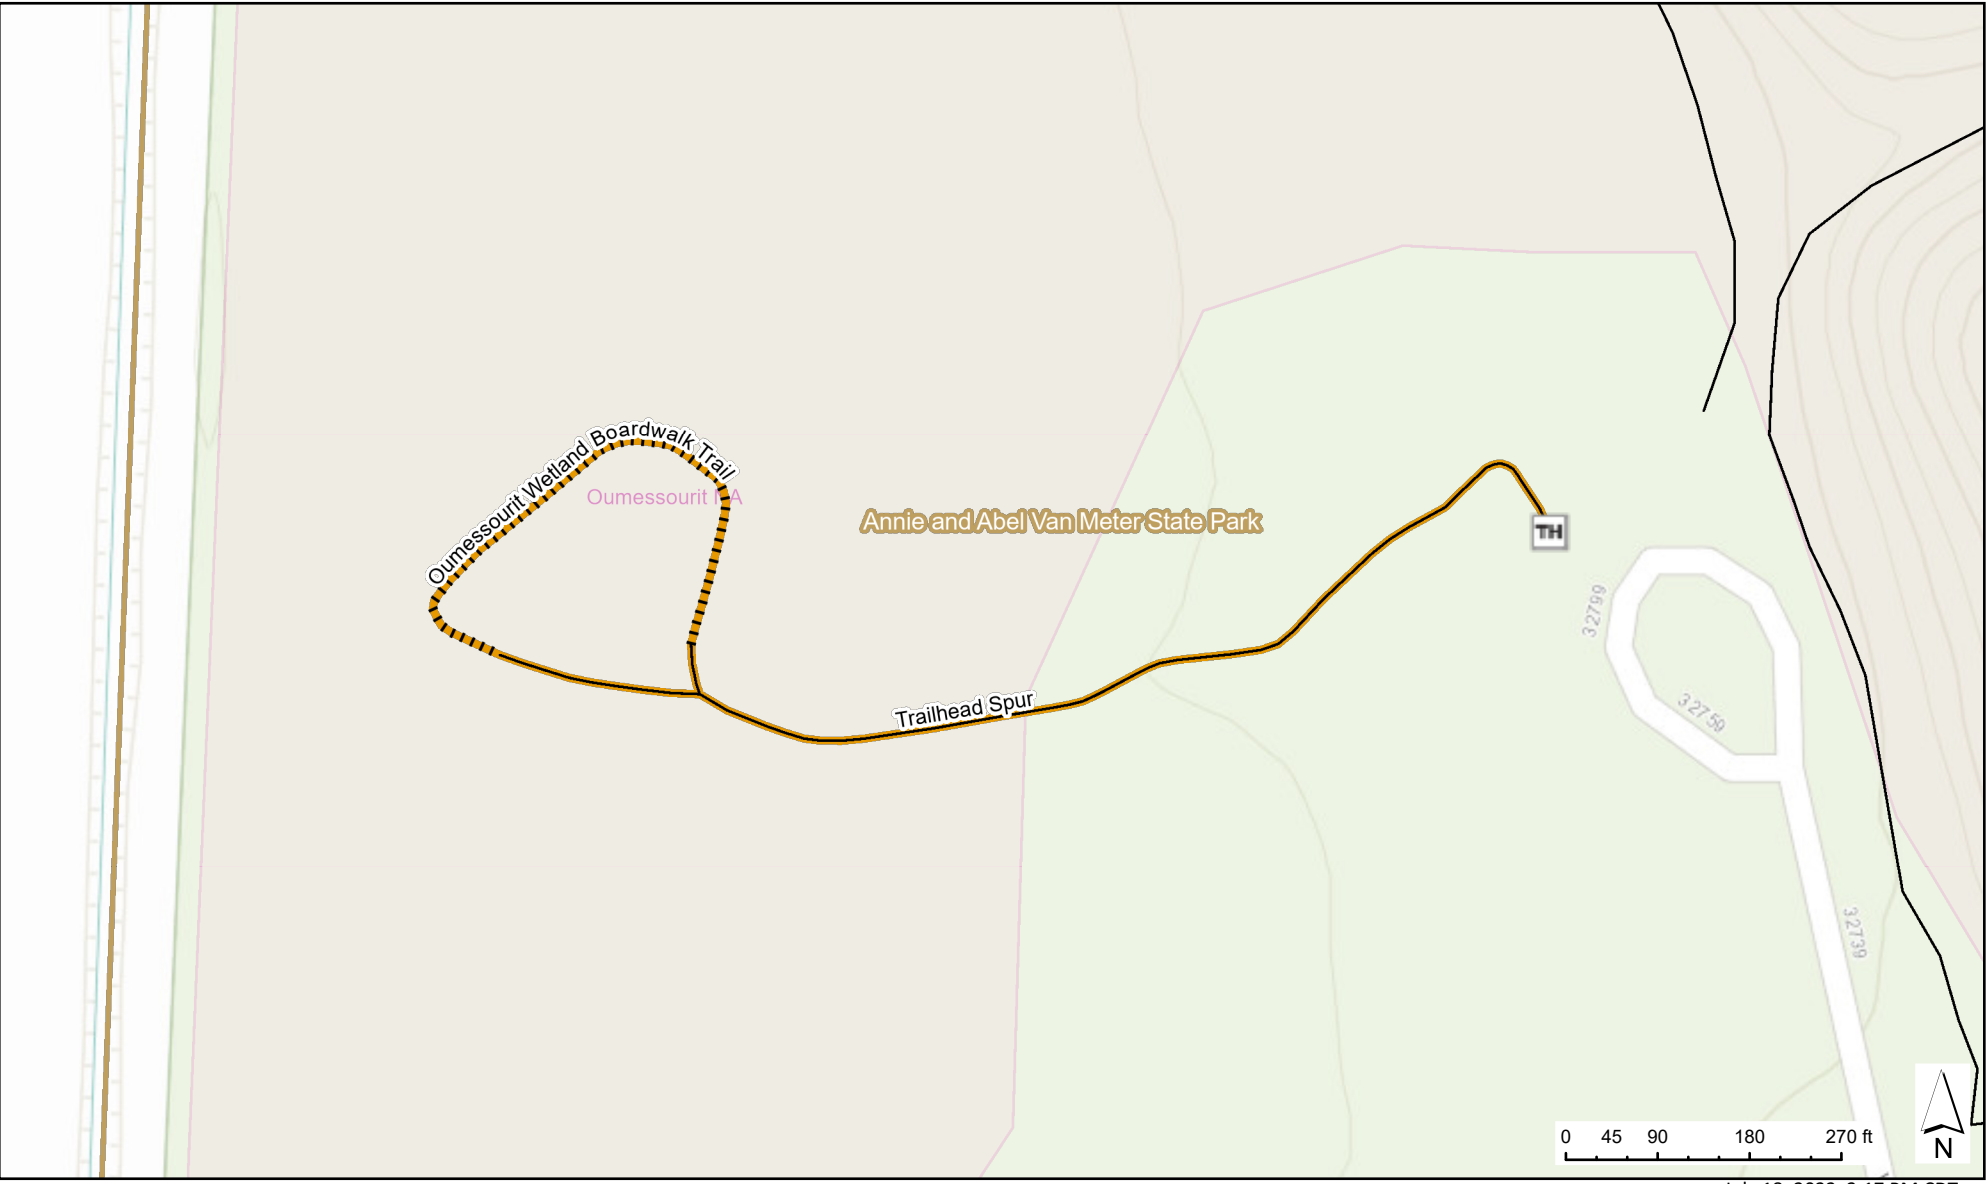

Annie and Abel Van Meter State Park

Oumessourit Wetland Boardwalk Trail

wildAndNaturalAreas: Missouri Department of Natural Resources, Office of Geospatial Information

July 18, 2022 3:17 PM CDT