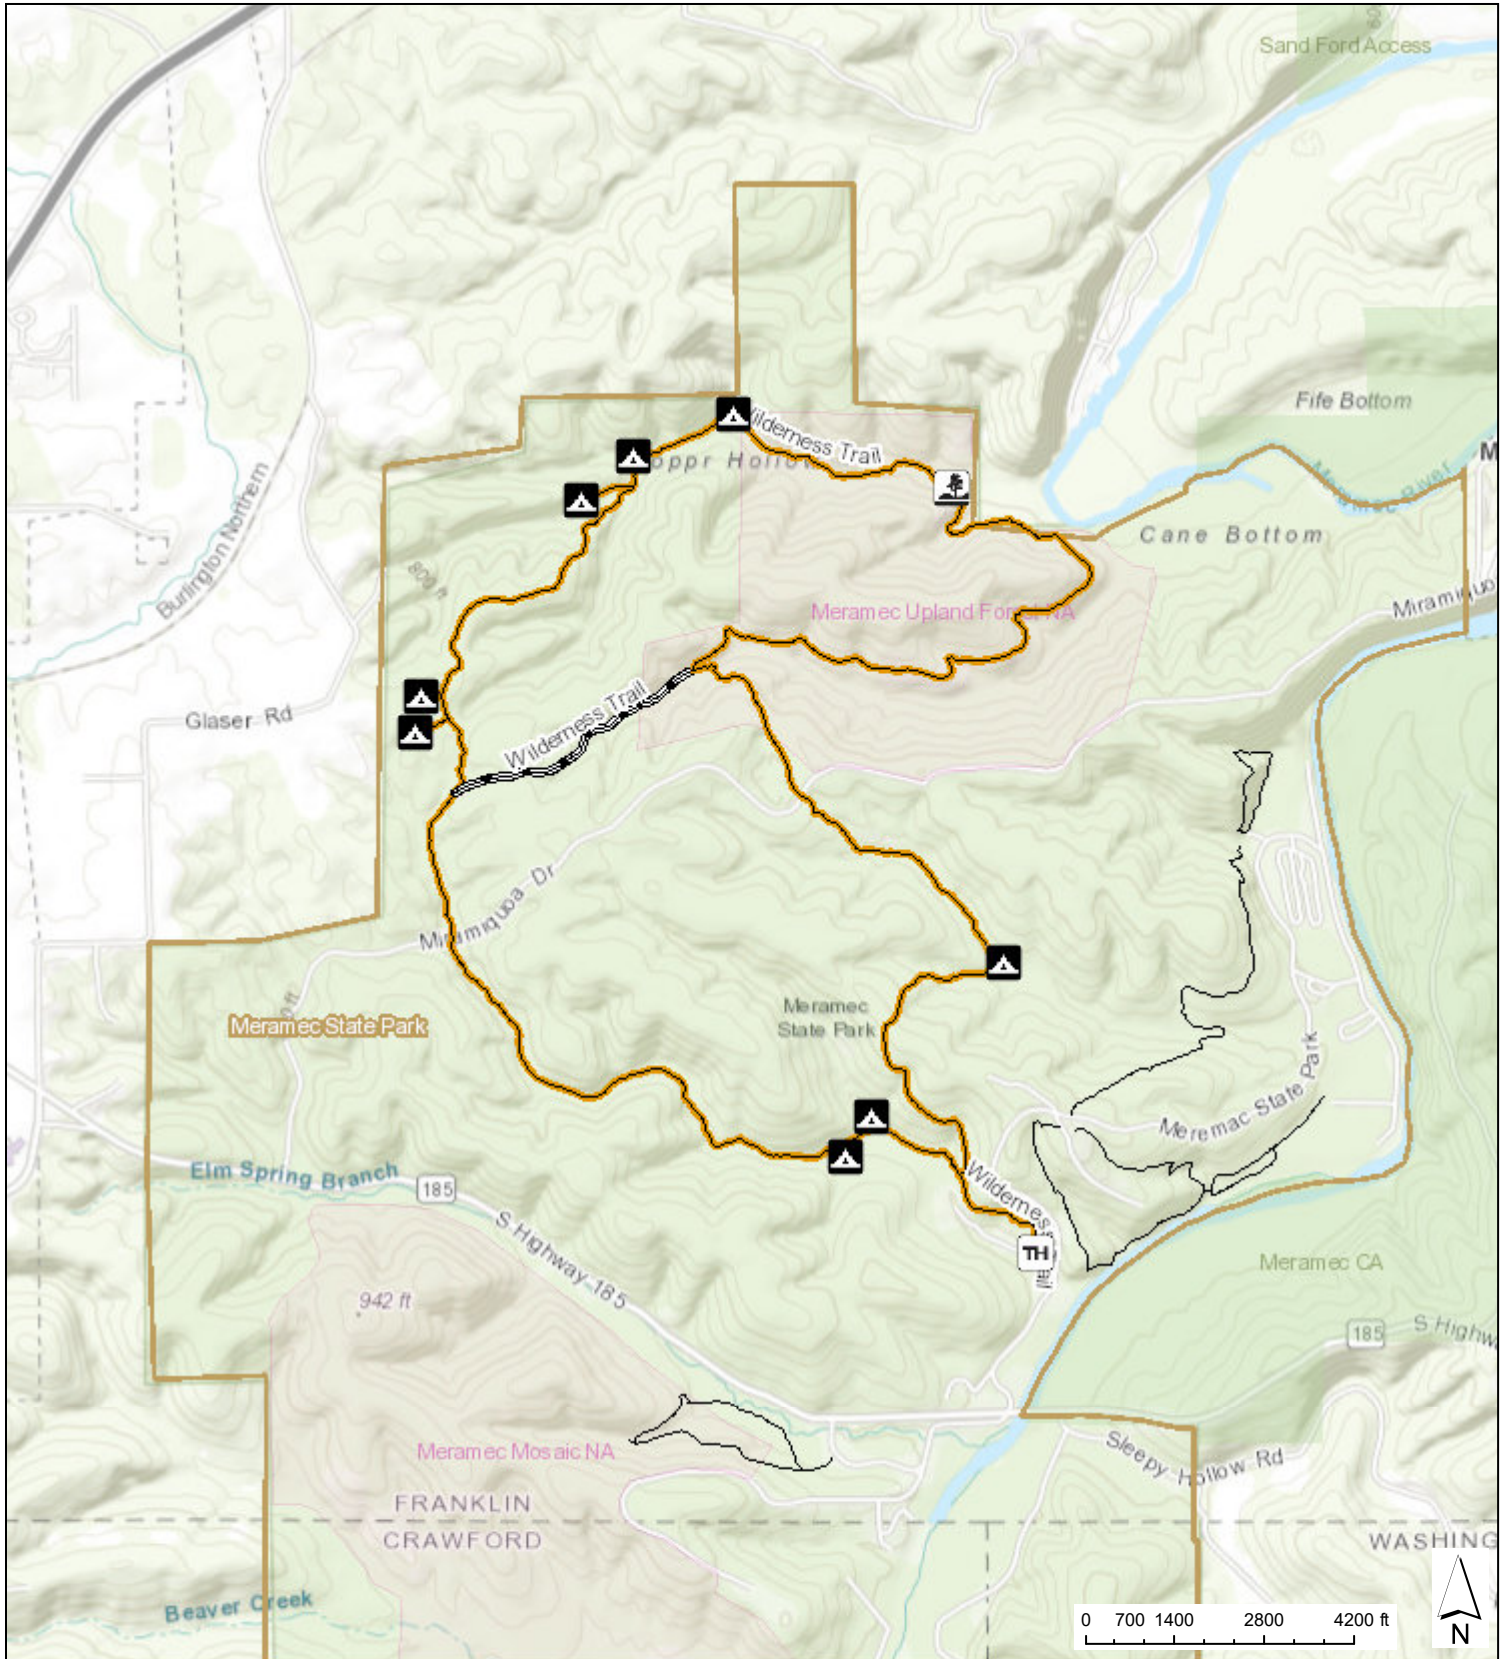

Meramec State Park  
**Wilderness Trail**

Sources: Esri, HERE, Garmin, Intermap, increment P Corp., GEBCO, USGS, FAO, NPS, NRCAN, GeoBase, IGN, Kadaster NL, Ordnance November 13, 2020 1:43:52 PM CDT