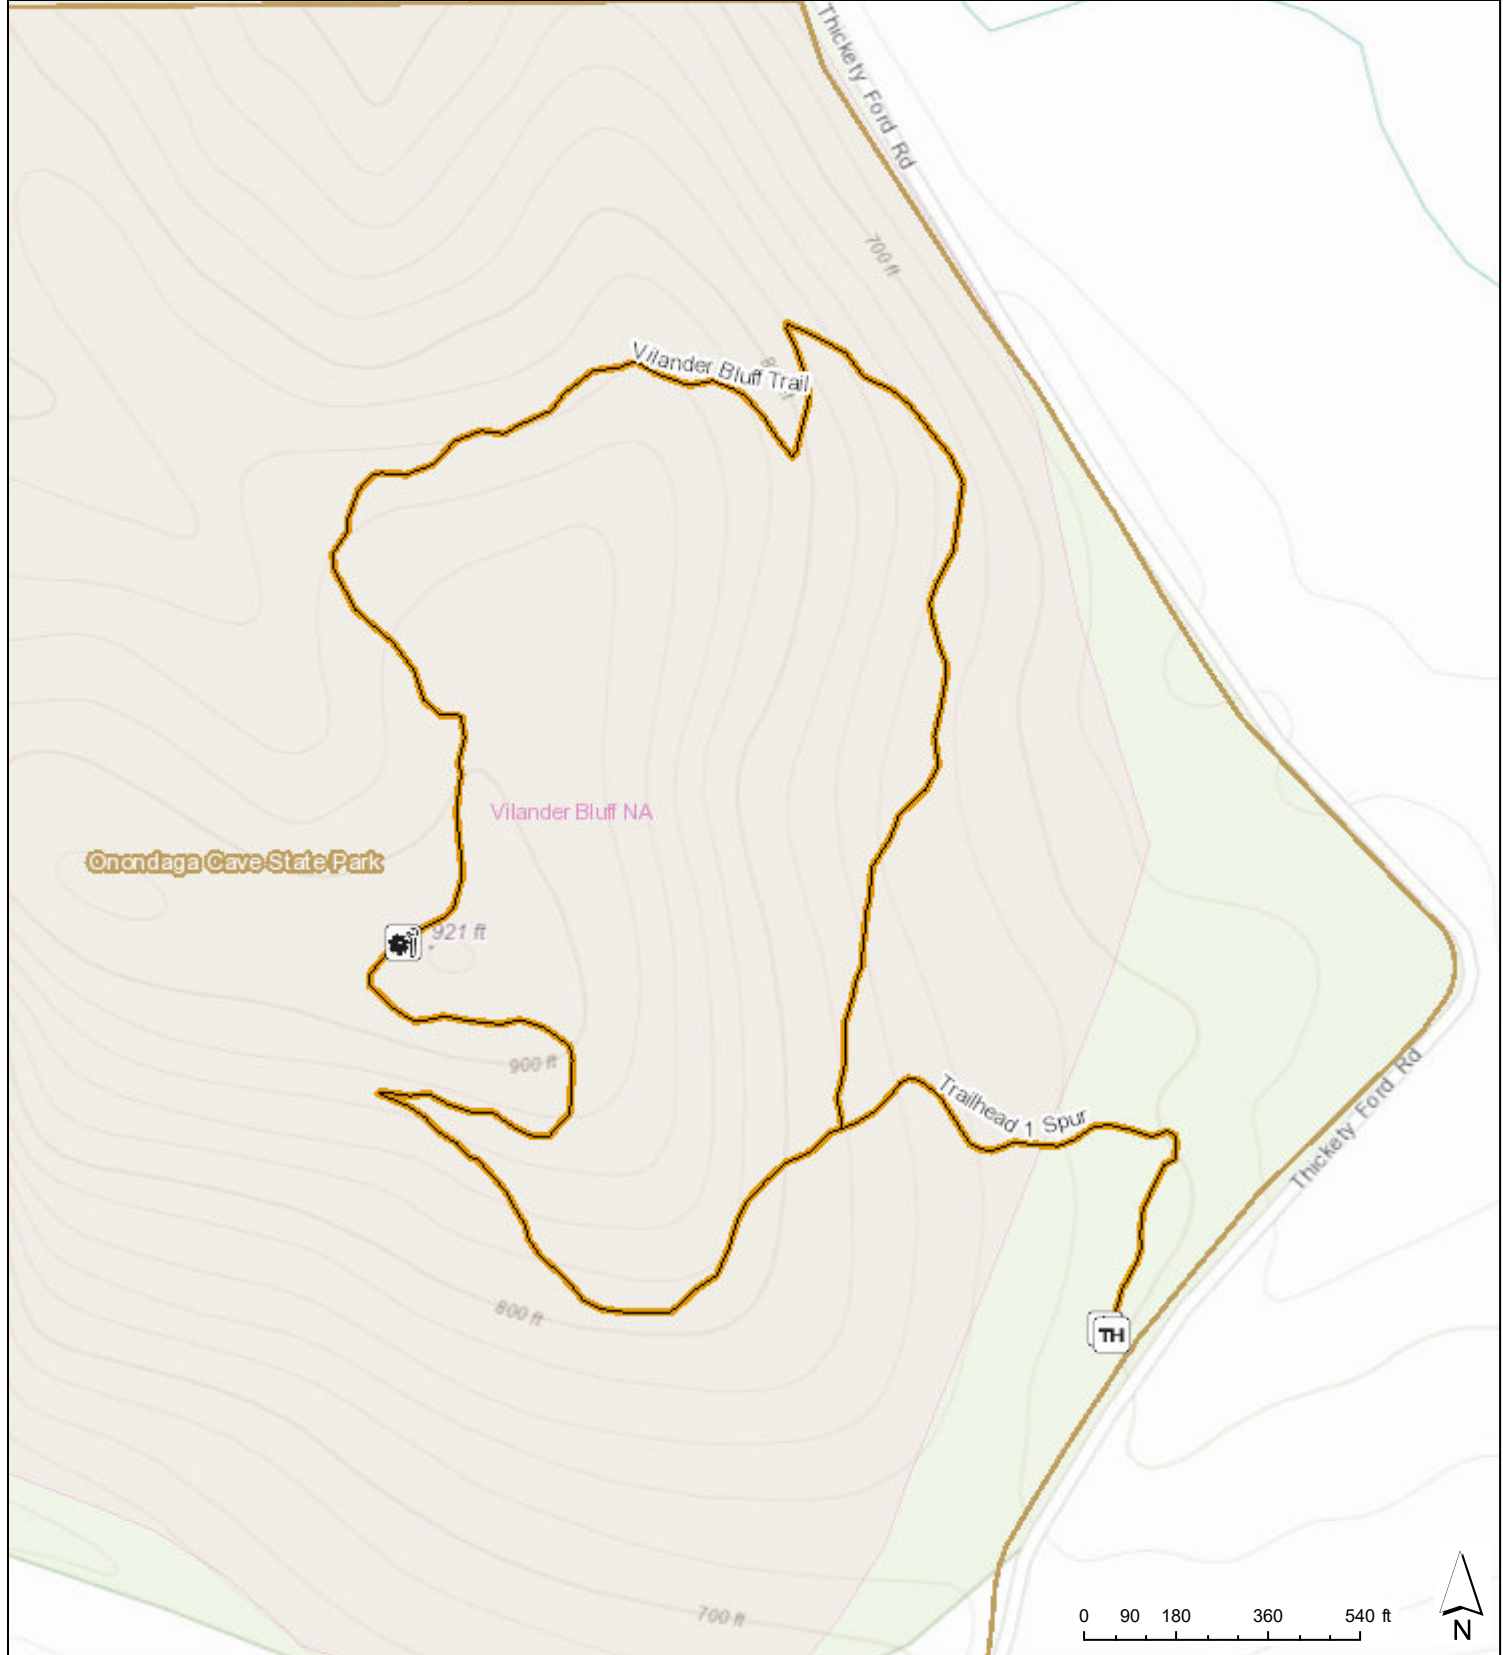

Onondaga Cave State Park  
**Vilander Bluff Trail**

Sources: Esri, HERE, Garmin, Intermap, increment P Corp., GEBCO, USGS, FAO, NPS, NRCAN, GeoBase, IGN, Kadaster NL, Ordnance November 13, 2020 2:00:08 PM CDT