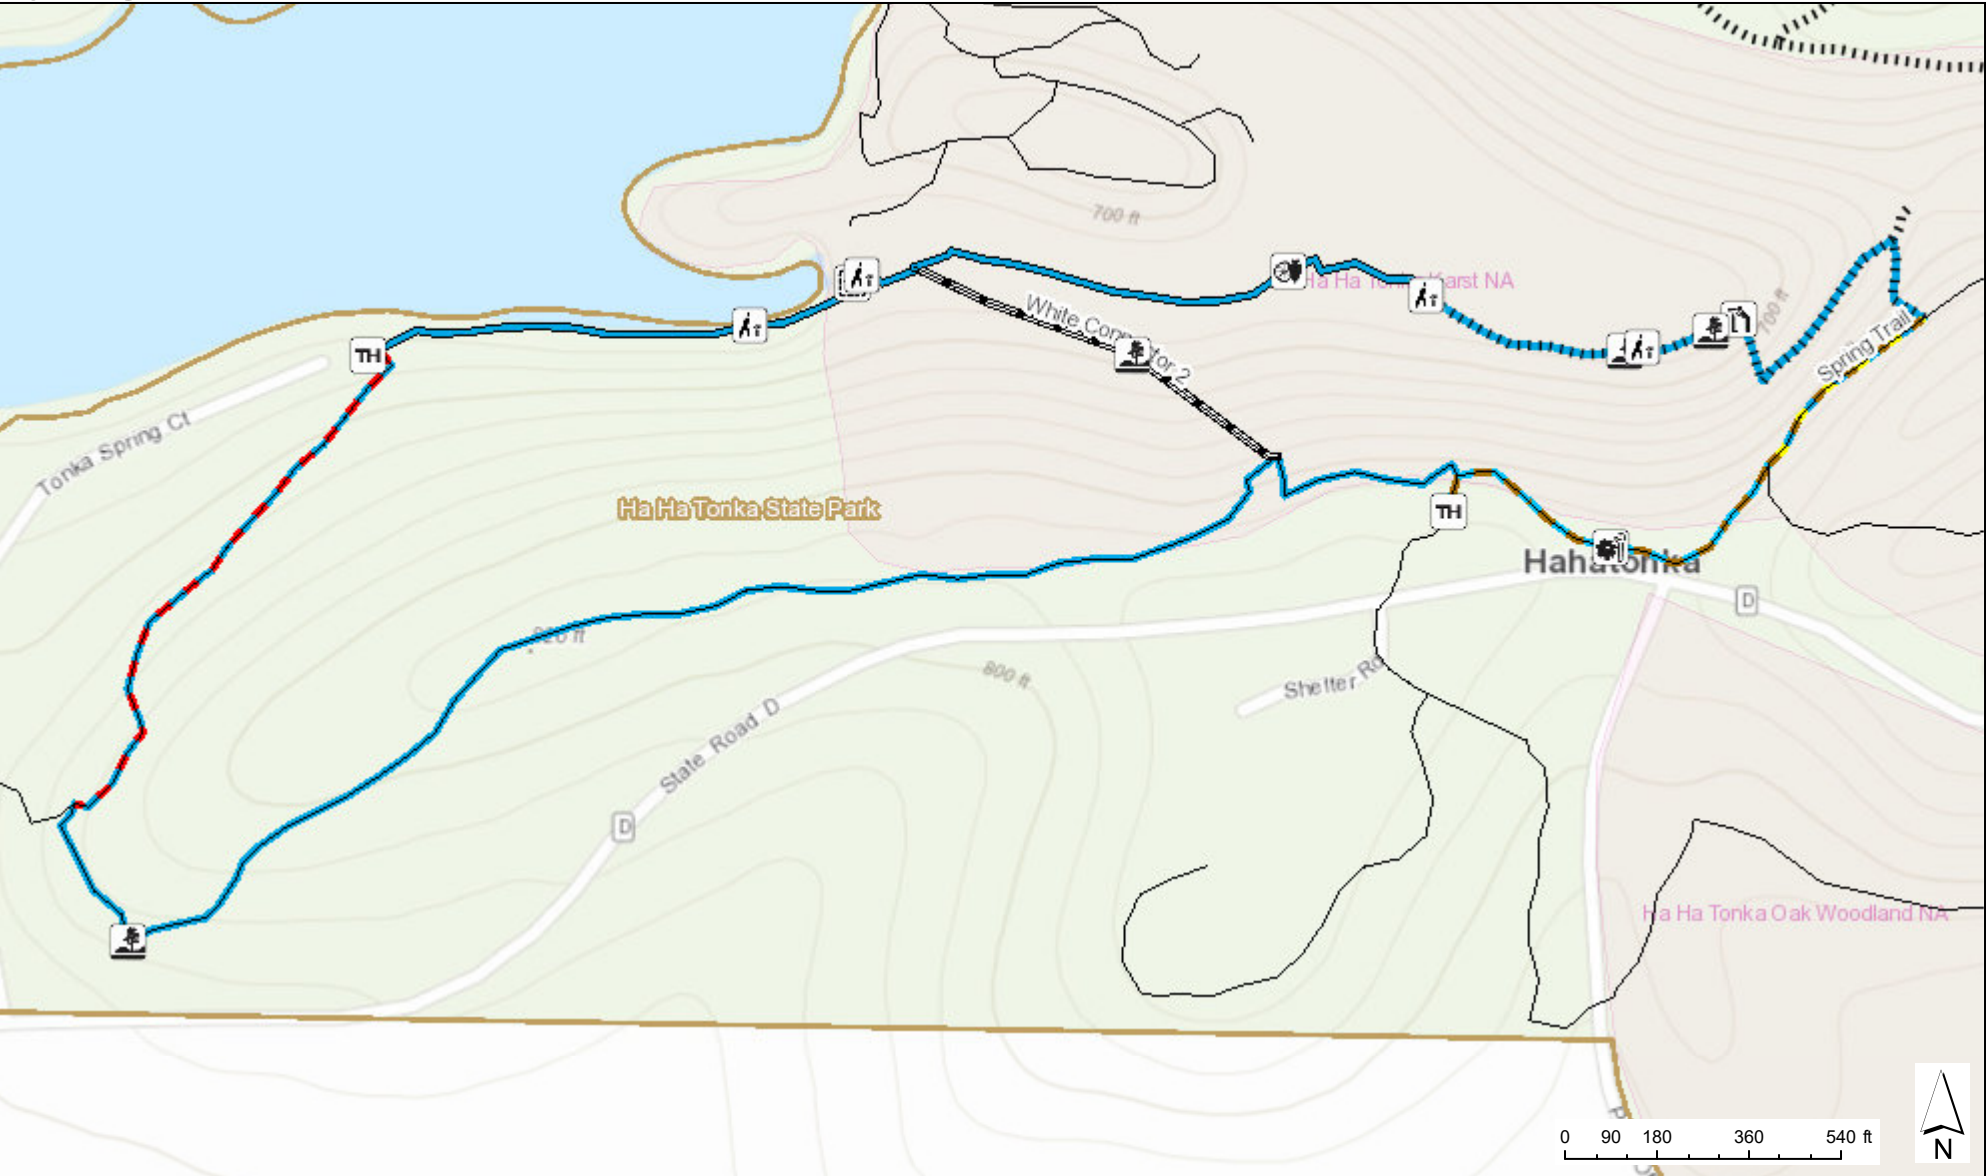

Ha Ha Tonka State Park
Spring Trail

Sources: Esri, HERE, Garmin, Intermap, increment P Corp., GEBCO, USGS, FAO, NPS, NRCAN, GeoBase, IGN, Kadaster NL, Ordnance Survey, Esri Japan, METI, Esri November 13, 2020 9:43:33 AM CDT