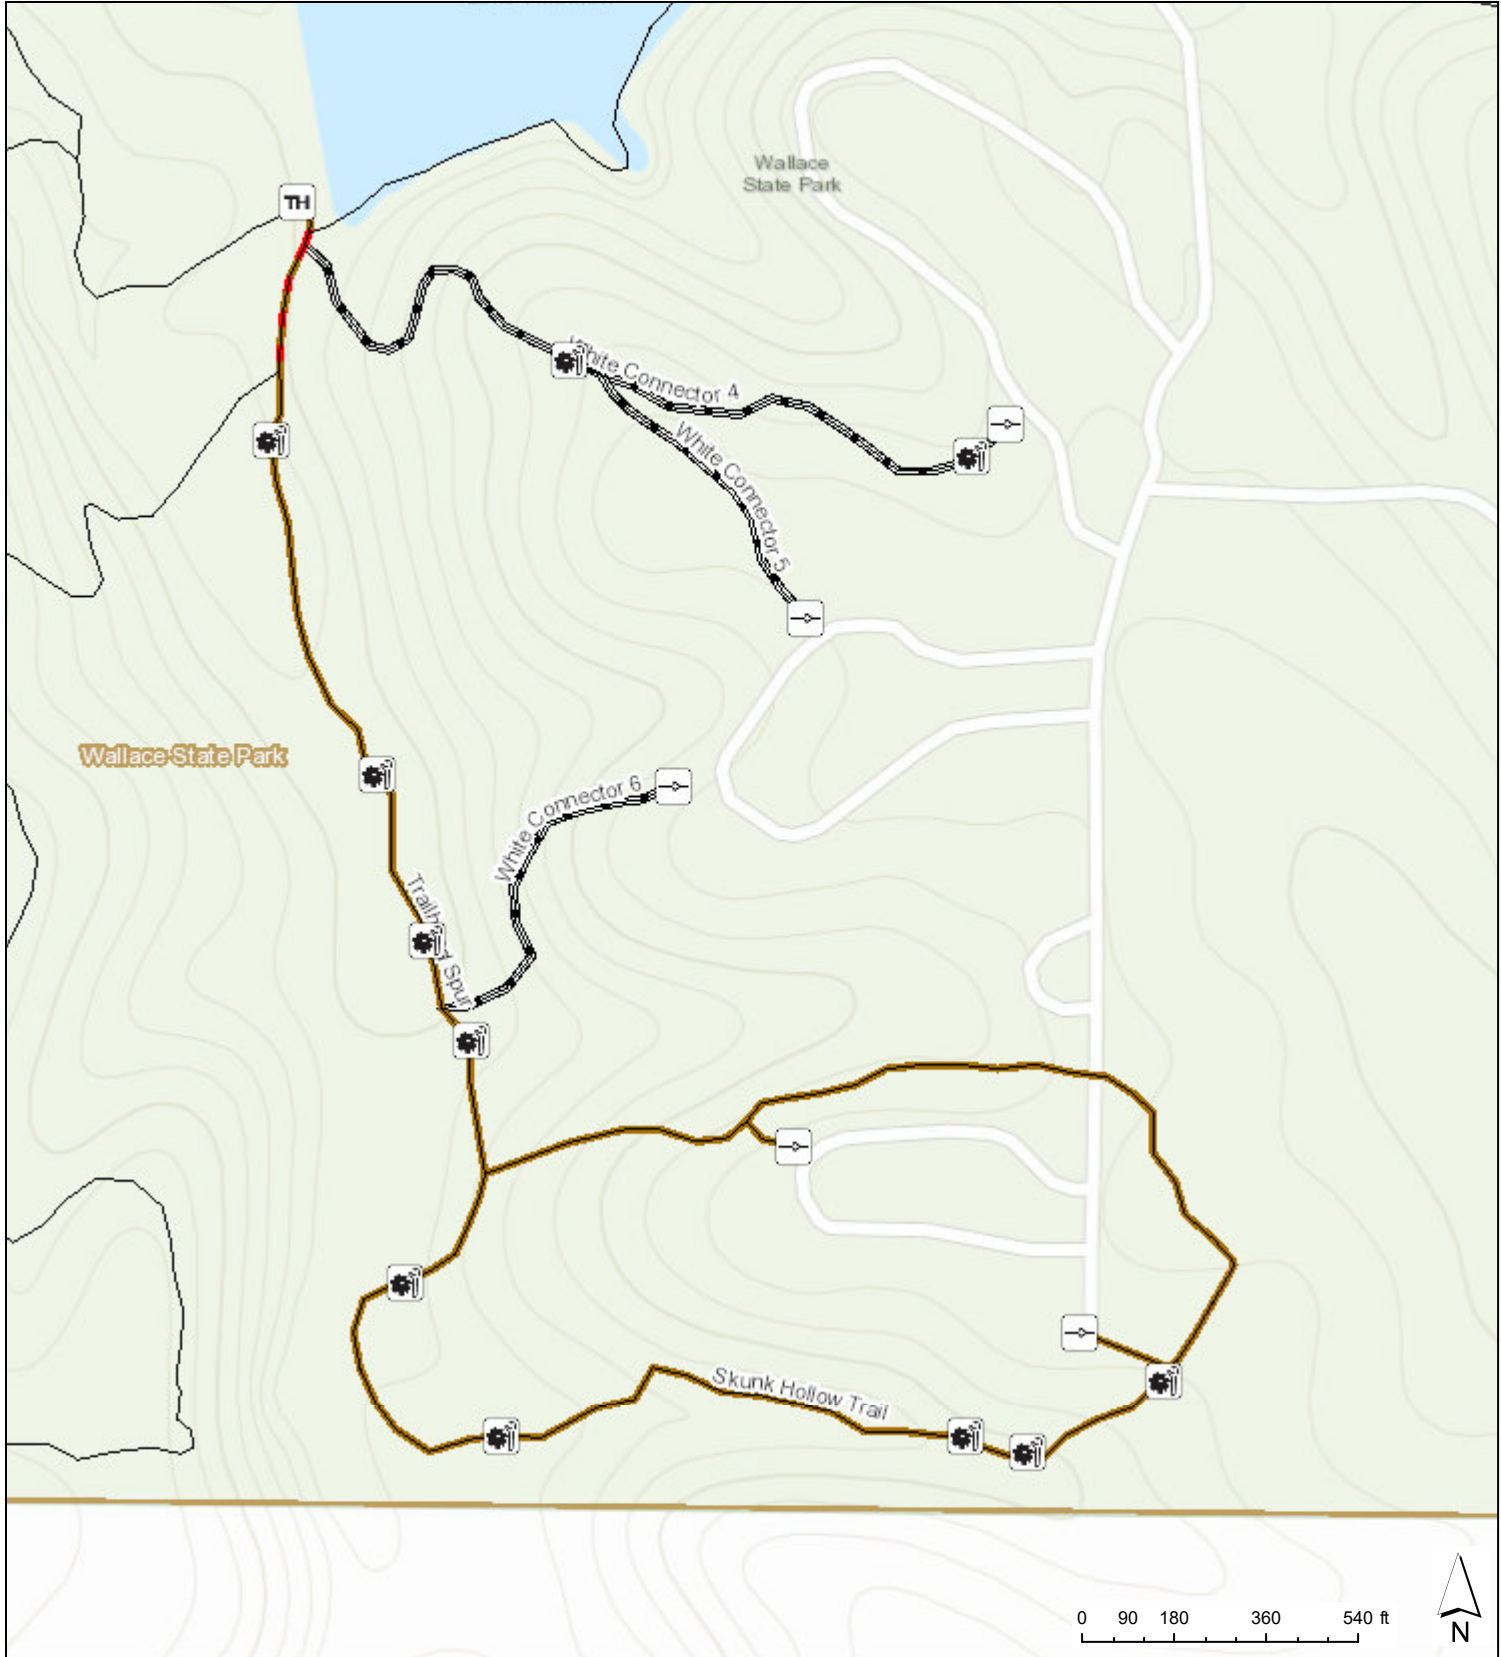

Wallace State Park Skunk Hollow Trail

Sources: Esri, HERE, Garmin, Intermap, increment P Corp., GEBCO, USGS, FAO, NPS, NRCAN, GeoBase, IGN, Kadaster NL, Ordnance November 17, 2020 4:30:42 PM CDT