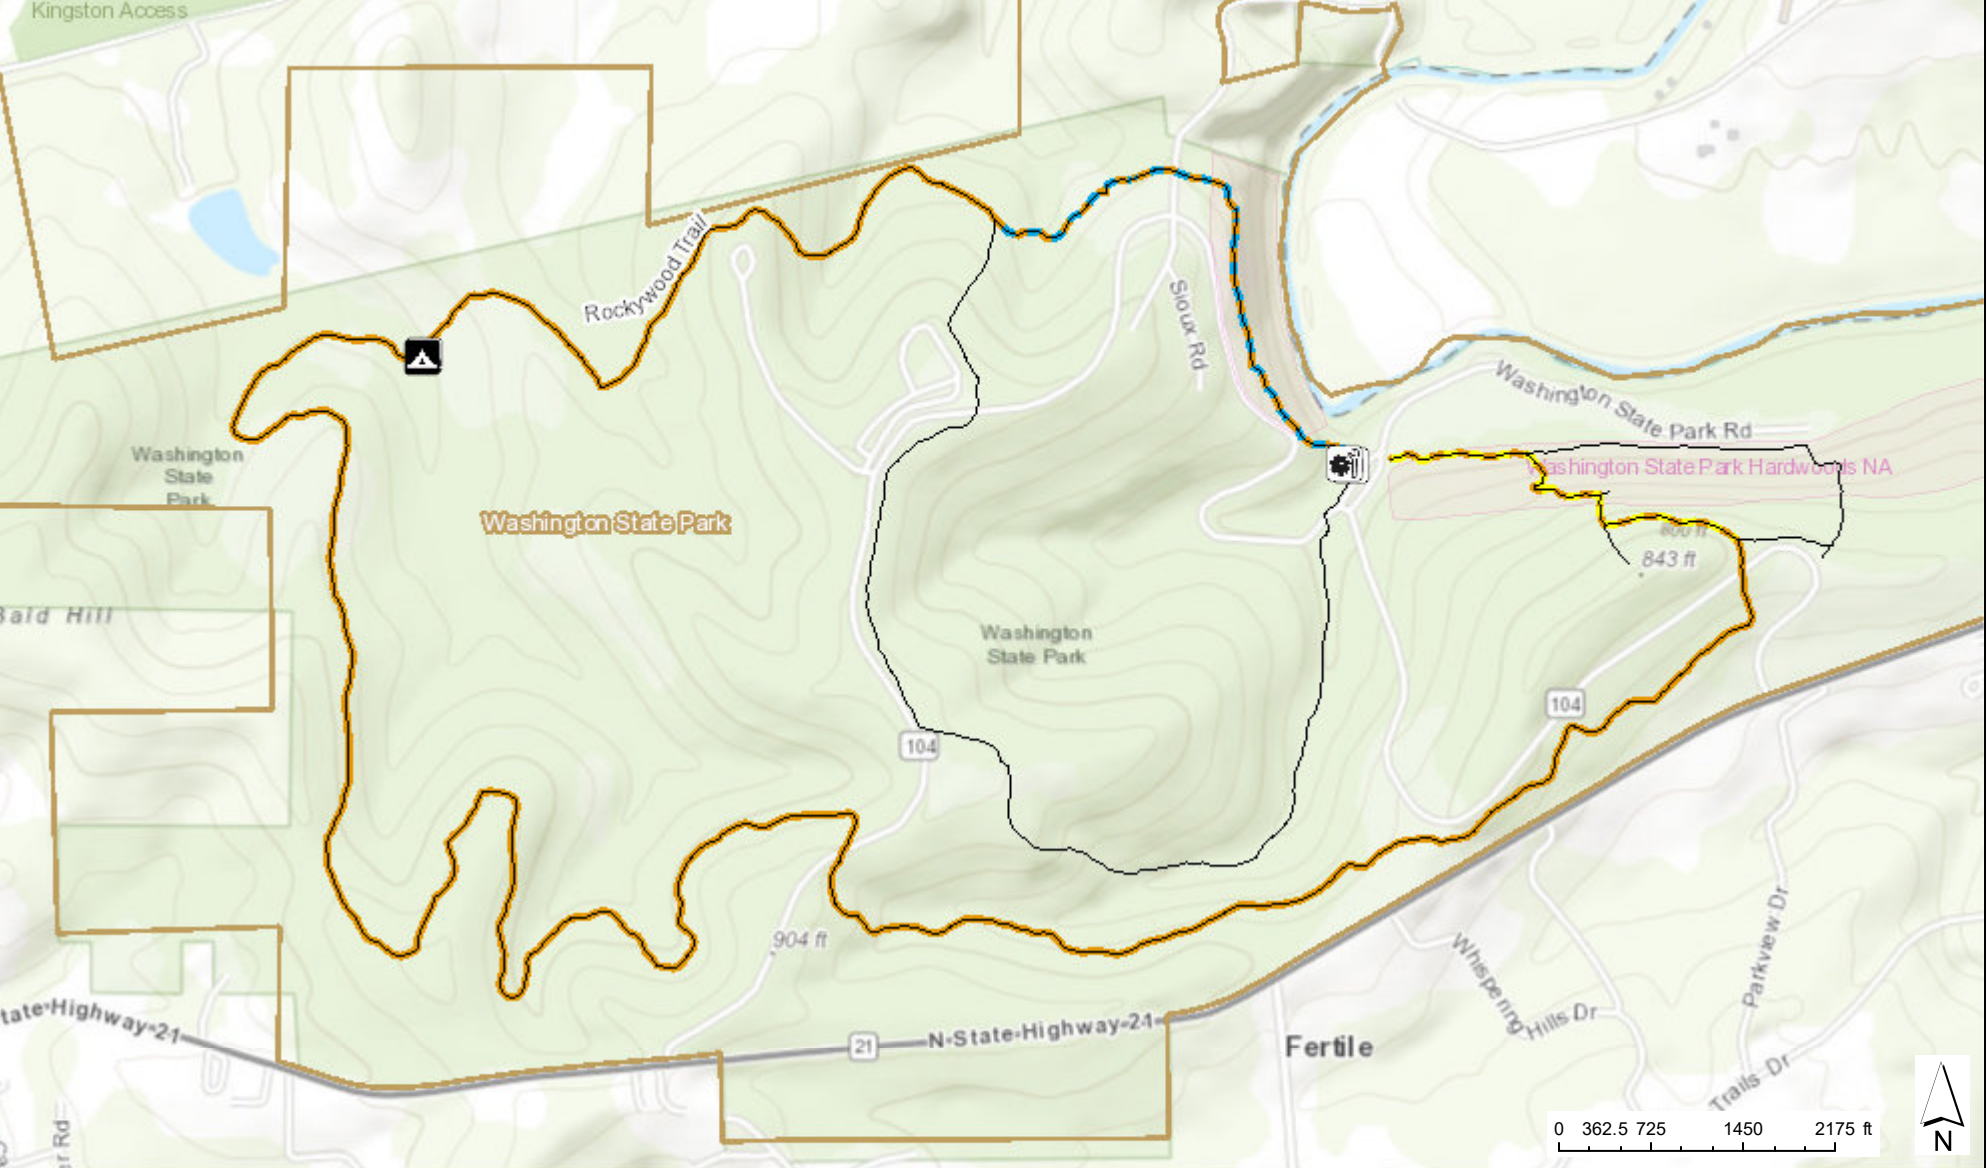

Washington State Park
Rockywood Trail

Sources: Esri, HERE, Garmin, Intermap, increment P Corp., GEBCO, USGS, FAO, NPS, NRCAN, GeoBase, IGN, Kadaster NL, Ordnance Survey, Esri Japan, METI, Esri November 17, 2020 4:37:50 PM CDT