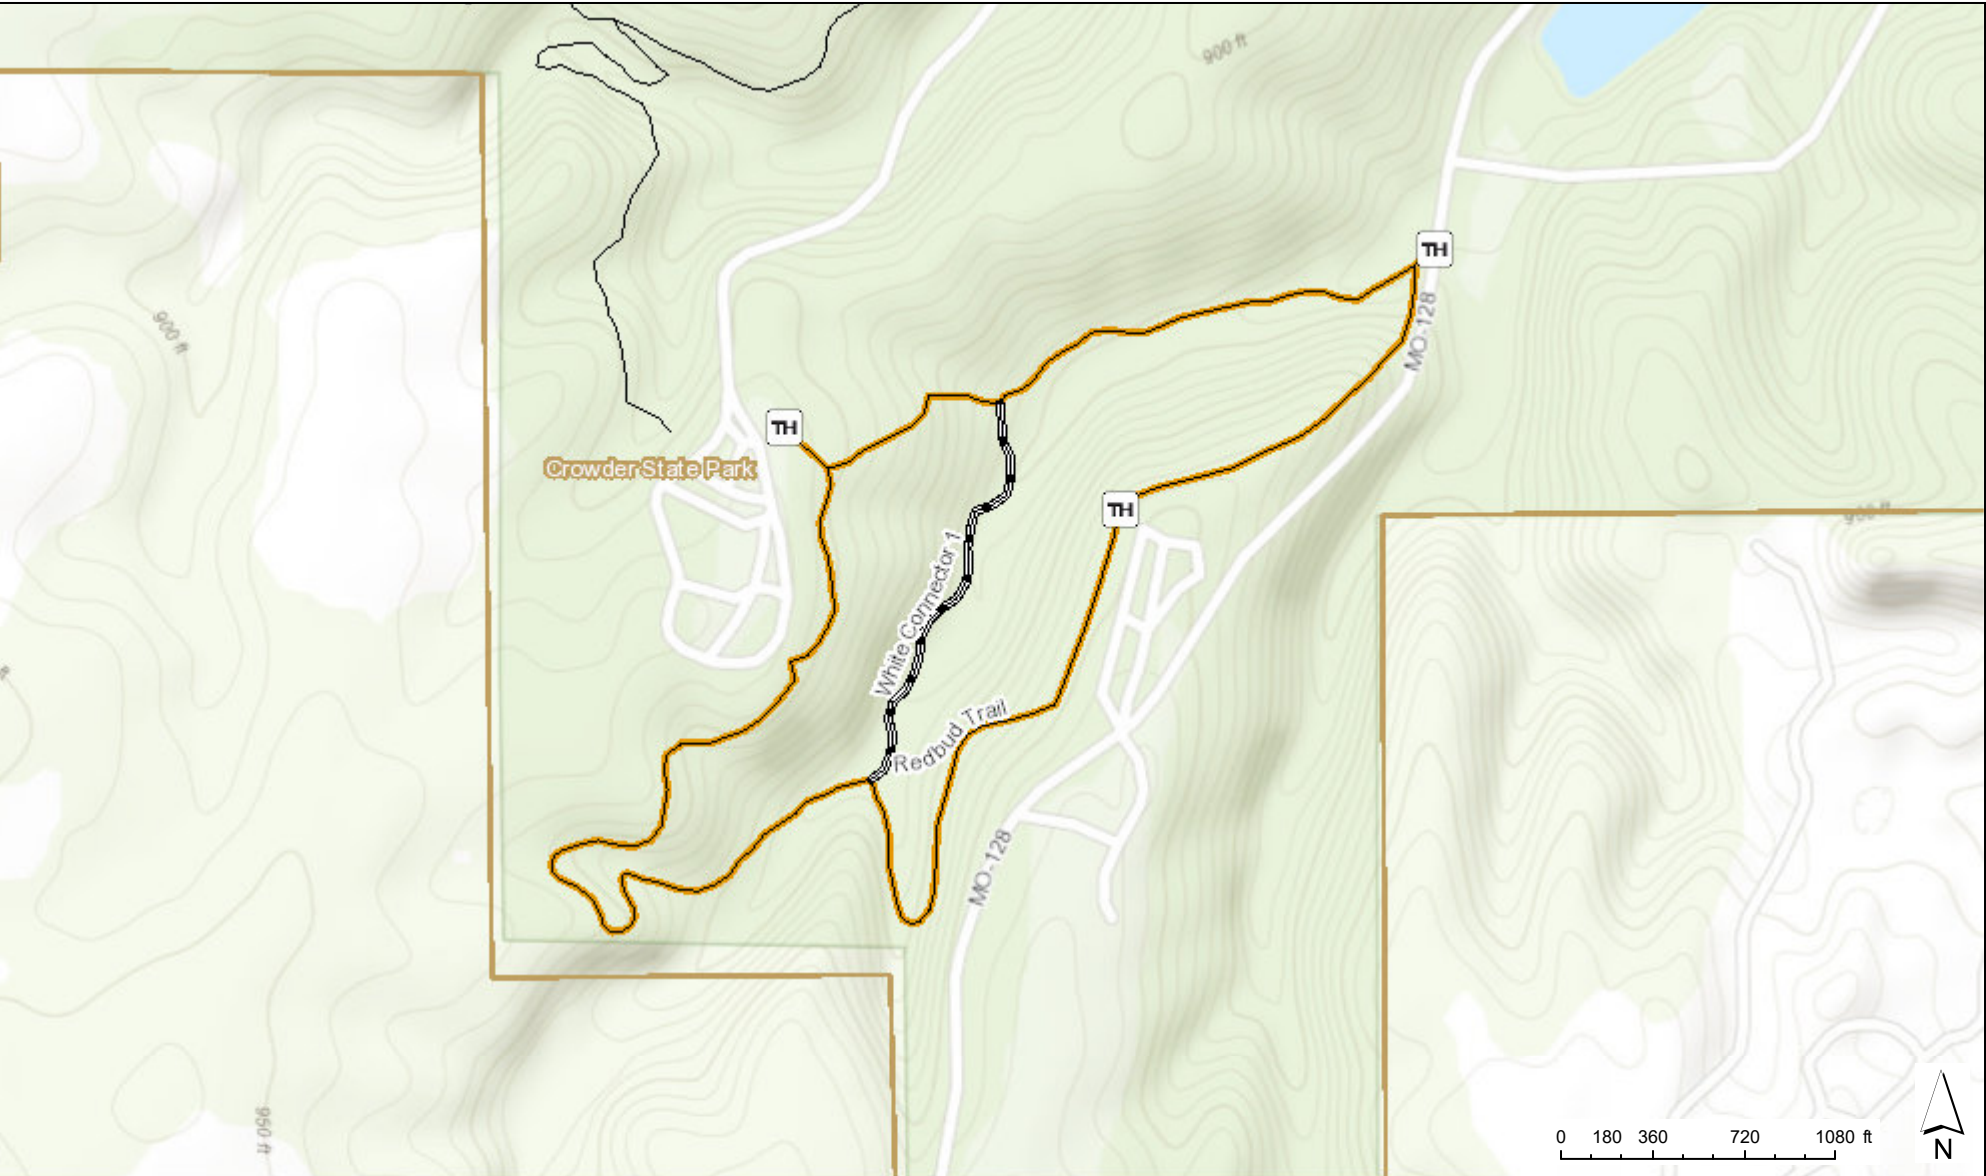

Crowder State Park

Redbud Trail

Sources: Esri, HERE, Garmin, Intermap, increment P Corp., GEBCO, USGS, FAO, NPS, NRCAN, GeoBase, IGN, Kadaster NL, Ordnance Survey, Esri Japan, METI, Esri November 12, 2020 10:14:03 AM CDT