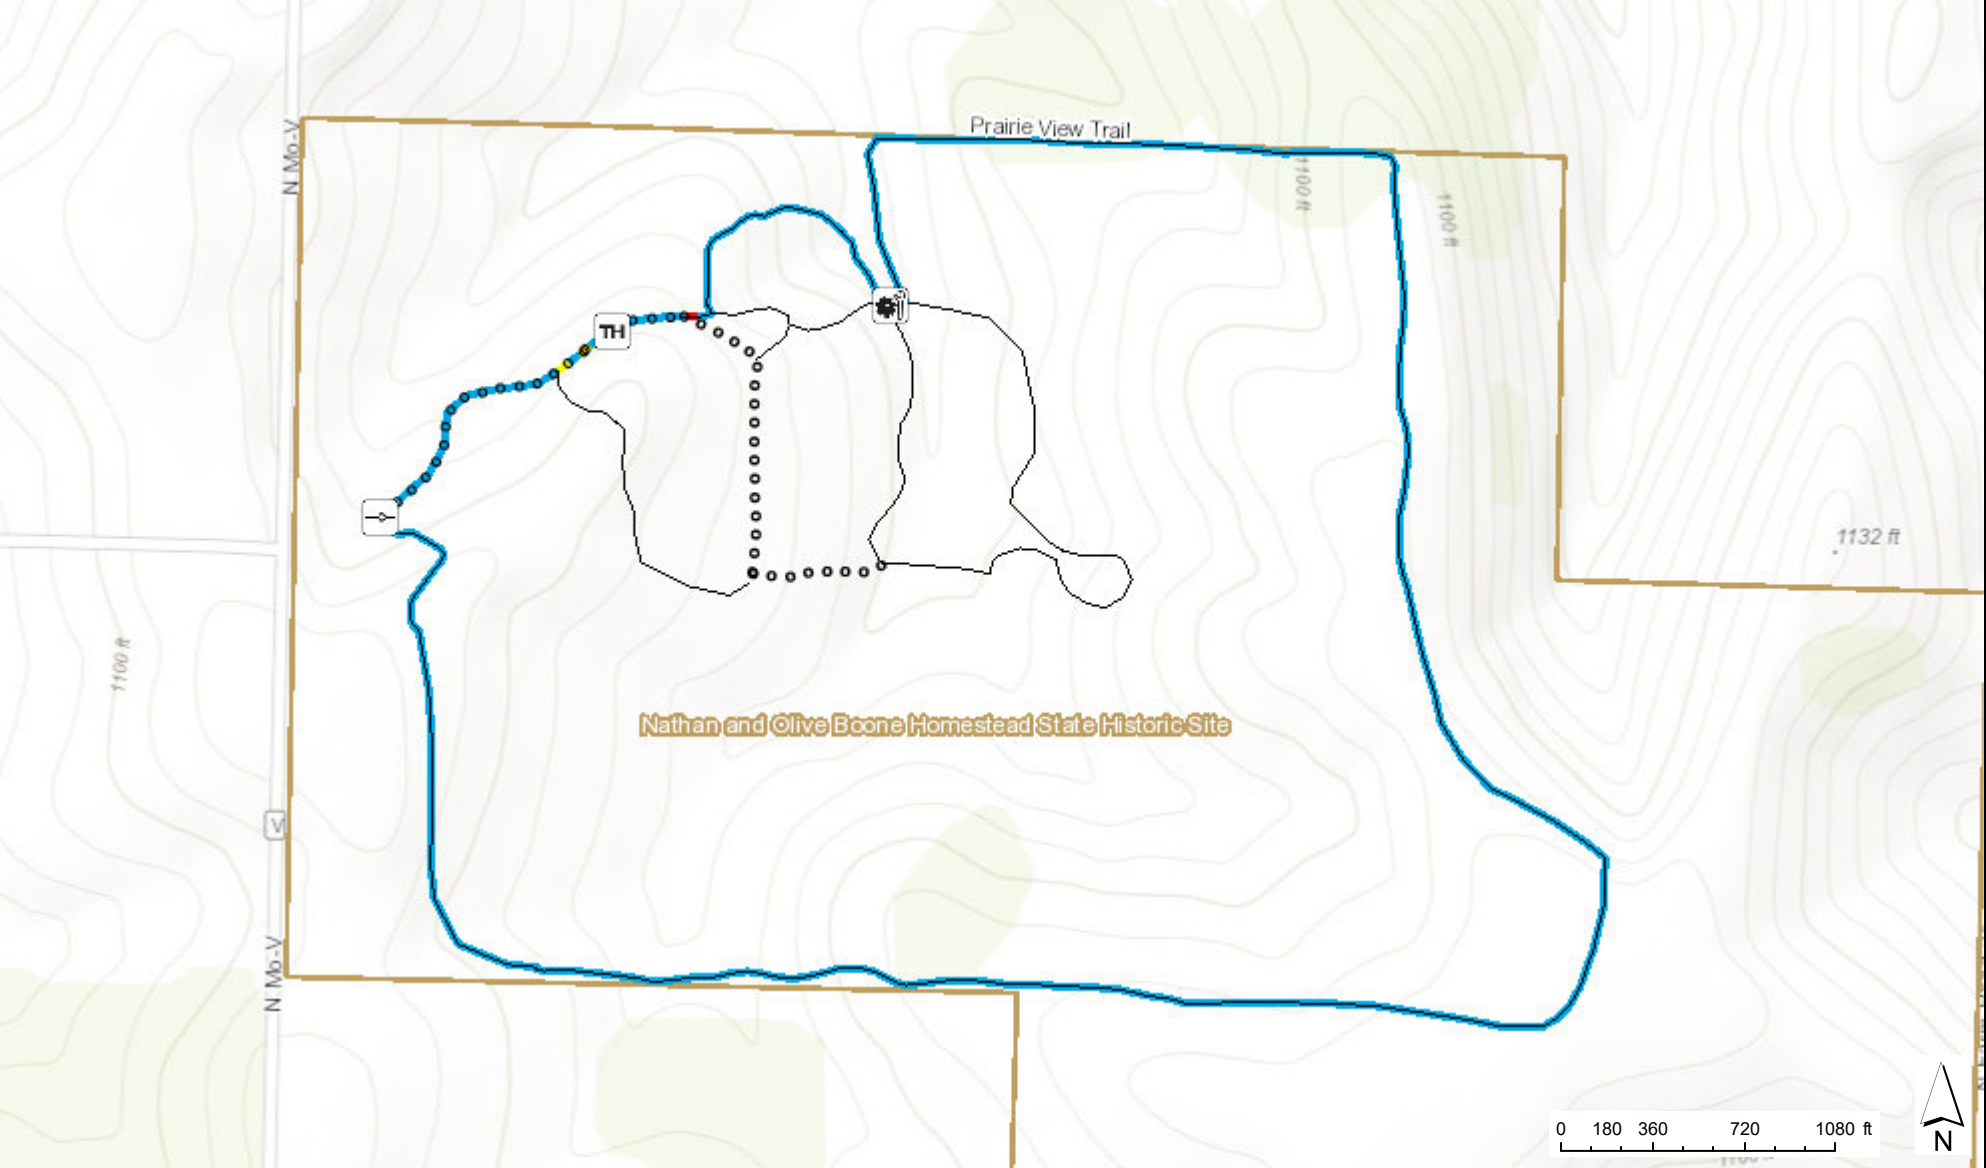

Nathan and Olive Boone Homestead State Historic Site
Prairie View Trail

Sources: Esri, HERE, Garmin, Intermap, increment P Corp., GEBCO, USGS, FAO, NPS, NRCAN, GeoBase, IGN, Kadaster NL, Ordnance Survey, Esri Japan, METI, Esri November 13, 2020 1:52:07 PM CDT