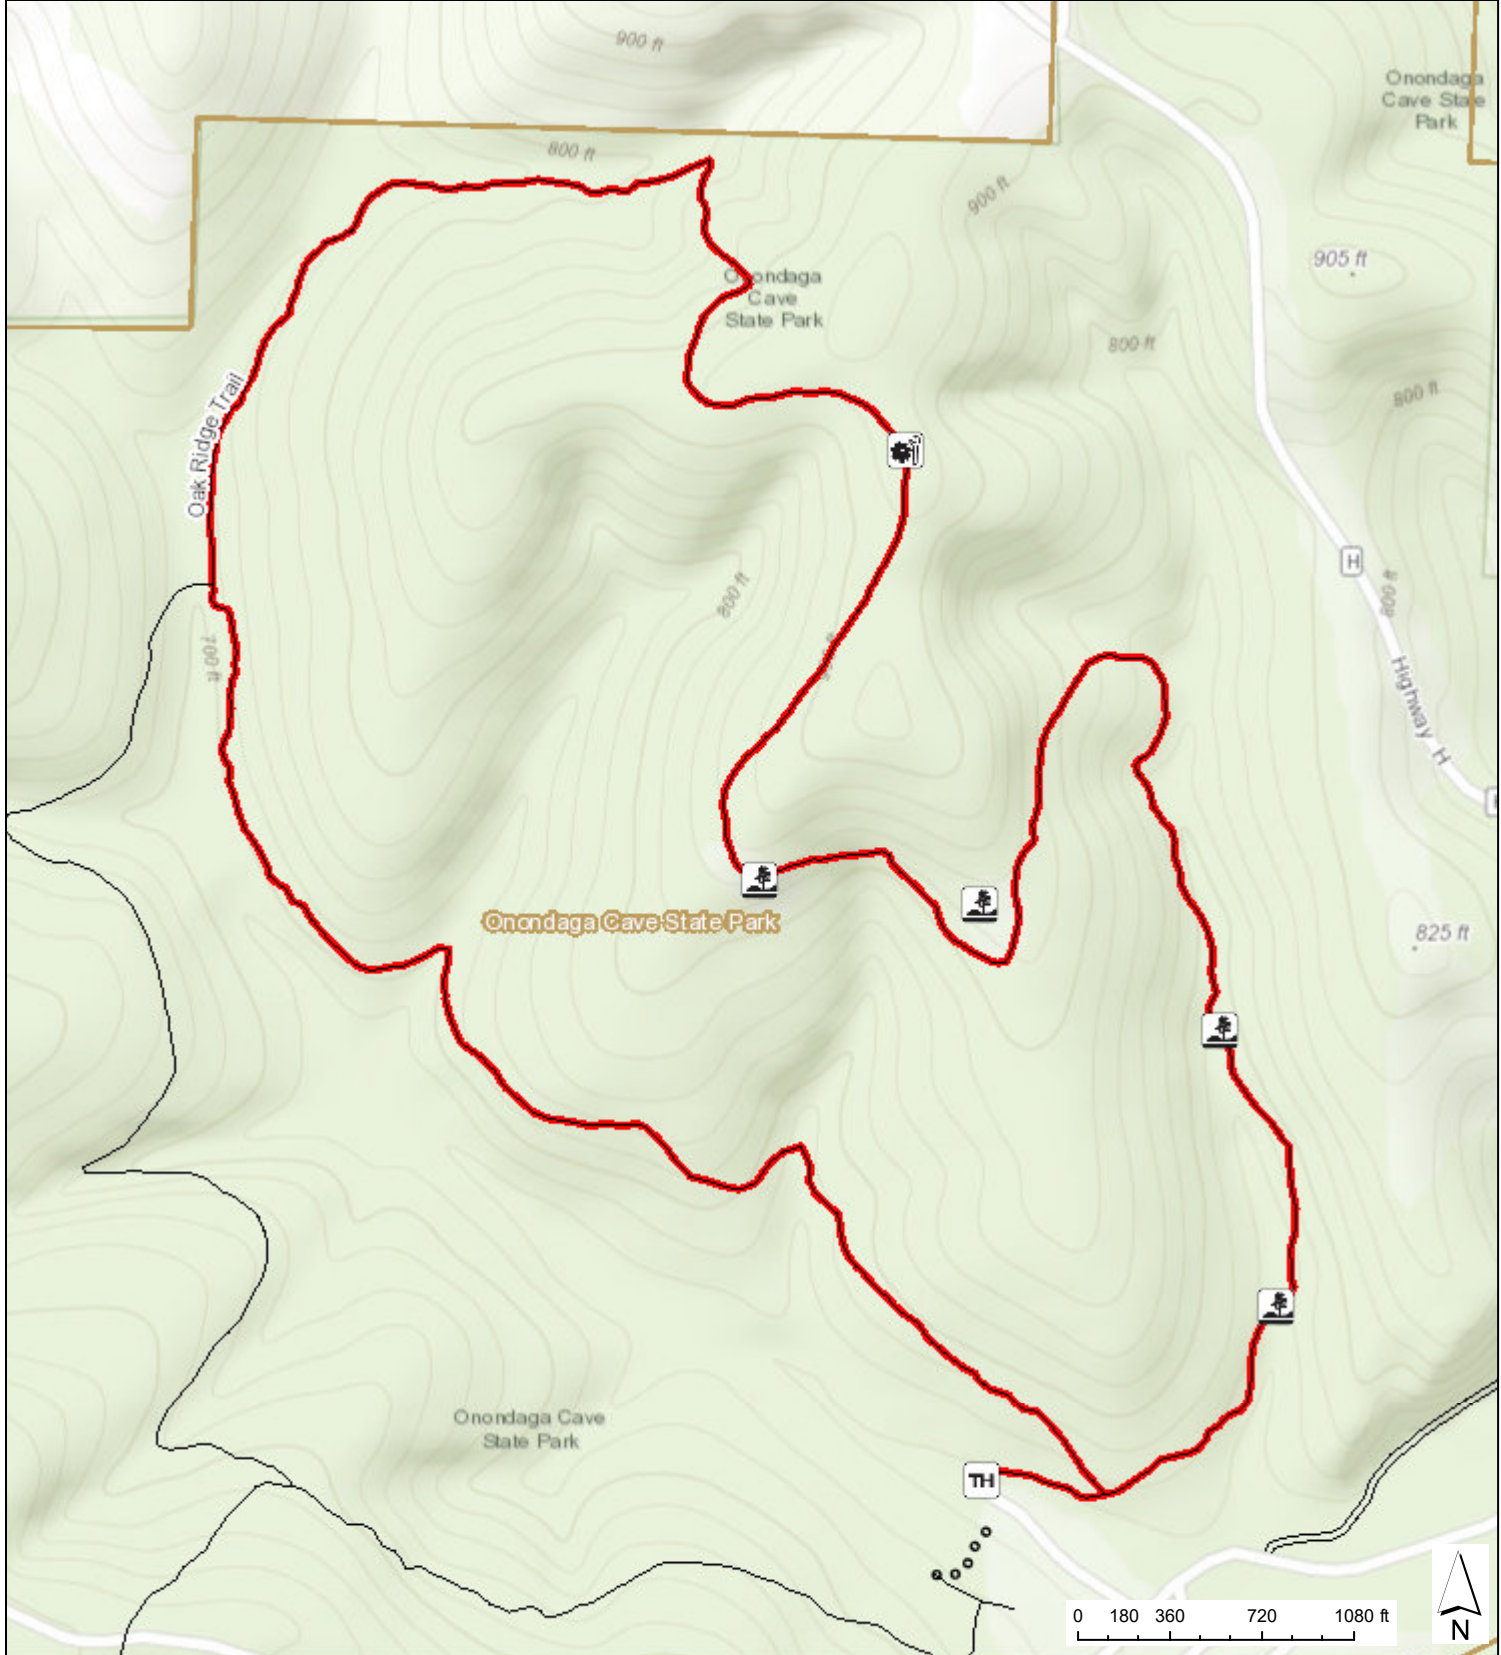

Onondaga Cave State Park

Oak Ridge Trail

Sources: Esri, HERE, Garmin, Intermap, increment P Corp., GEBCO, USGS, FAO, NPS, NRCAN, GeoBase, IGN, Kadaster NL, Ordnance November 13, 2020 1:59:11 PM CDT