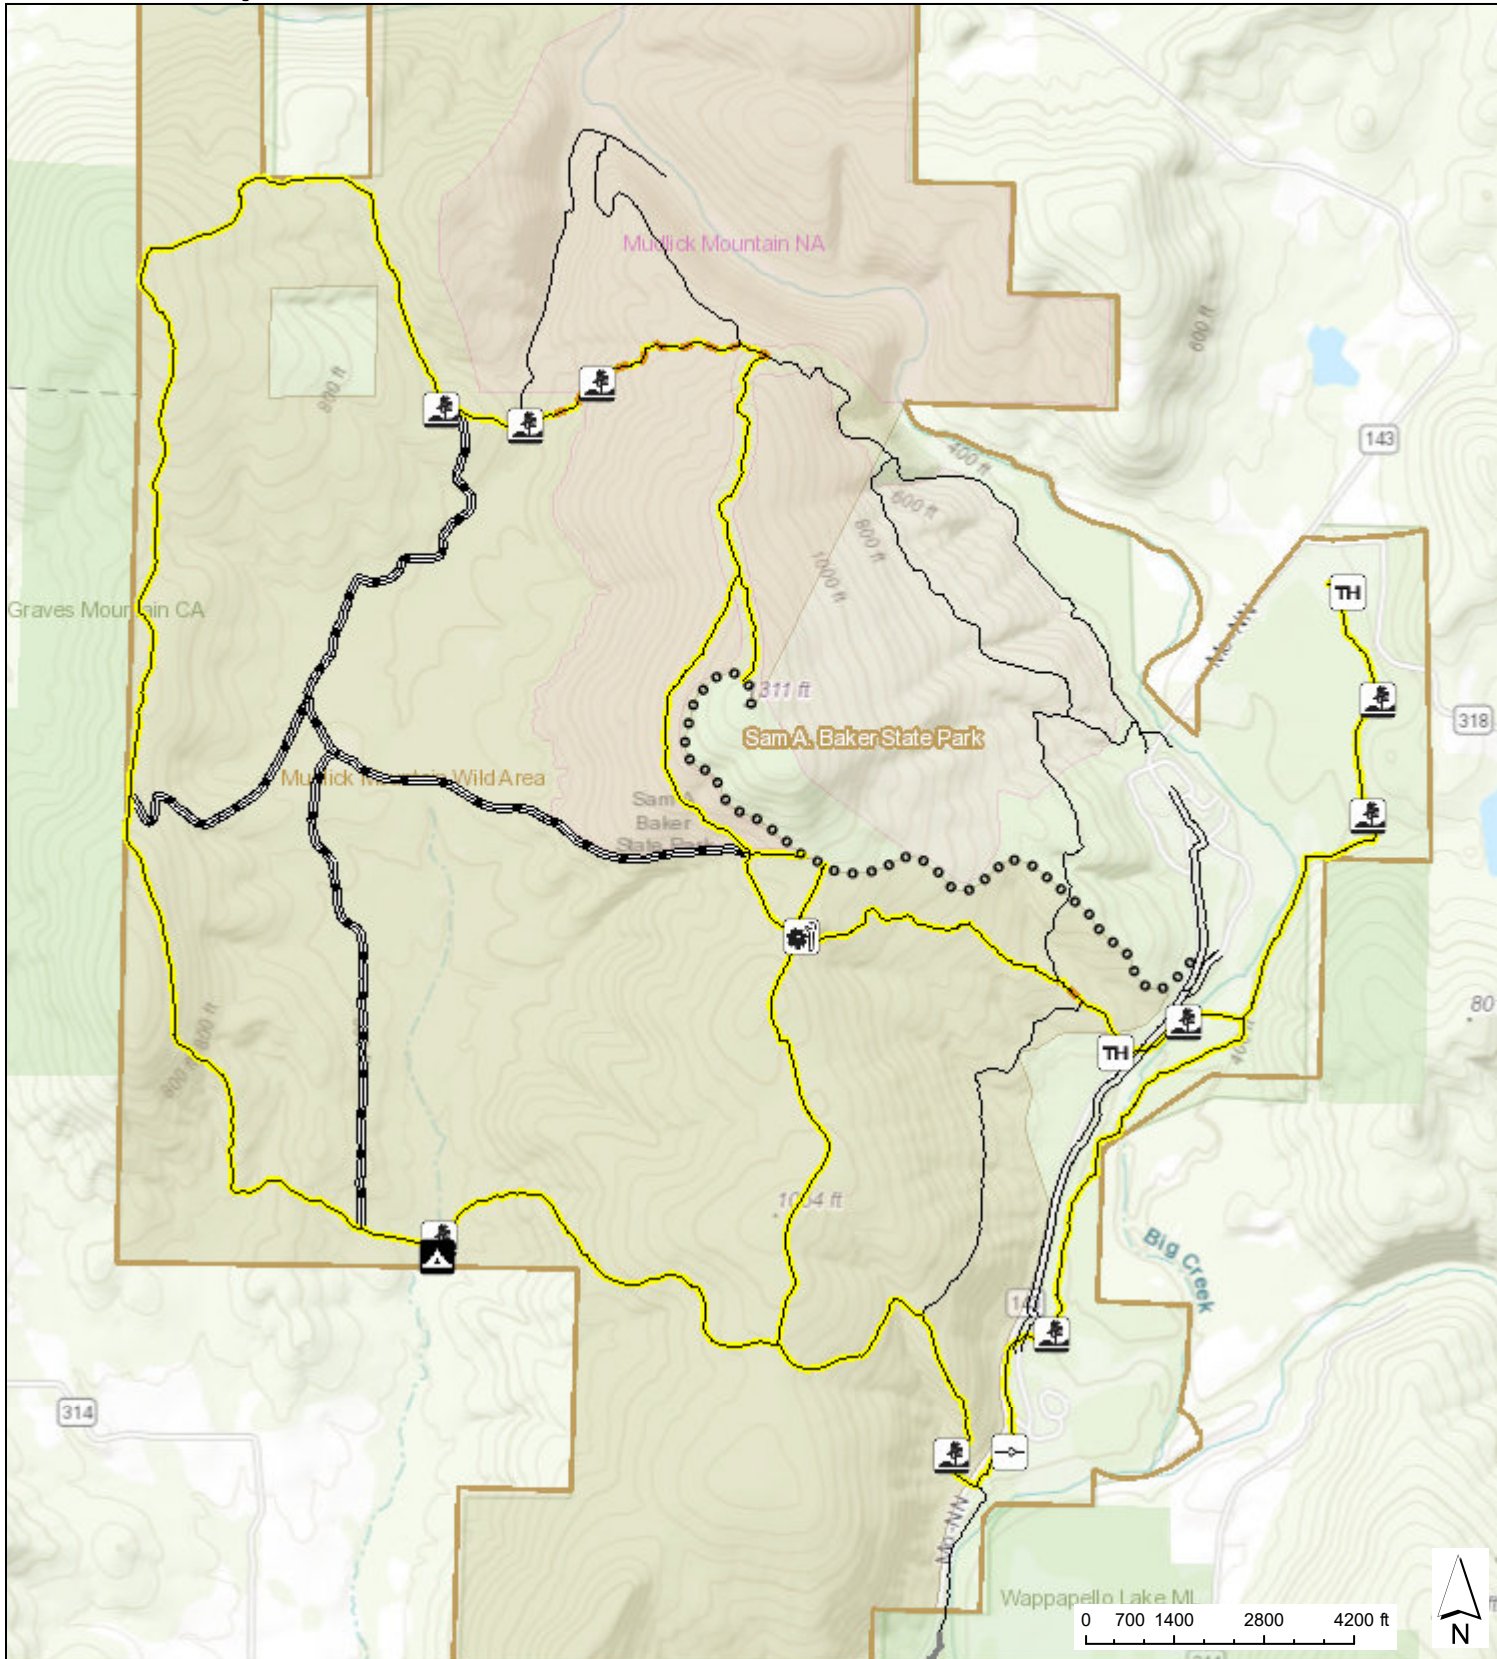

Sam A. Baker State Park Mudlick Equestrian Hike Trail

Sources: Esri, HERE, Garmin, Intermap, increment P Corp., GEBCO, USGS, FAO, NPS, NRCAN, GeoBase, IGN, Kadaster NL, Ordnance November 13, 2020 2:51:58 PM CDT