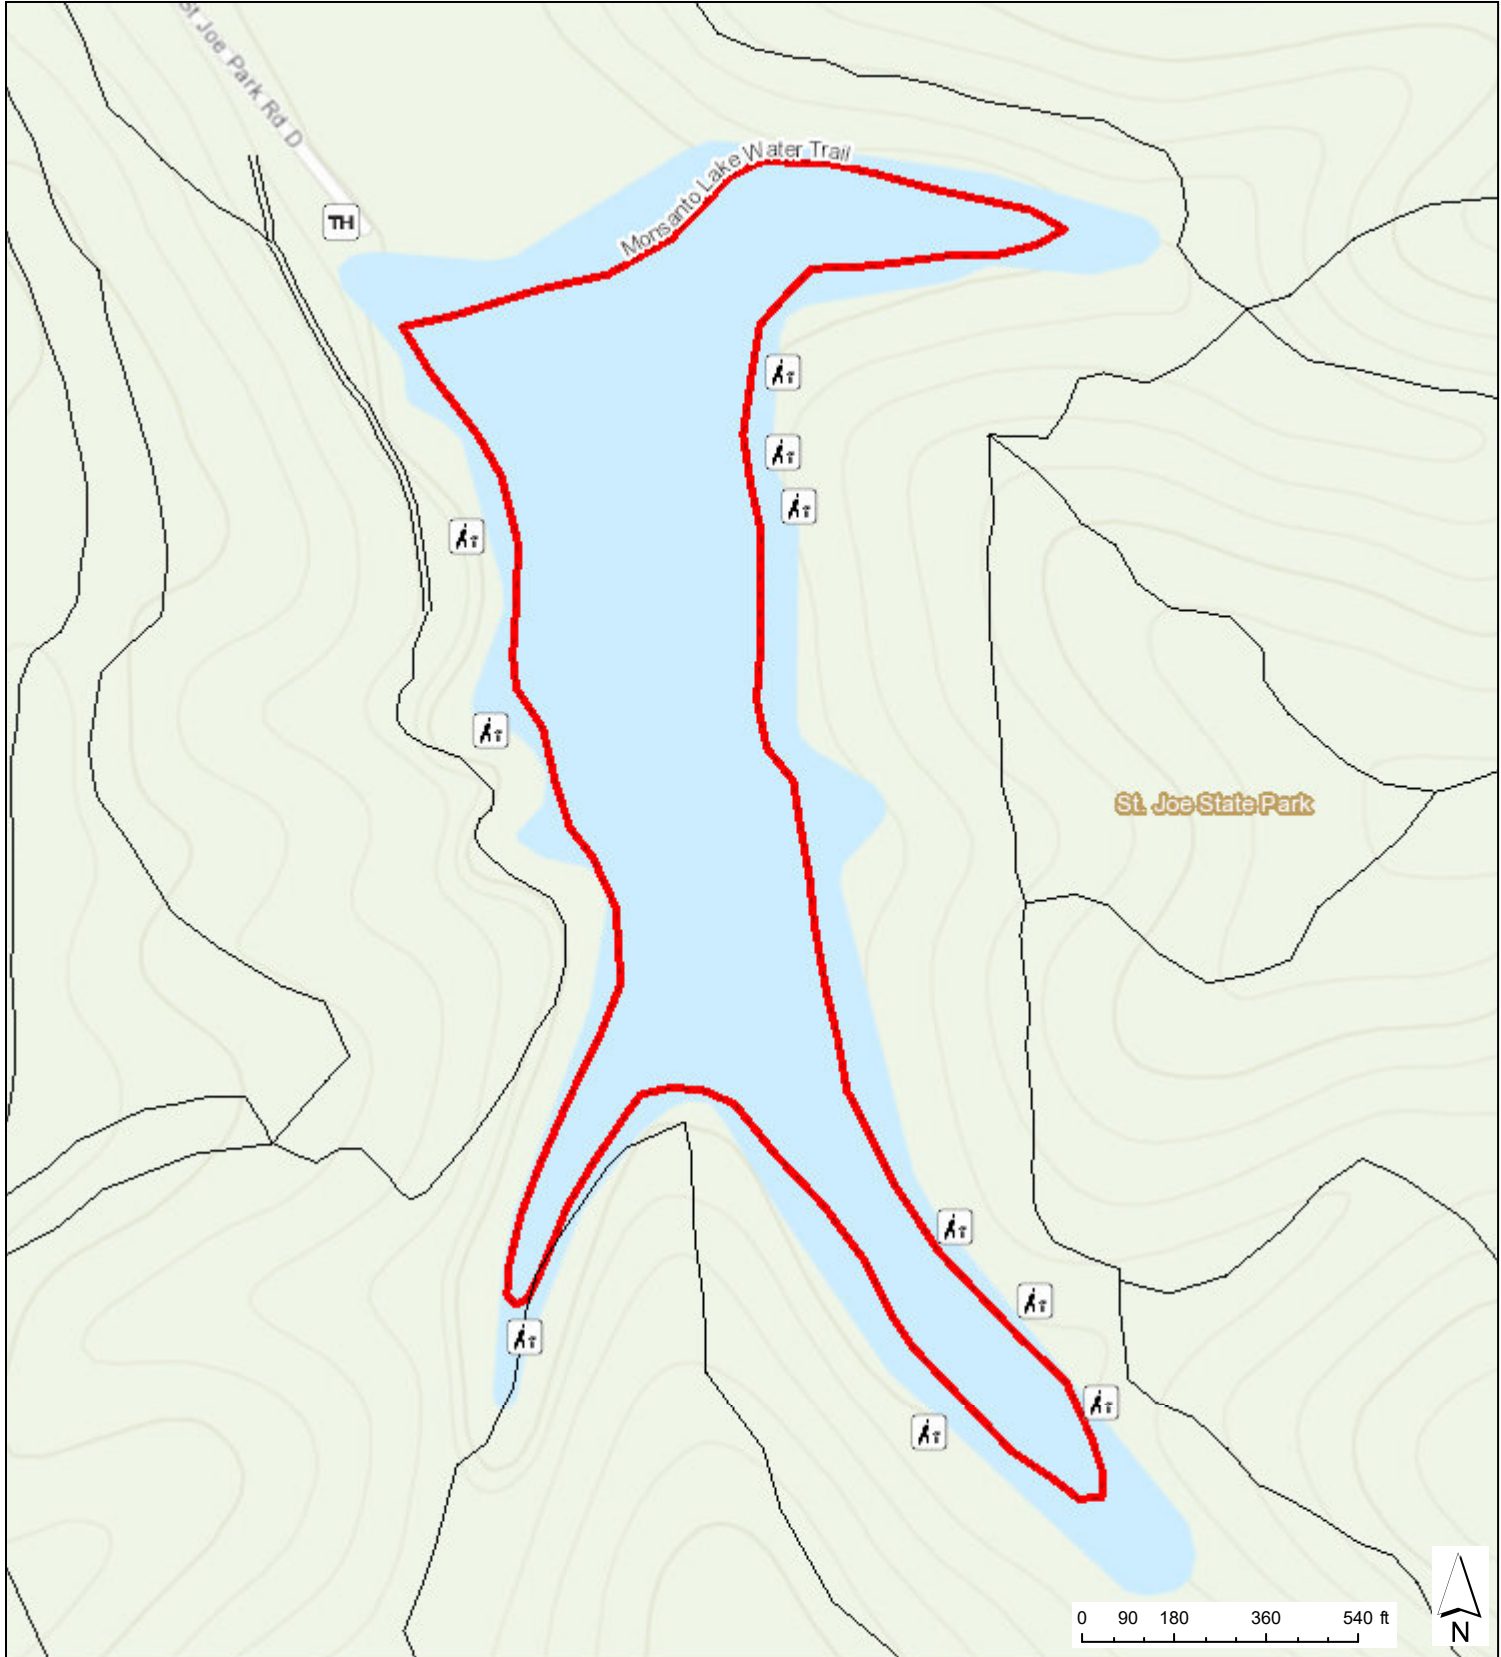

St. Joe State Park
Monsanto Lake Water Trail

Sources: Esri, HERE, Garmin, Intermap, increment P Corp., GEBCO, USGS, FAO, NPS, NRCAN, GeoBase, IGN, Kadaster NL, Ordnance November 13, 2020 3:05:08 PM CDT