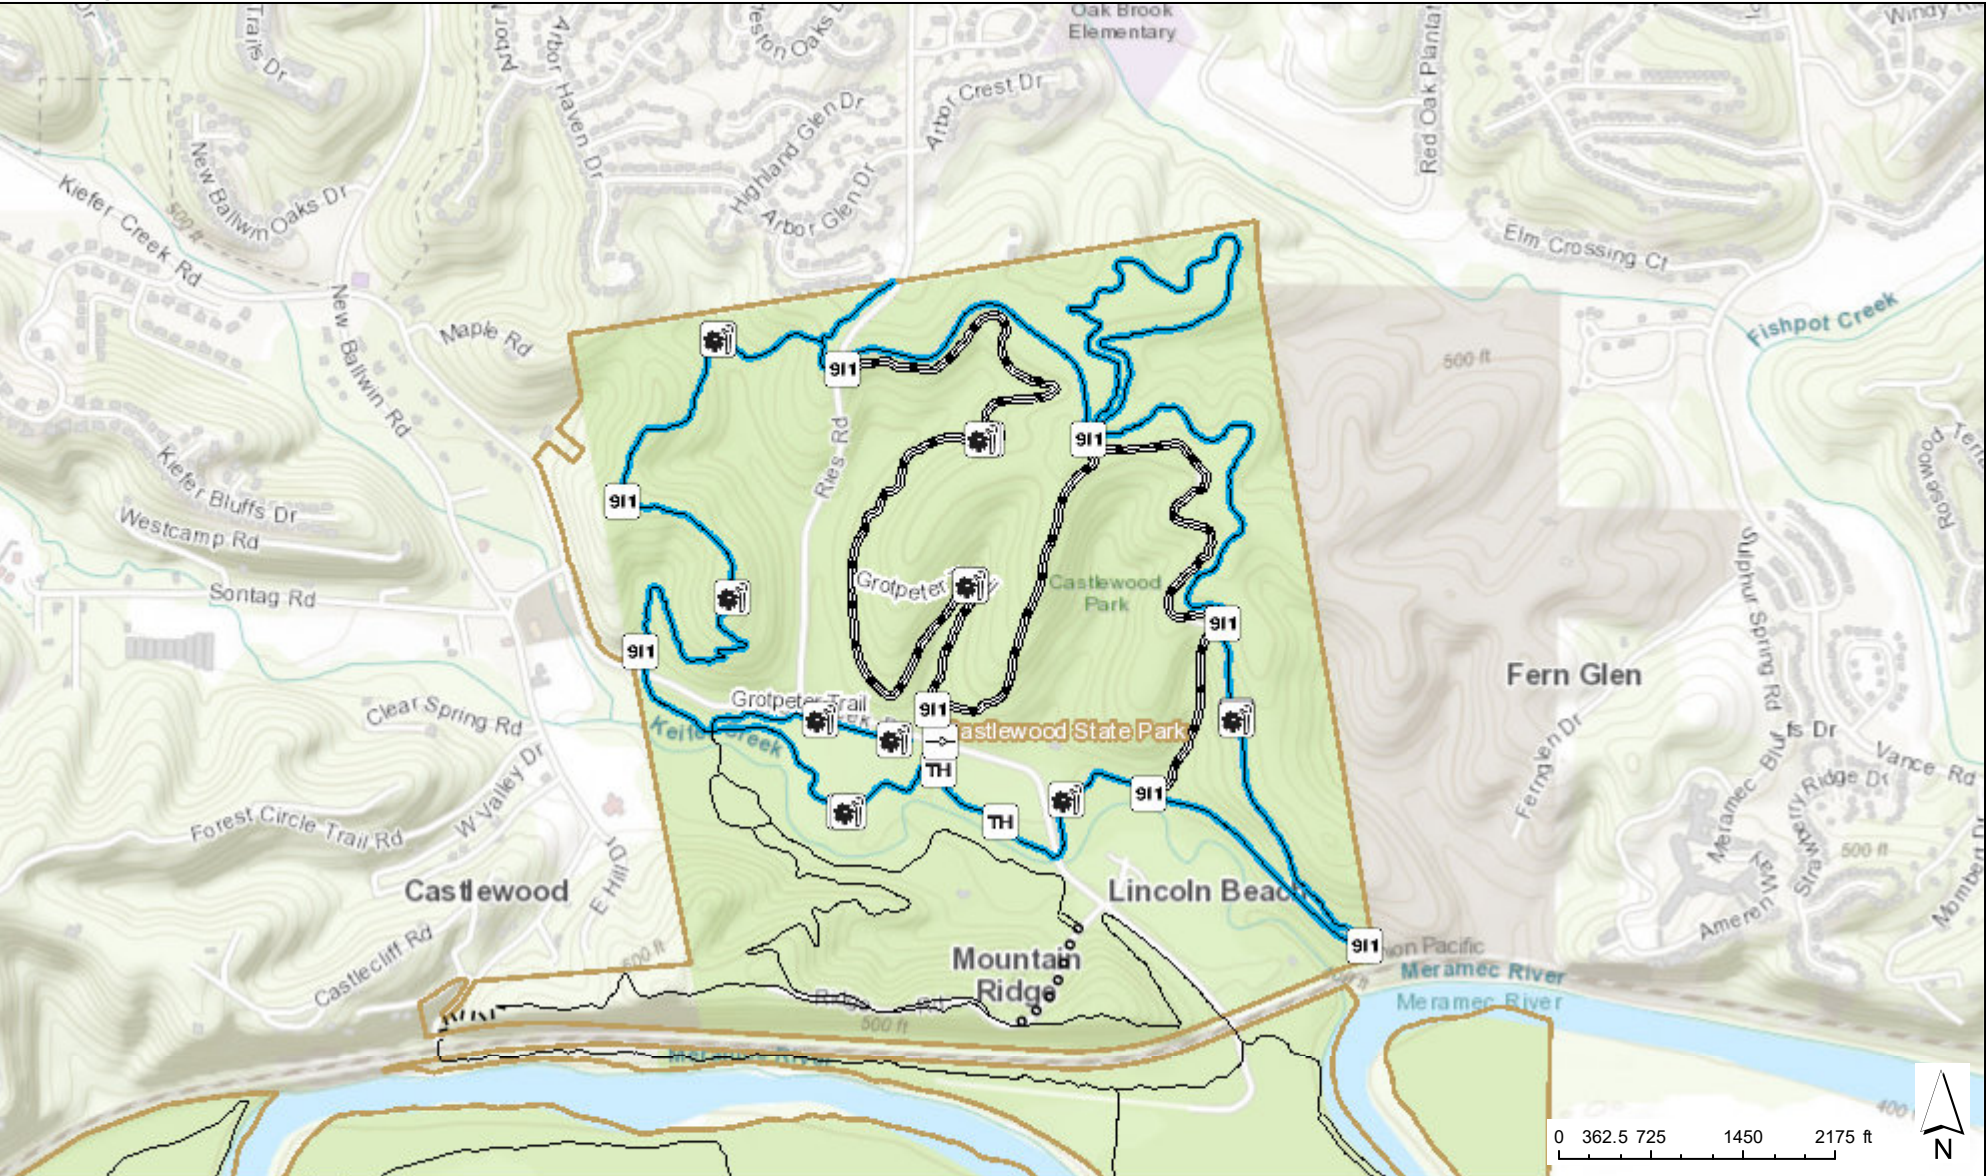

Castlewood State Park Grottpeter Trail

Sources: Esri, HERE, Garmin, Intermap, increment P Corp., GEBCO, USGS, FAO, NPS, NRCAN, GeoBase, IGN, Kadaster NL, Ordnance Survey, Esri Japan, METI, Esri November 10, 2020 4:37:44 PM CDT