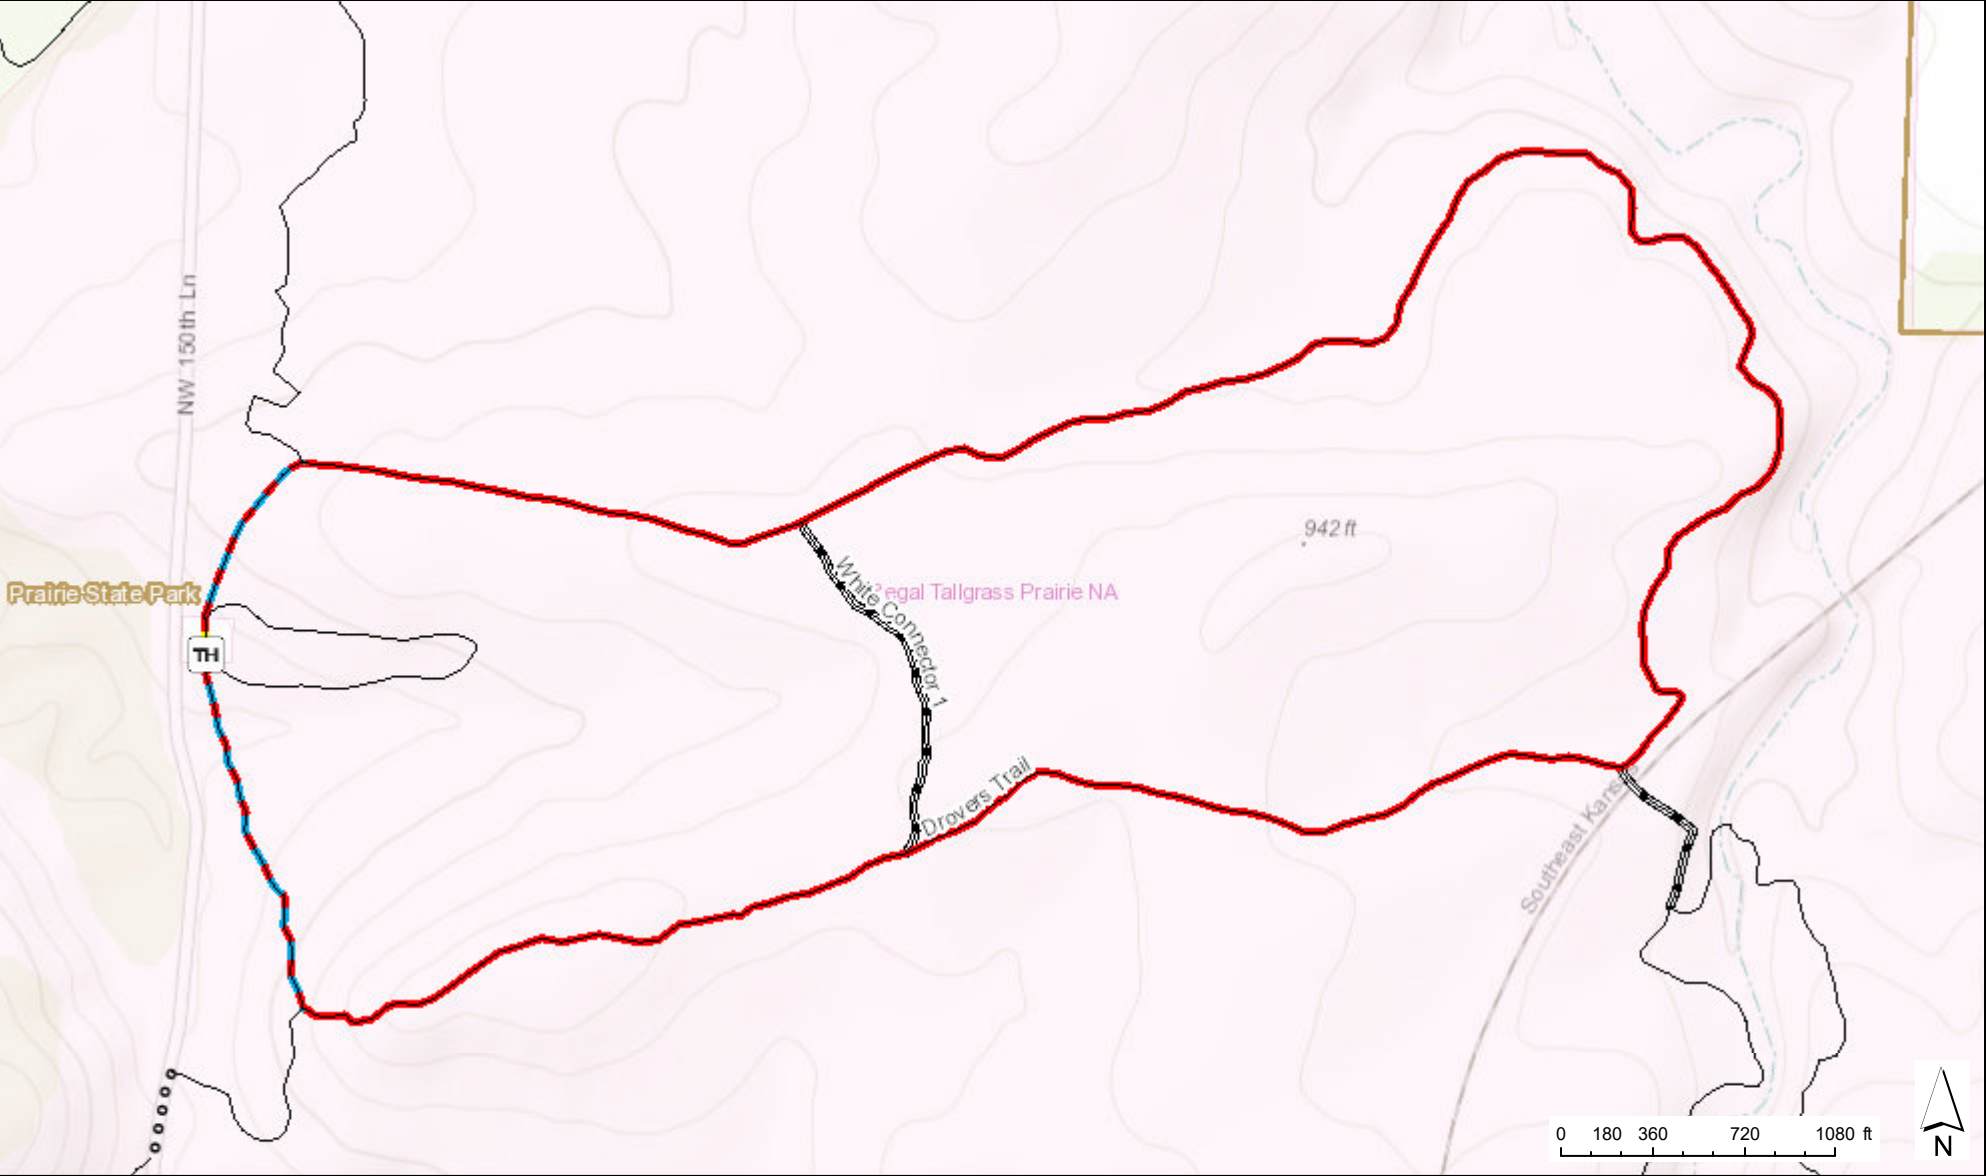

Prairie State Park Drovers Trail

Sources: Esri, HERE, Garmin, Intermap, increment P Corp., GEBCO, USGS, FAO, NPS, NRCAN, GeoBase, IGN, Kadaster NL, Ordnance Survey, Esri Japan, METI, Esri November 13, 2020 2:15:42 PM CDT