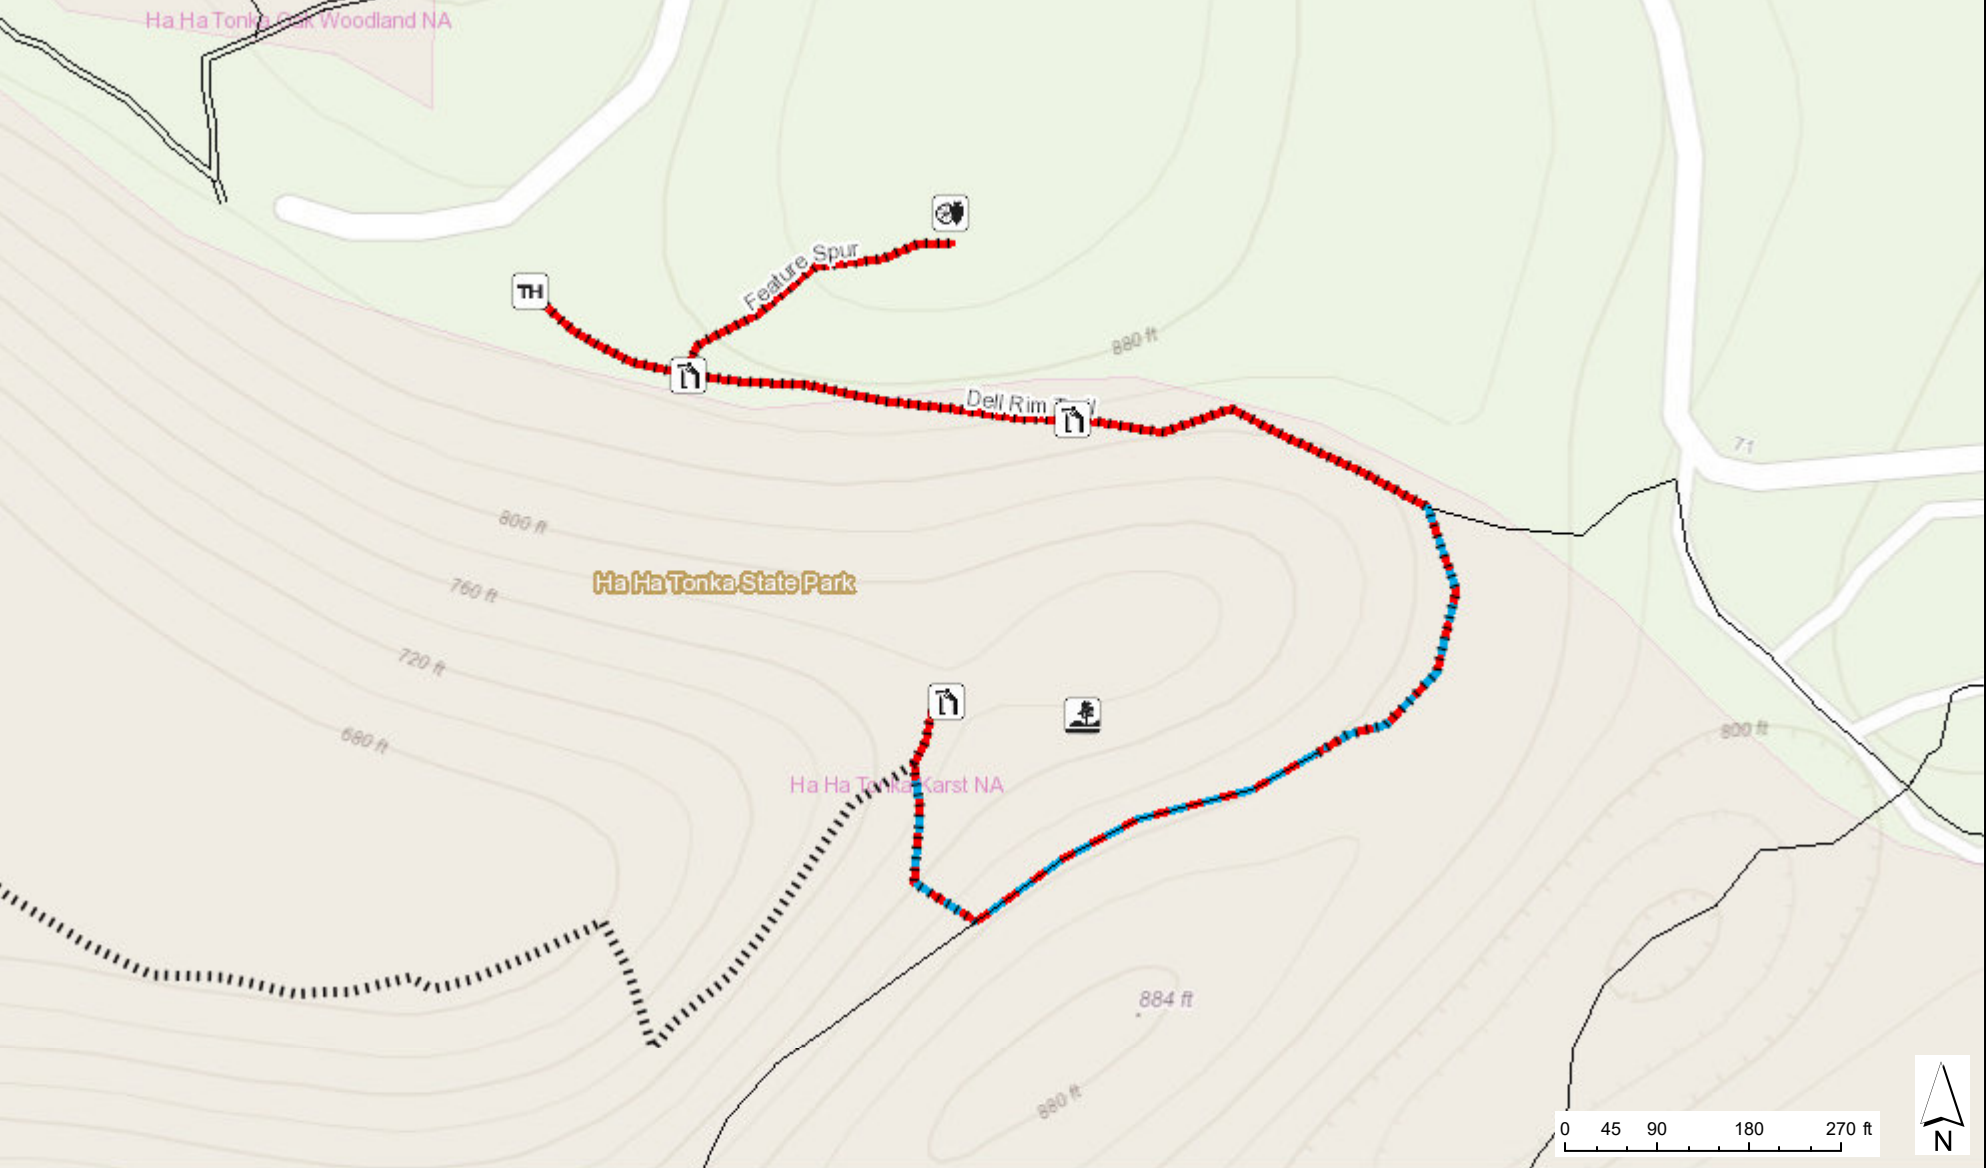

Ha Ha Tonka State Park

Dell Rim Trail

Sources: Esri, HERE, Garmin, Intermap, increment P Corp., GEBCO, USGS, FAO, NPS, NRCAN, GeoBase, IGN, Kadaster NL, Ordnance Survey, Esri Japan, METI, Esri November 13, 2020 9:38:56 AM CDT