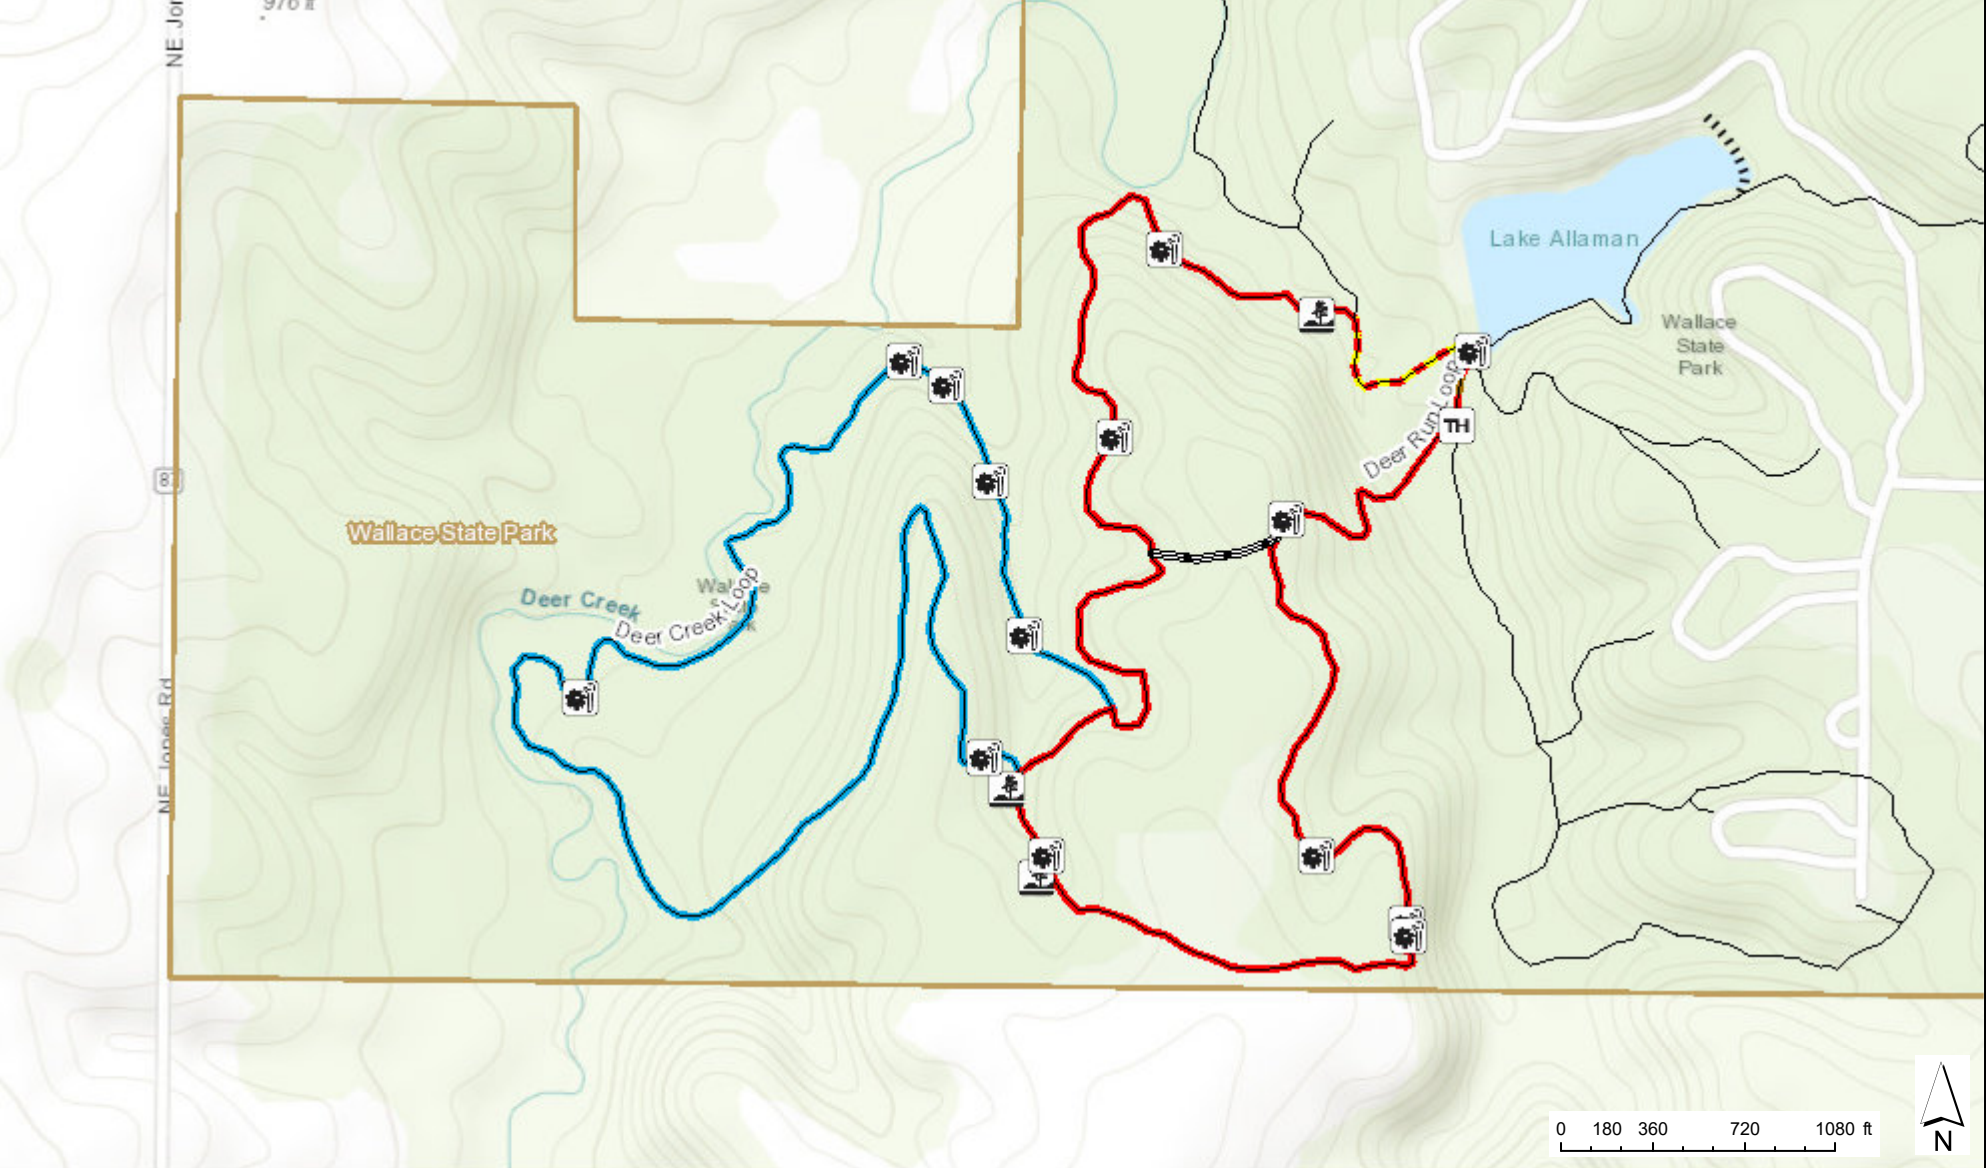

Wallace State Park

Deer Run Trail

Sources: Esri, HERE, Garmin, Intermap, increment P Corp., GEBCO, USGS, FAO, NPS, NRCAN, GeoBase, IGN, Kadaster NL, Ordnance Survey, Esri Japan, METI, Esri November 17, 2020 4:28:15 PM CDT