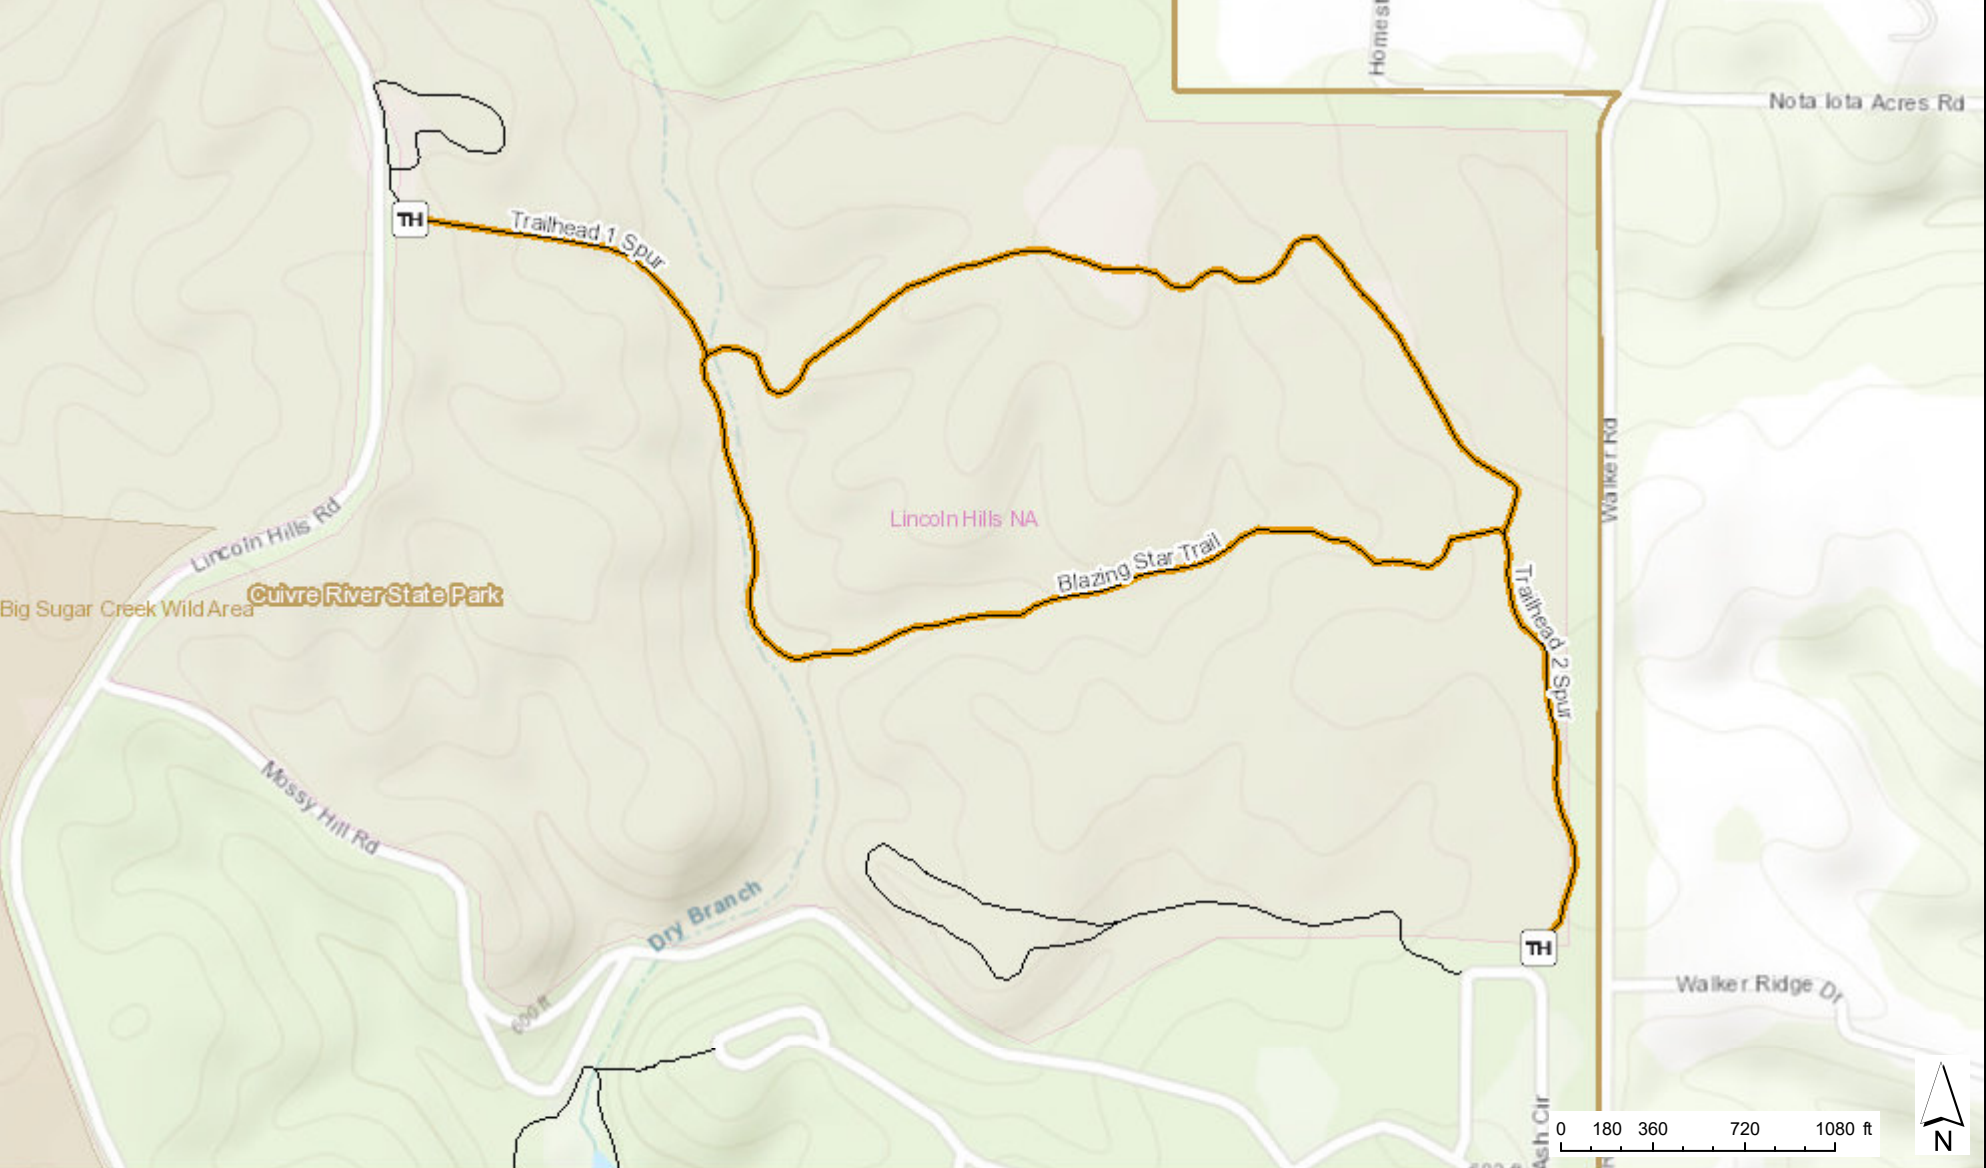

Cuivre River State Park
Blazing Star Trail

Sources: Esri, HERE, Garmin, Intermap, increment P Corp., GEBCO, USGS, FAO, NPS, NRCAN, GeoBase, IGN, Kadaster NL, Ordnance Survey, Esri Japan, METI, Esri November 12, 2020 10:26:45 AM CDT