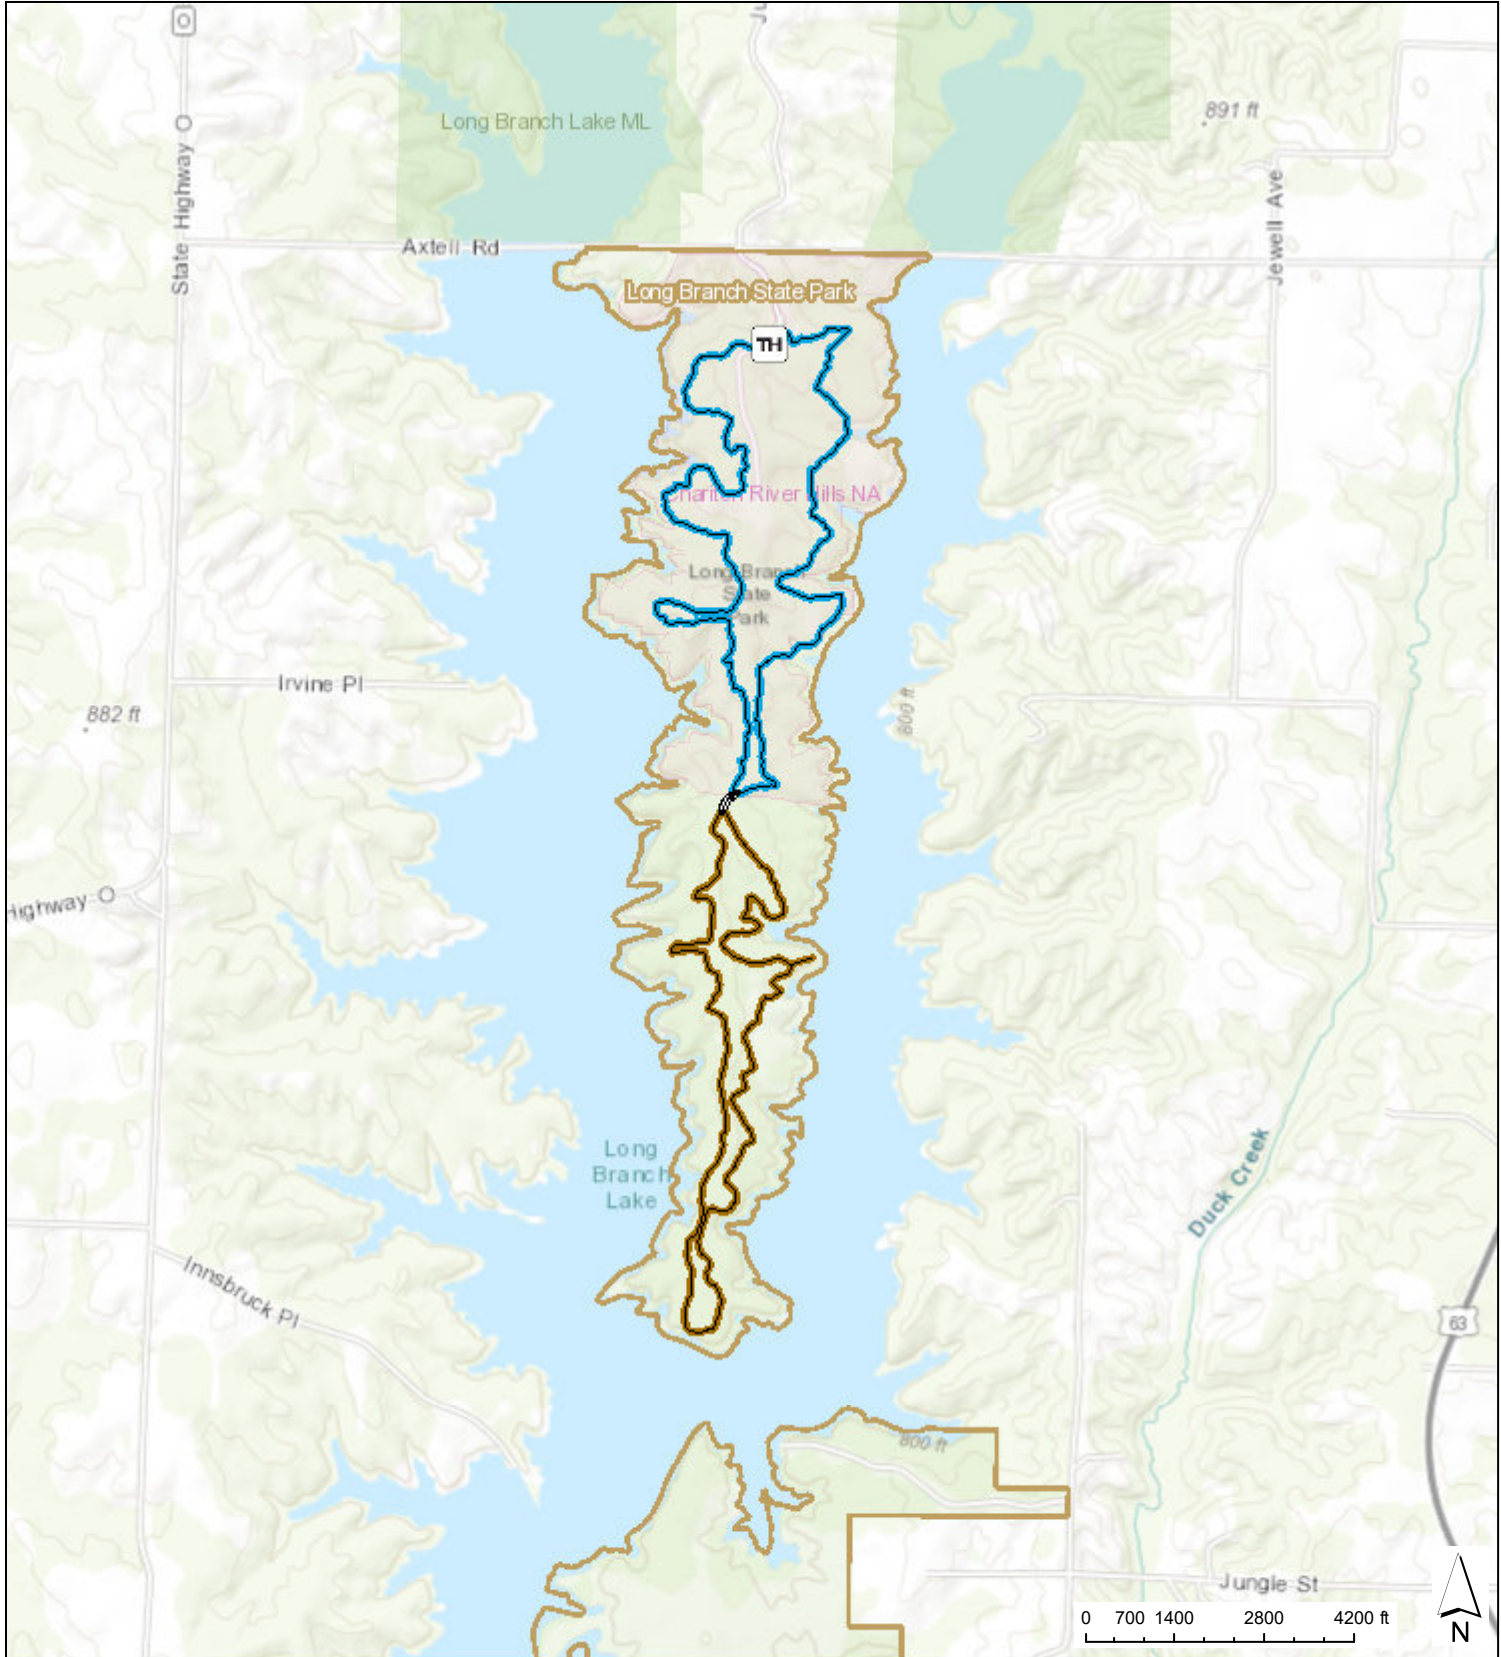

Long Branch State Park

Bee Trace Trail

Sources: Esri, HERE, Garmin, Intermap, increment P Corp., GEBCO, USGS, FAO, NPS, NRCAN, GeoBase, IGN, Kadaster NL, Ordnance November 13, 2020 11:10:17 AM CDT