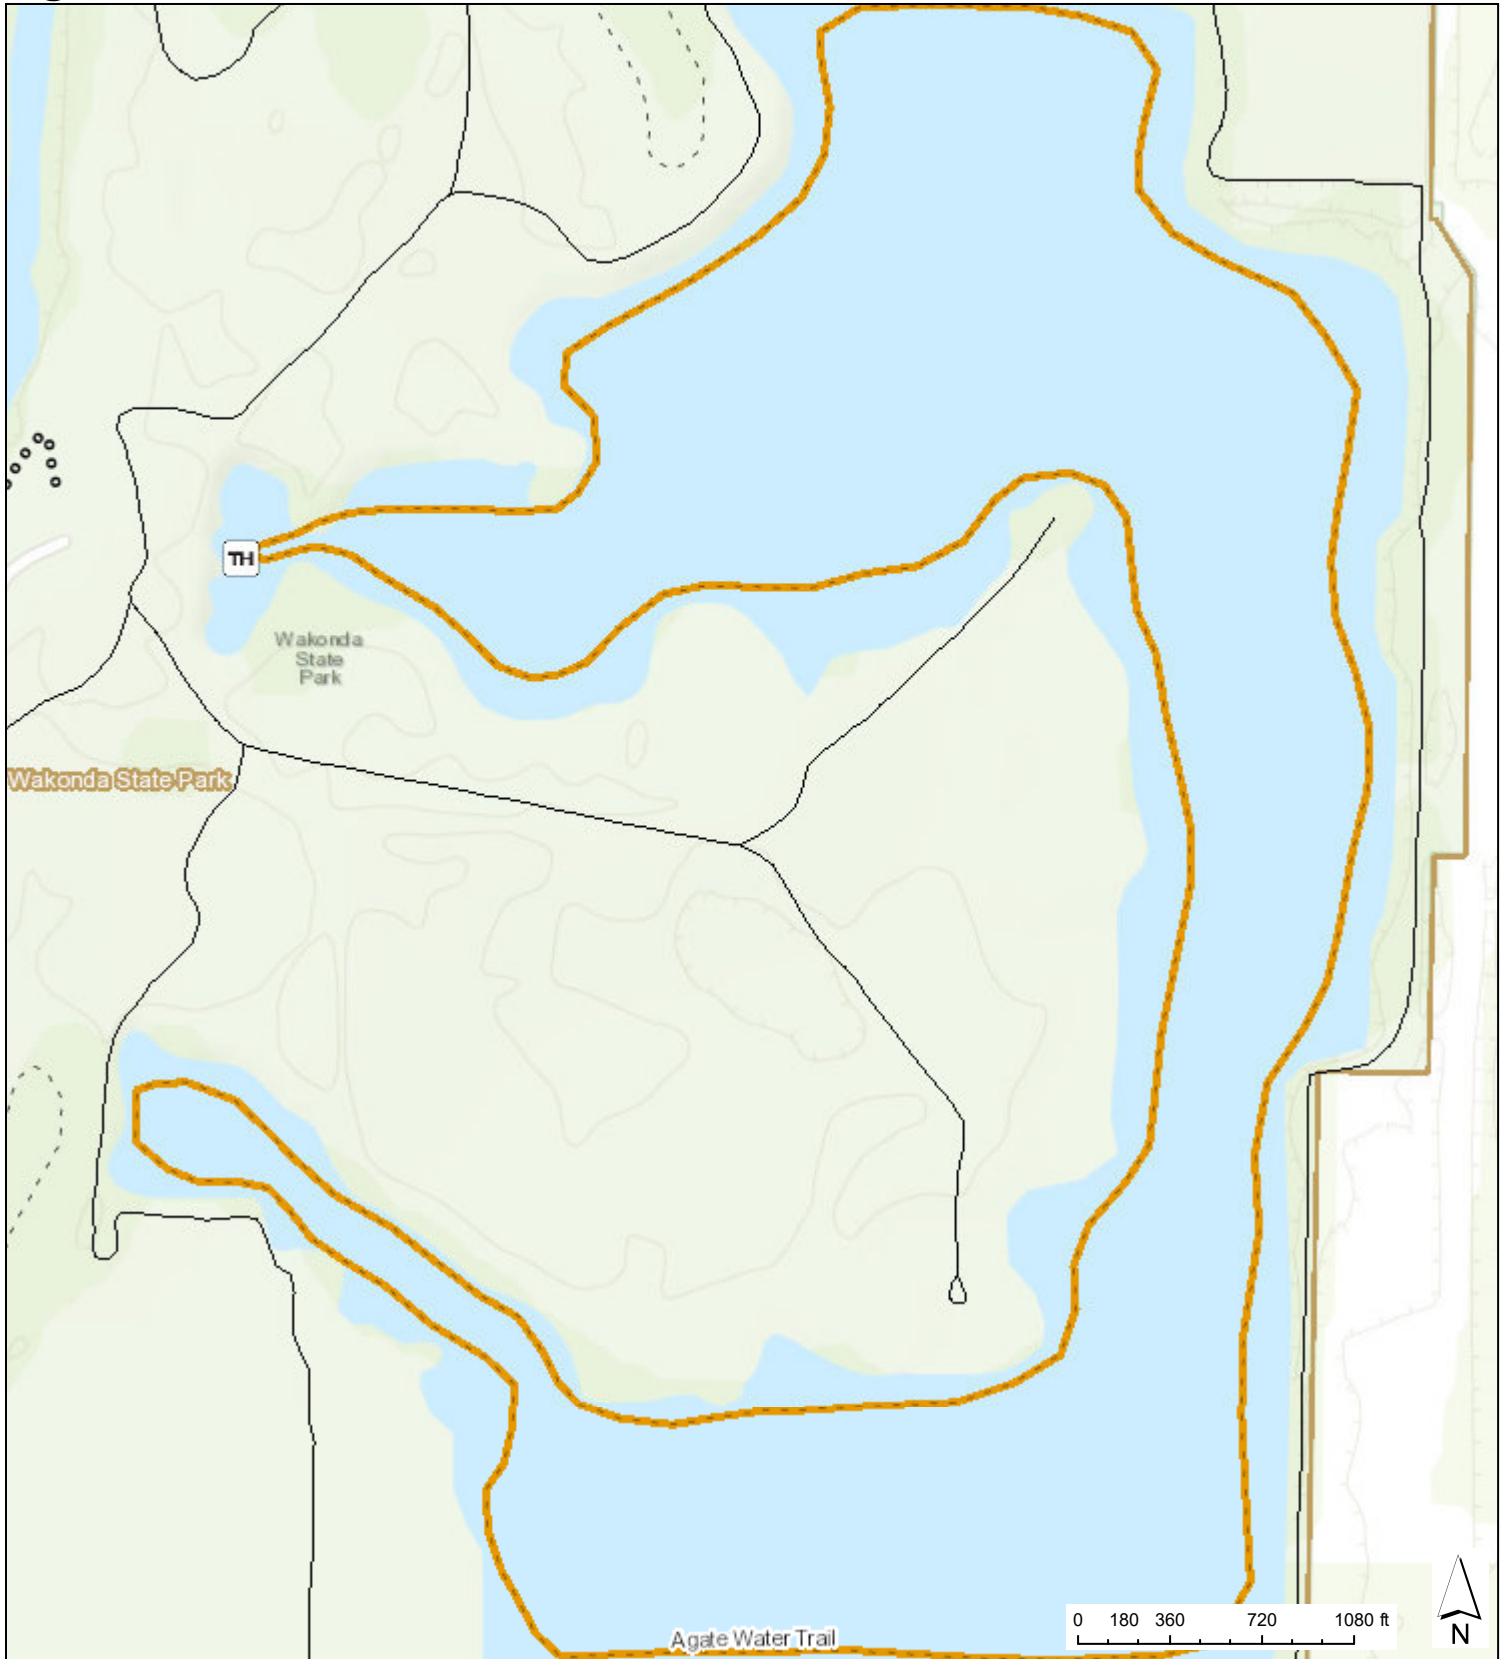

# Wakonda State Park Agate Water Trail

Sources: Esri, HERE, Garmin, Intermap, increment P Corp., GEBCO, USGS, FAO, NPS, NRCAN, GeoBase, IGN, Kadaster NL, Ordnance November 17, 2020 4:25:12 PM CDT