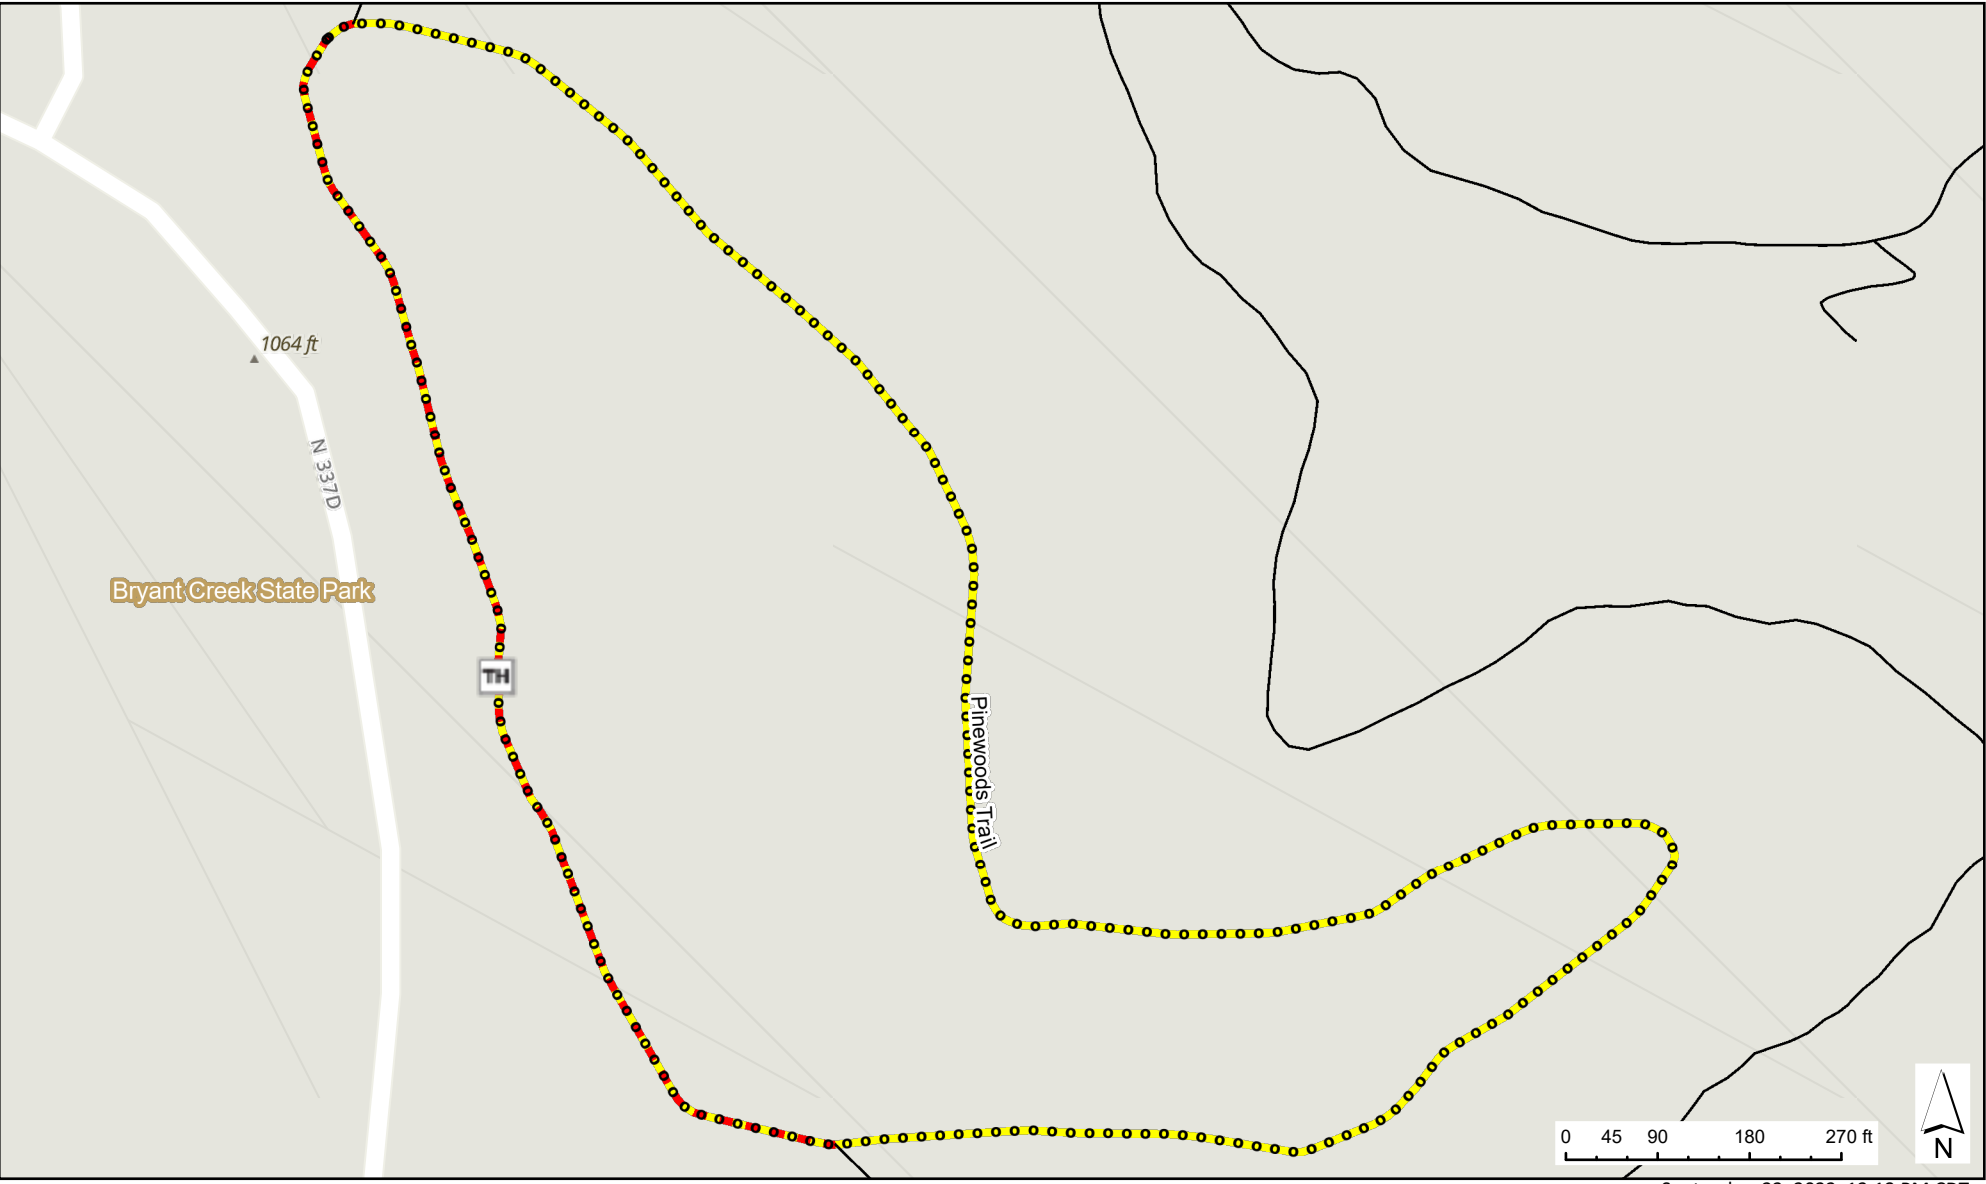

# Bryant Creek State Park Pinewoods Trail

World Topo: Sources: Esri, HERE, Garmin, FAO, NOAA, USGS, © OpenStreetMap contributors, and the GIS User Community

September 22, 2022 12:13 PM CDT