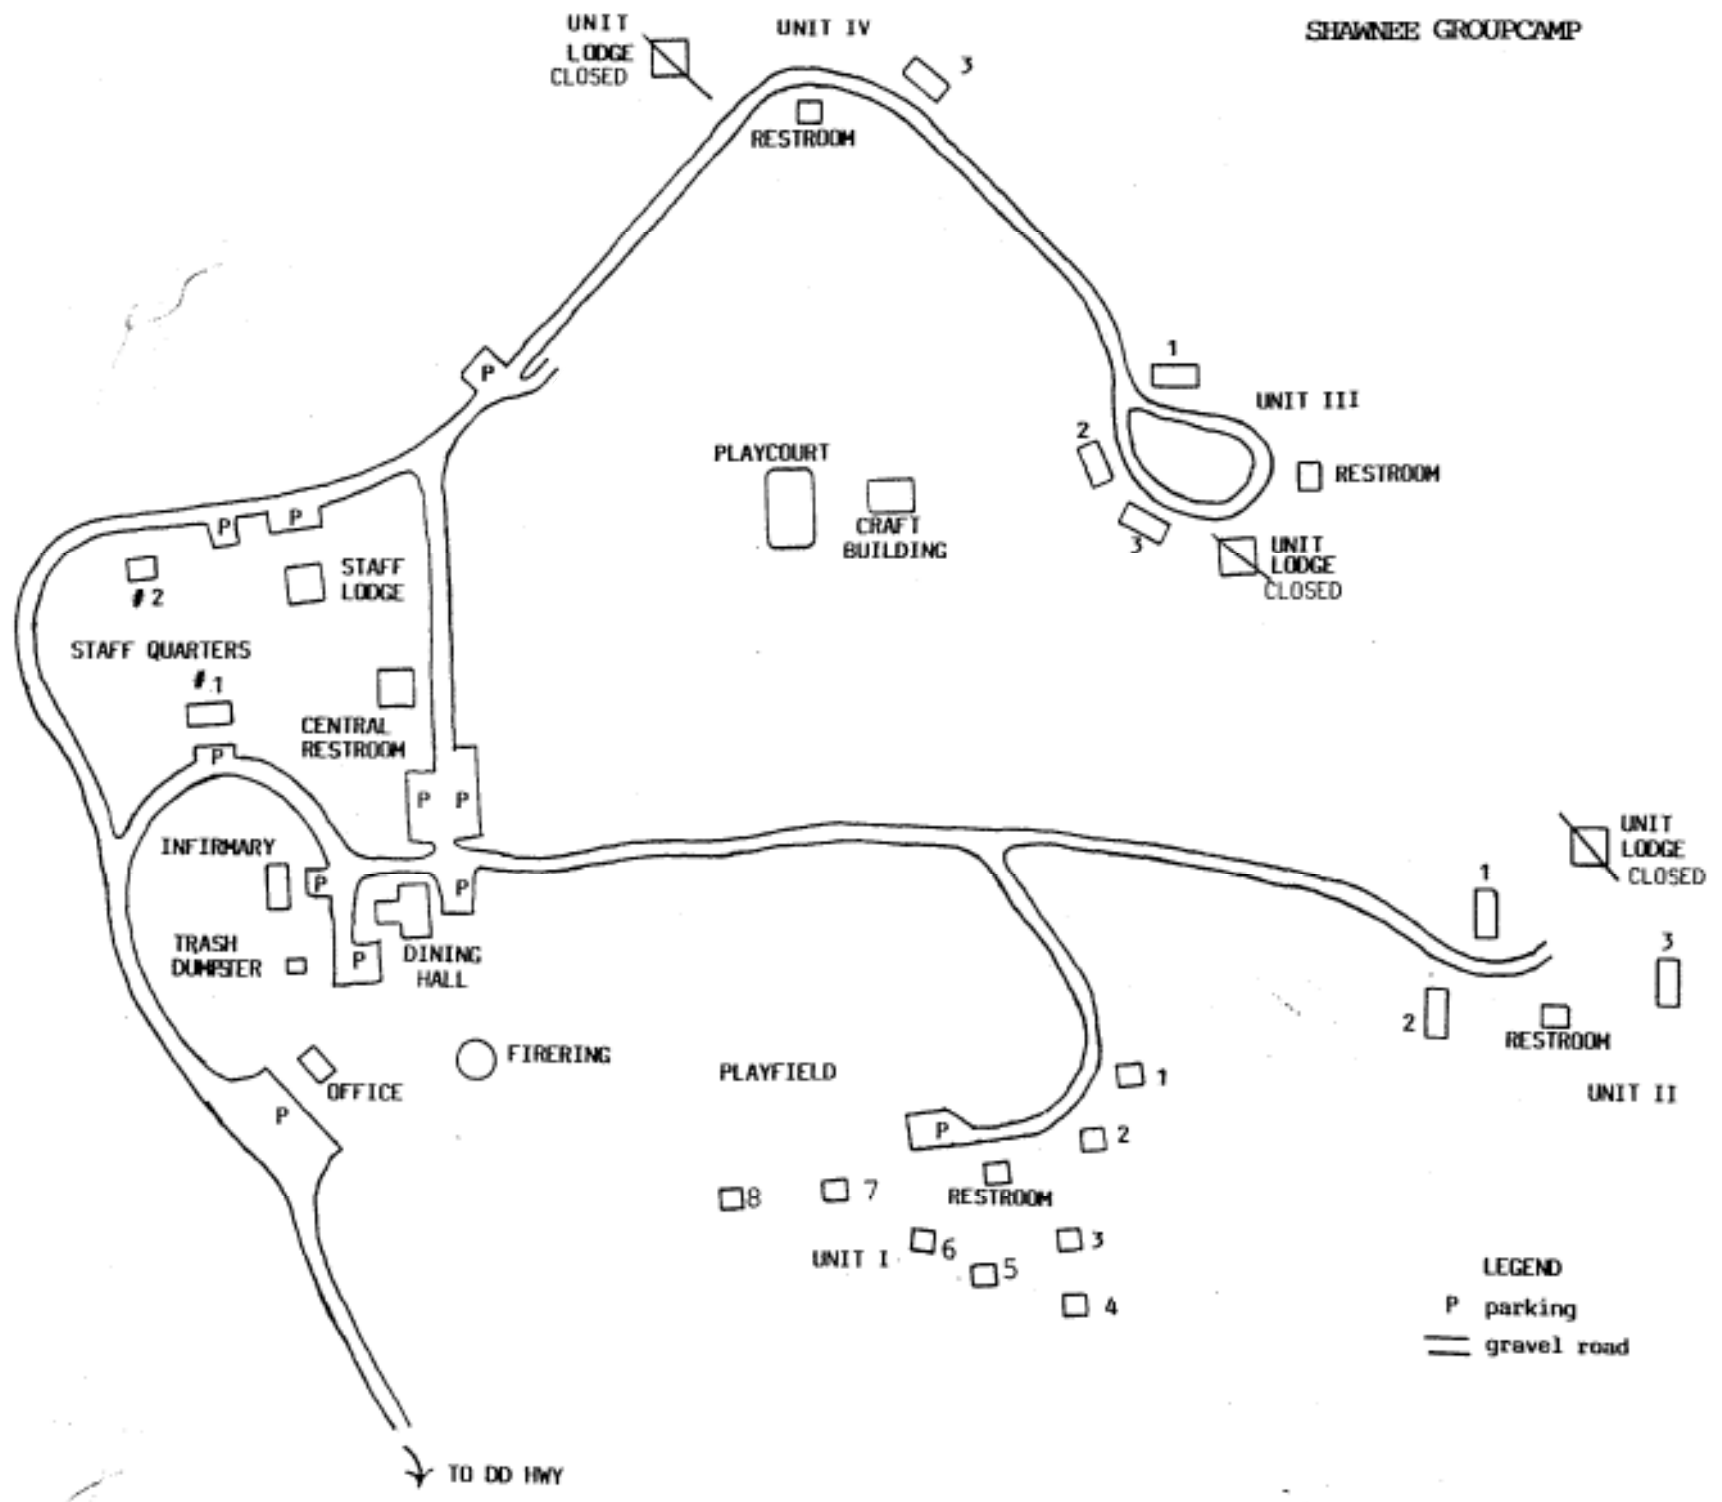

1 2

SHAWNEE GROUPCAMP

LEGEND
 P parking
 = gravel road

TO DO HWY