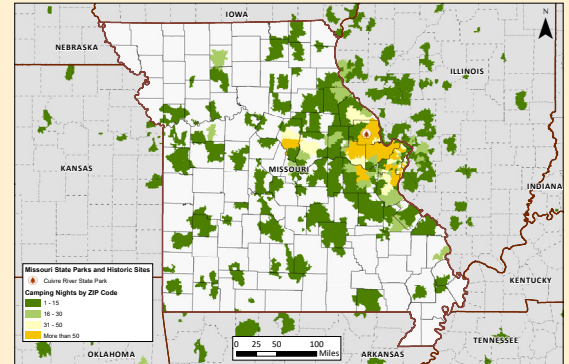

Cuivre River State Park

BY THE NUMBERS

LOCATION: Lincoln County
NUMBER OF ACRES: 6,468.04
NUMBER OF FULL-TIME STAFF: 8
NUMBER OF PART-TIME STAFF: 13
VOLUNTEER HOURS:* 5,351
STEWARDSHIP HOURS: 1,995.5
2022 ATTENDANCE:* 738,330

MILES OF TRAIL: 46
NUMBER OF STRUCTURES: 121
MILES OF ROADWAYS: 13.16
NUMBER OF PROGRAMS PRESENTED:* 121
STATE SALES TAX PAID:*** $11,158.37
LOCAL SALES TAX PAID:*** $8,583.36
TOTAL SALES TAX: $19,741.73

BUDGET

SMALL MAINTENANCE & REPAIR BUDGET: $27,250.00
ANNUAL BUDGET: $607,470.00
CAPITAL IMPROVEMENTS PROJECTS IN PROGRESS:* 2

CAMPING & LODGING

NUMBER OF CAMPING NIGHTS SOLD:* 10,617
NUMBER OF CAMPSITES: 111
NUMBER OF GROUP CAMPS: 3
NUMBER OF OVERNIGHT GUESTS:* 30,867
CAMPING NIGHTS SOLD BY ZIP CODE: >>>>>>

SPECIAL EVENTS

MISSOURI STATE PARK EVENTS: 10
THIRD PARTY EVENTS: 4