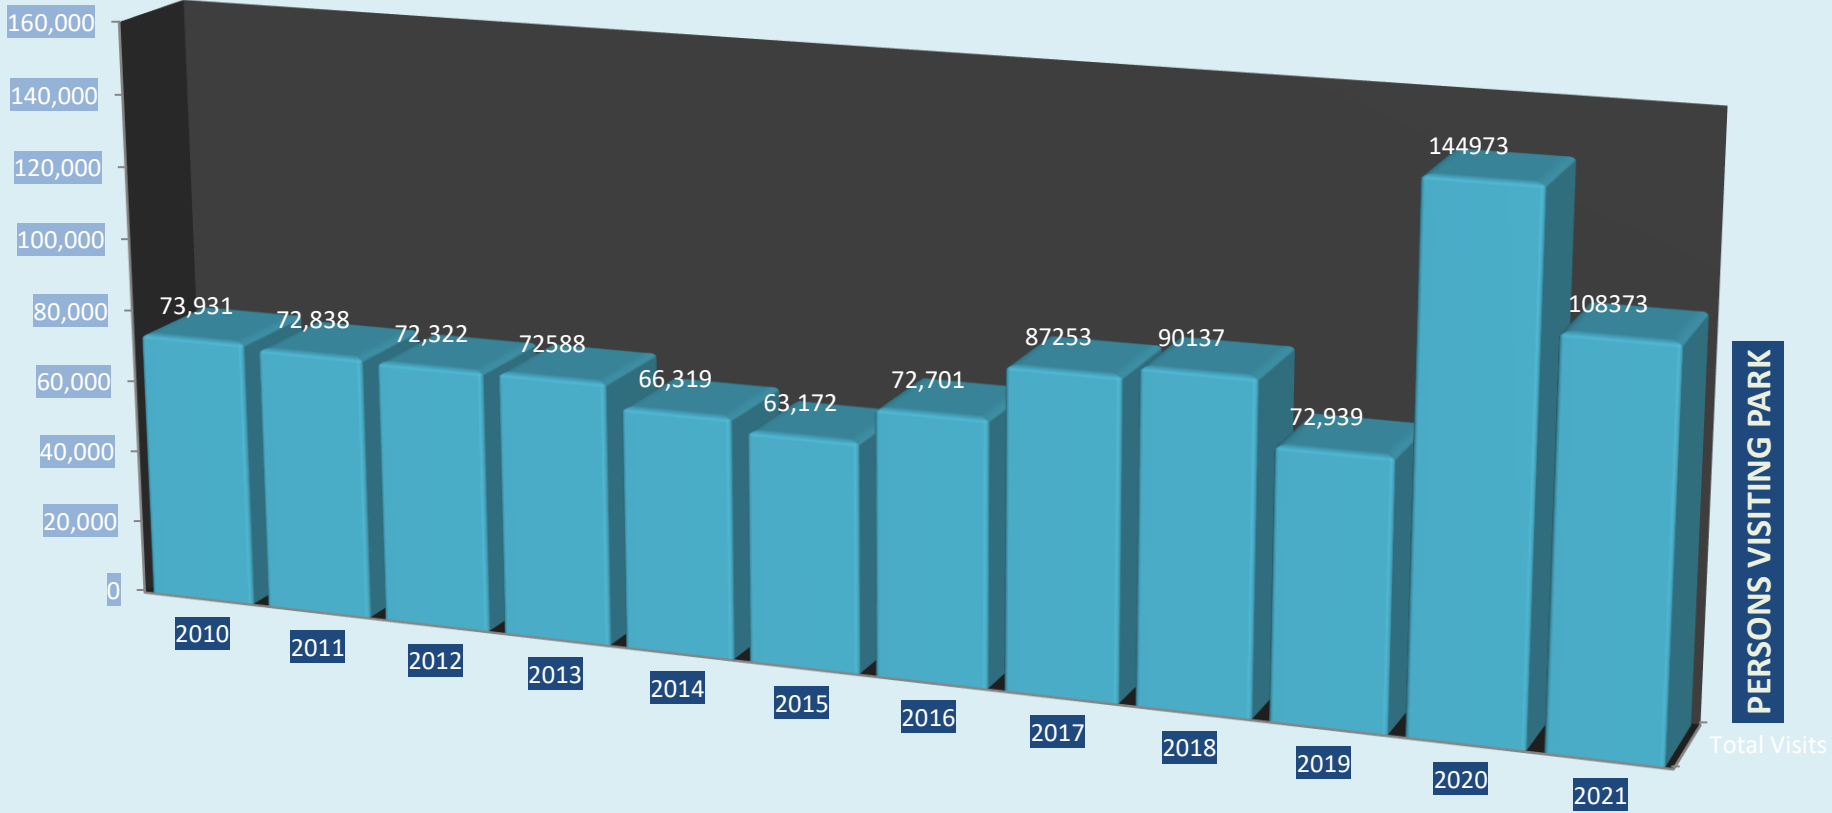

KATY MIDEAST STATE PARK ANNUAL ATTENDANCE

12 YEAR PROFILE