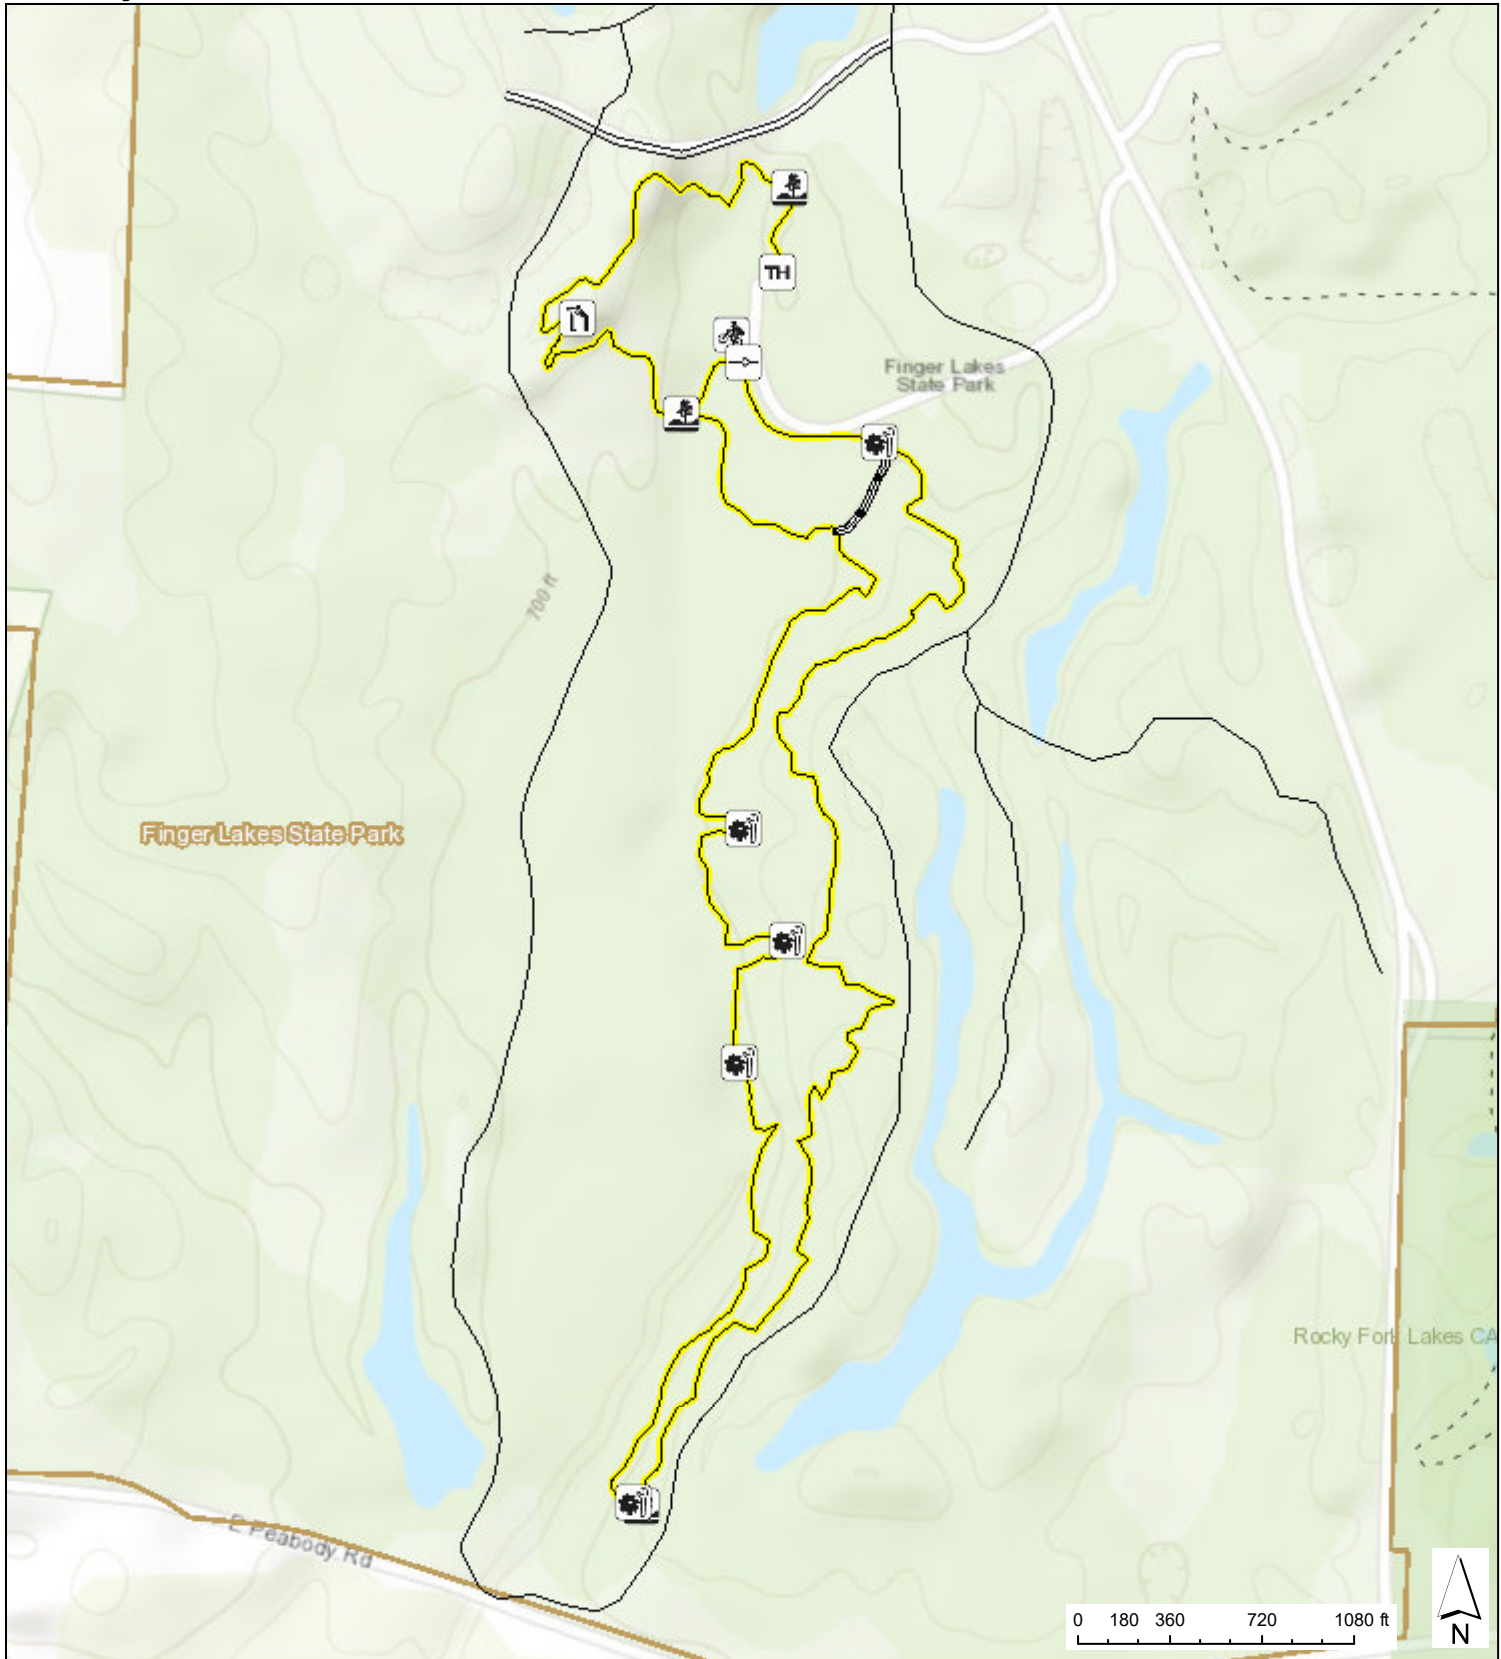

Finger Lakes State Park Kelley Branch Mountain Bike Trail

Sources: Esri, HERE, Garmin, Intermap, increment P Corp., GEBCO, USGS, FAO, NPS, NRCAN, GeoBase, IGN, Kadaster NL, Ordnance November 13, 2020 8:55:08 AM CDT