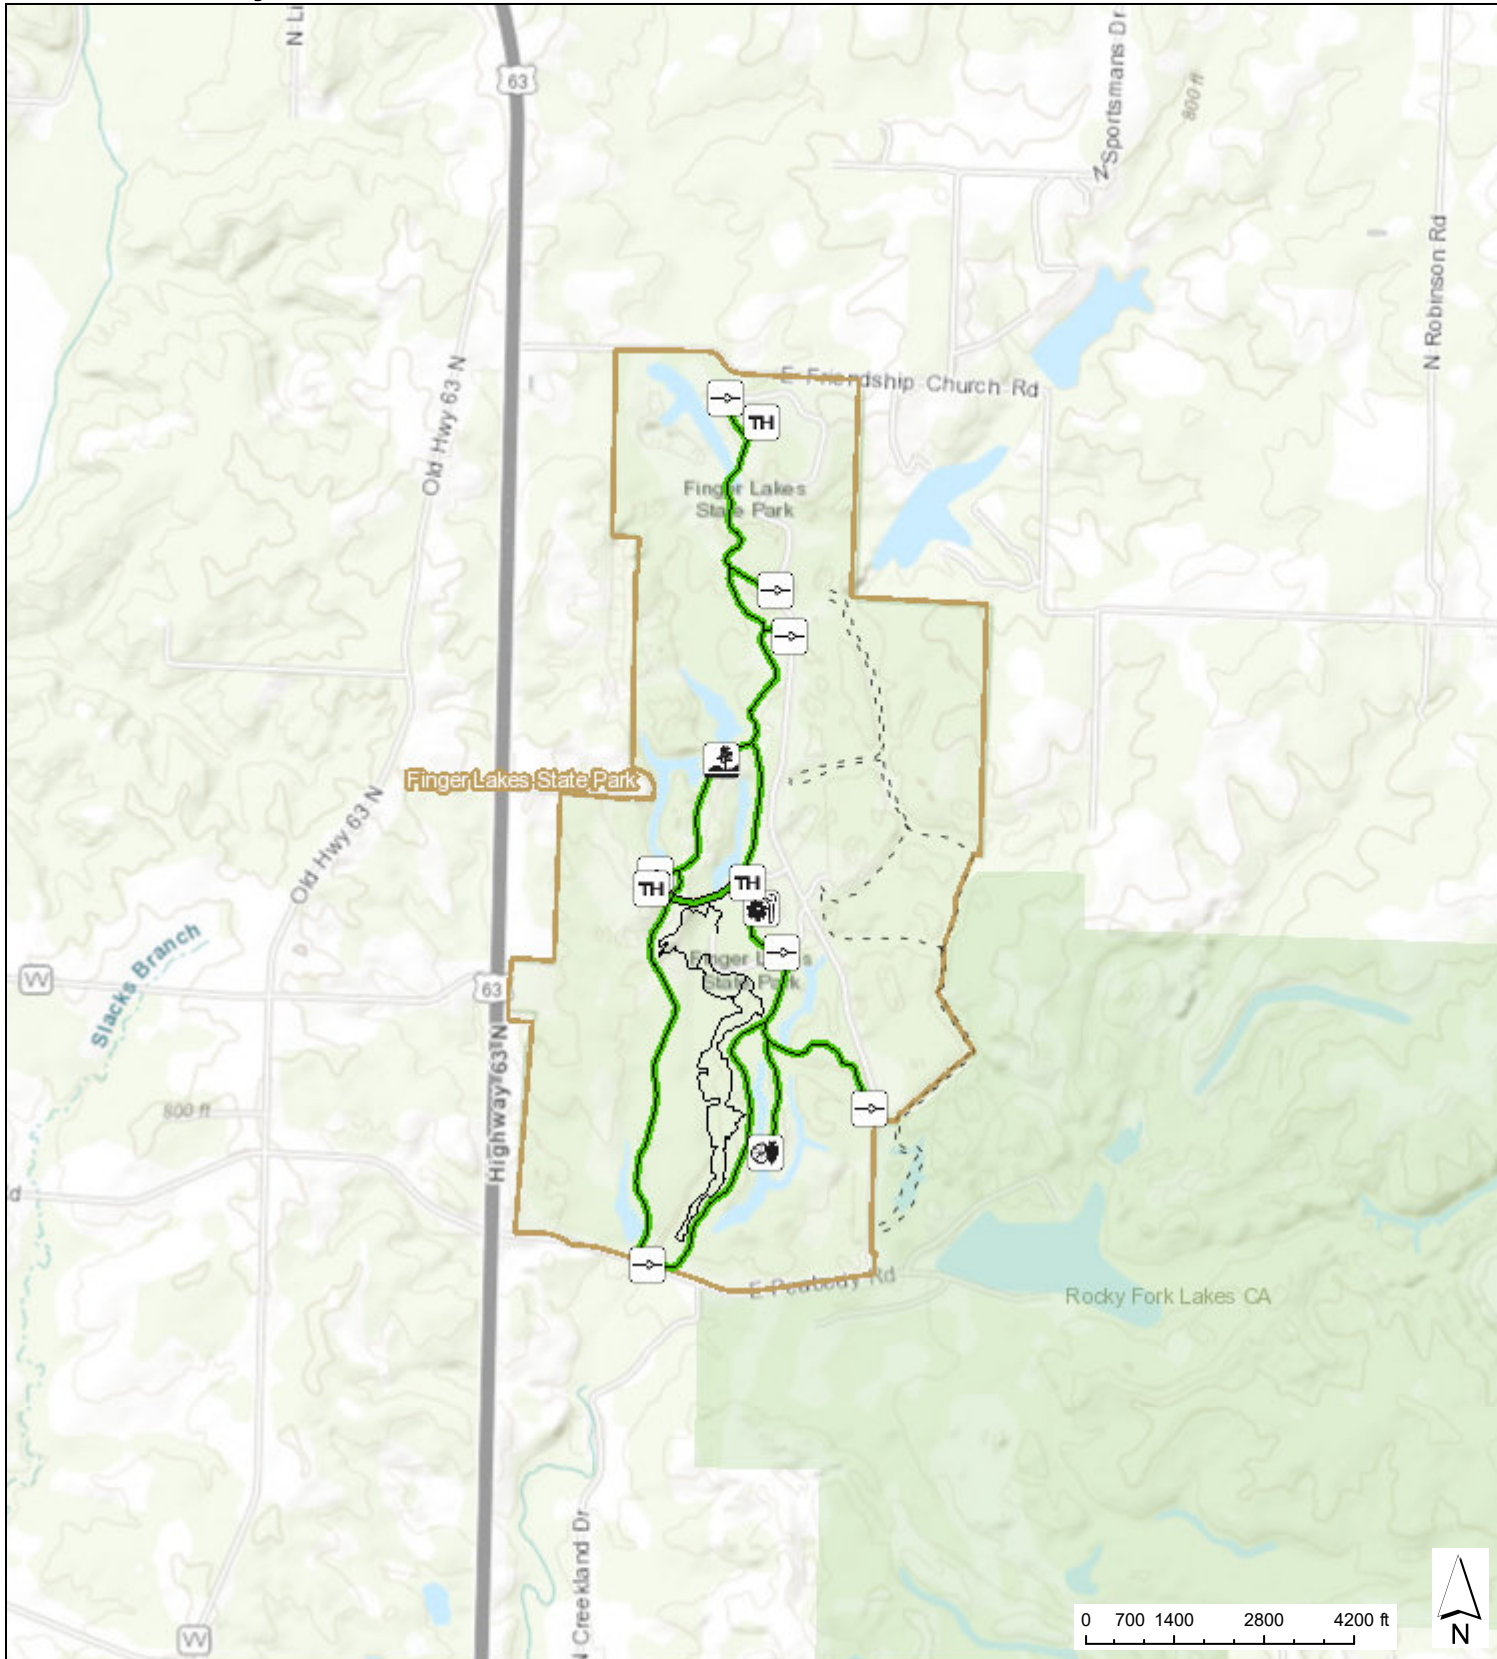

## Finger Lakes State Park ORV Trail System

Sources: Esri, HERE, Garmin, Intermap, increment P Corp., GEBCO, USGS, FAO, NPS, NRCAN, GeoBase, IGN, Kadaster NL, Ordnance November 13, 2020 8:57:24 AM CDT