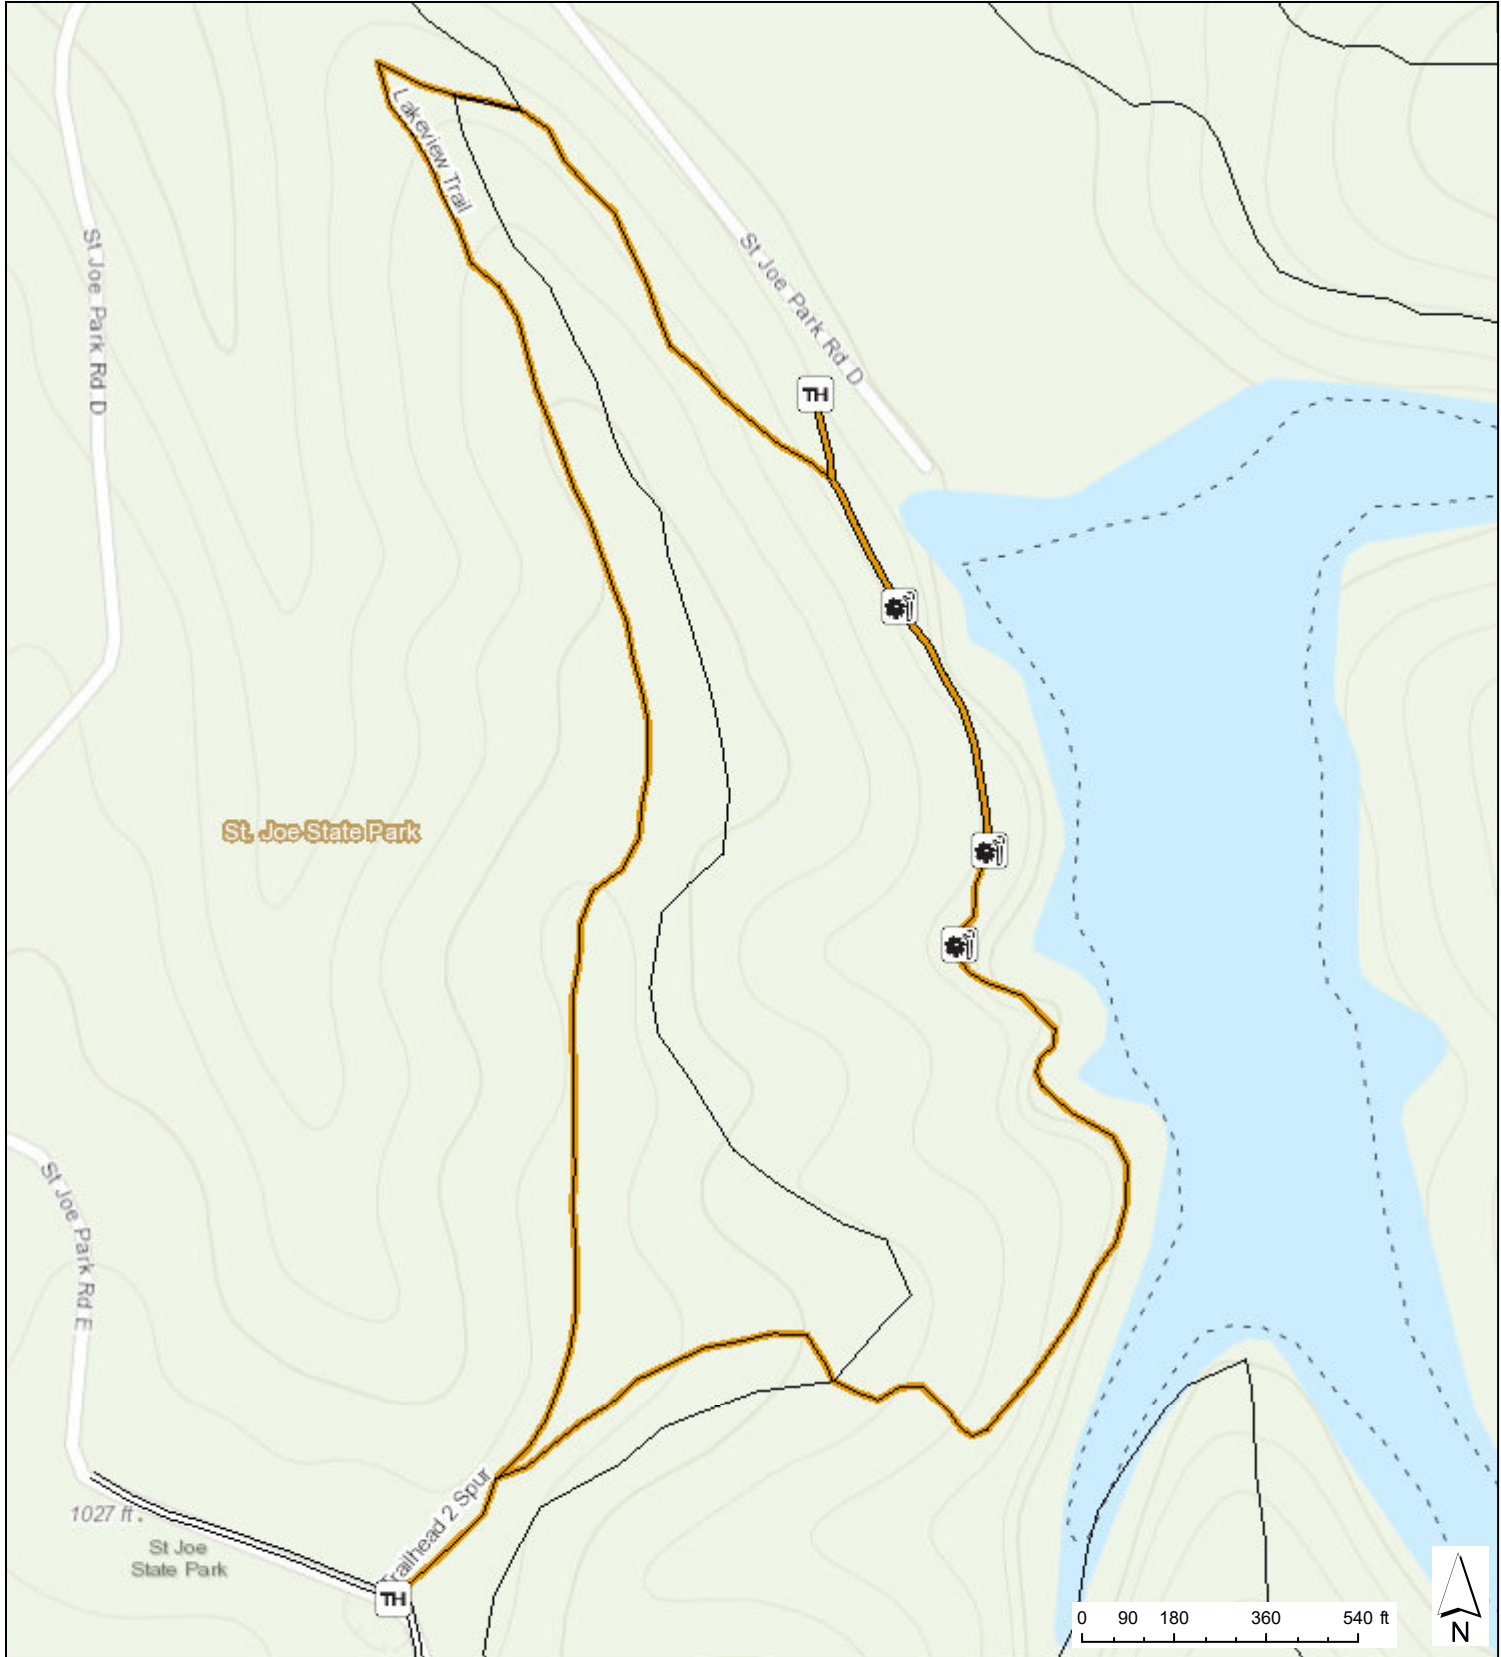

St. Joe State Park Lakeview Trail

Sources: Esri, HERE, Garmin, Intermap, increment P Corp., GEBCO, USGS, FAO, NPS, NRCAN, GeoBase, IGN, Kadaster NL, Ordnance November 13, 2020 3:02:59 PM CDT