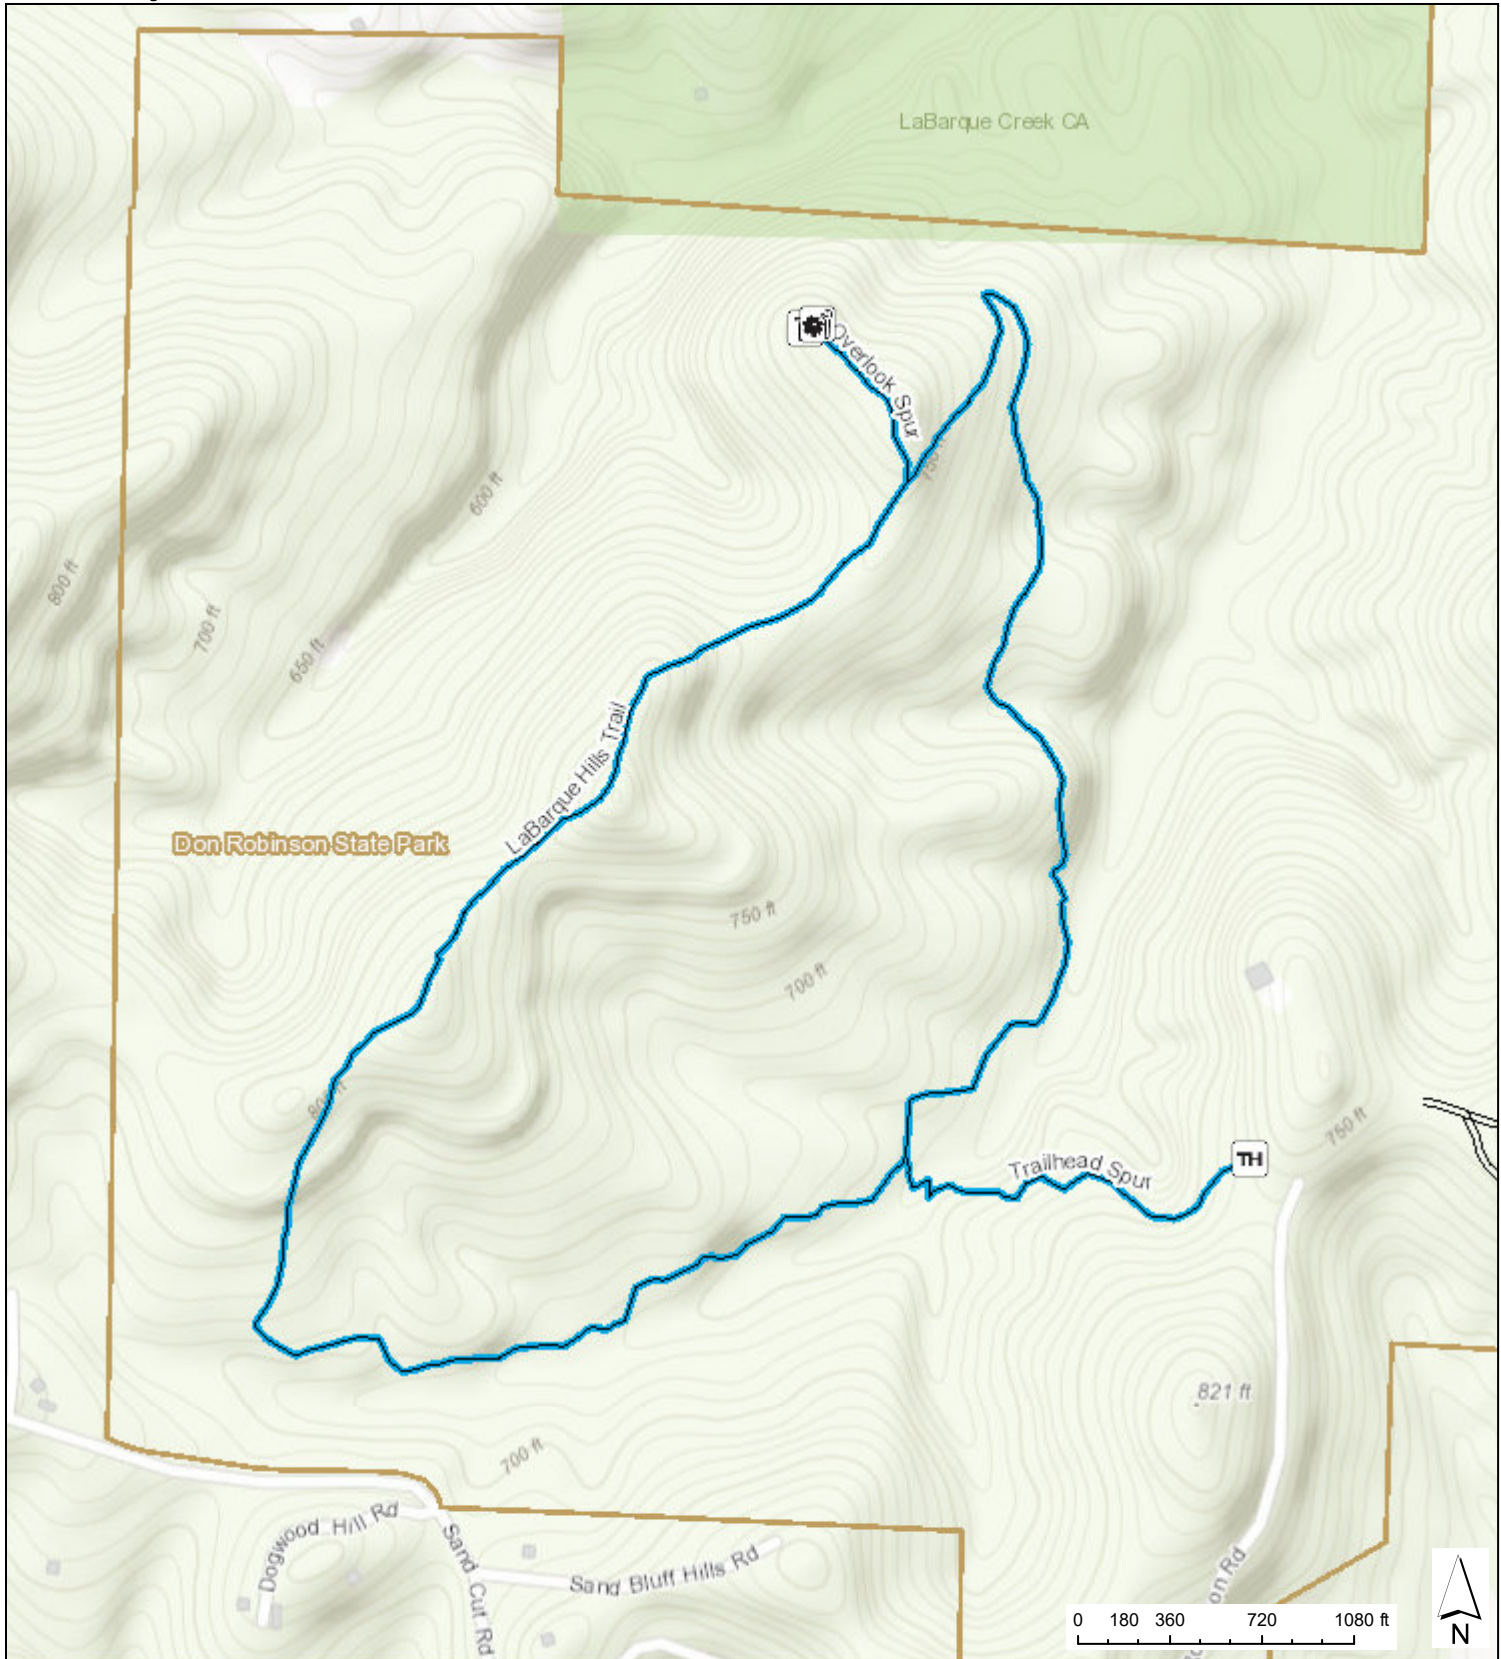

# Don Robinson State Park LaBarque Hills Trail

Sources: Esri, HERE, Garmin, Intermap, increment P Corp., GEBCO, USGS, FAO, NPS, NRCAN, GeoBase, IGN, Kadaster NL, Ordnance November 12, 2020 10:56:33 AM CDT