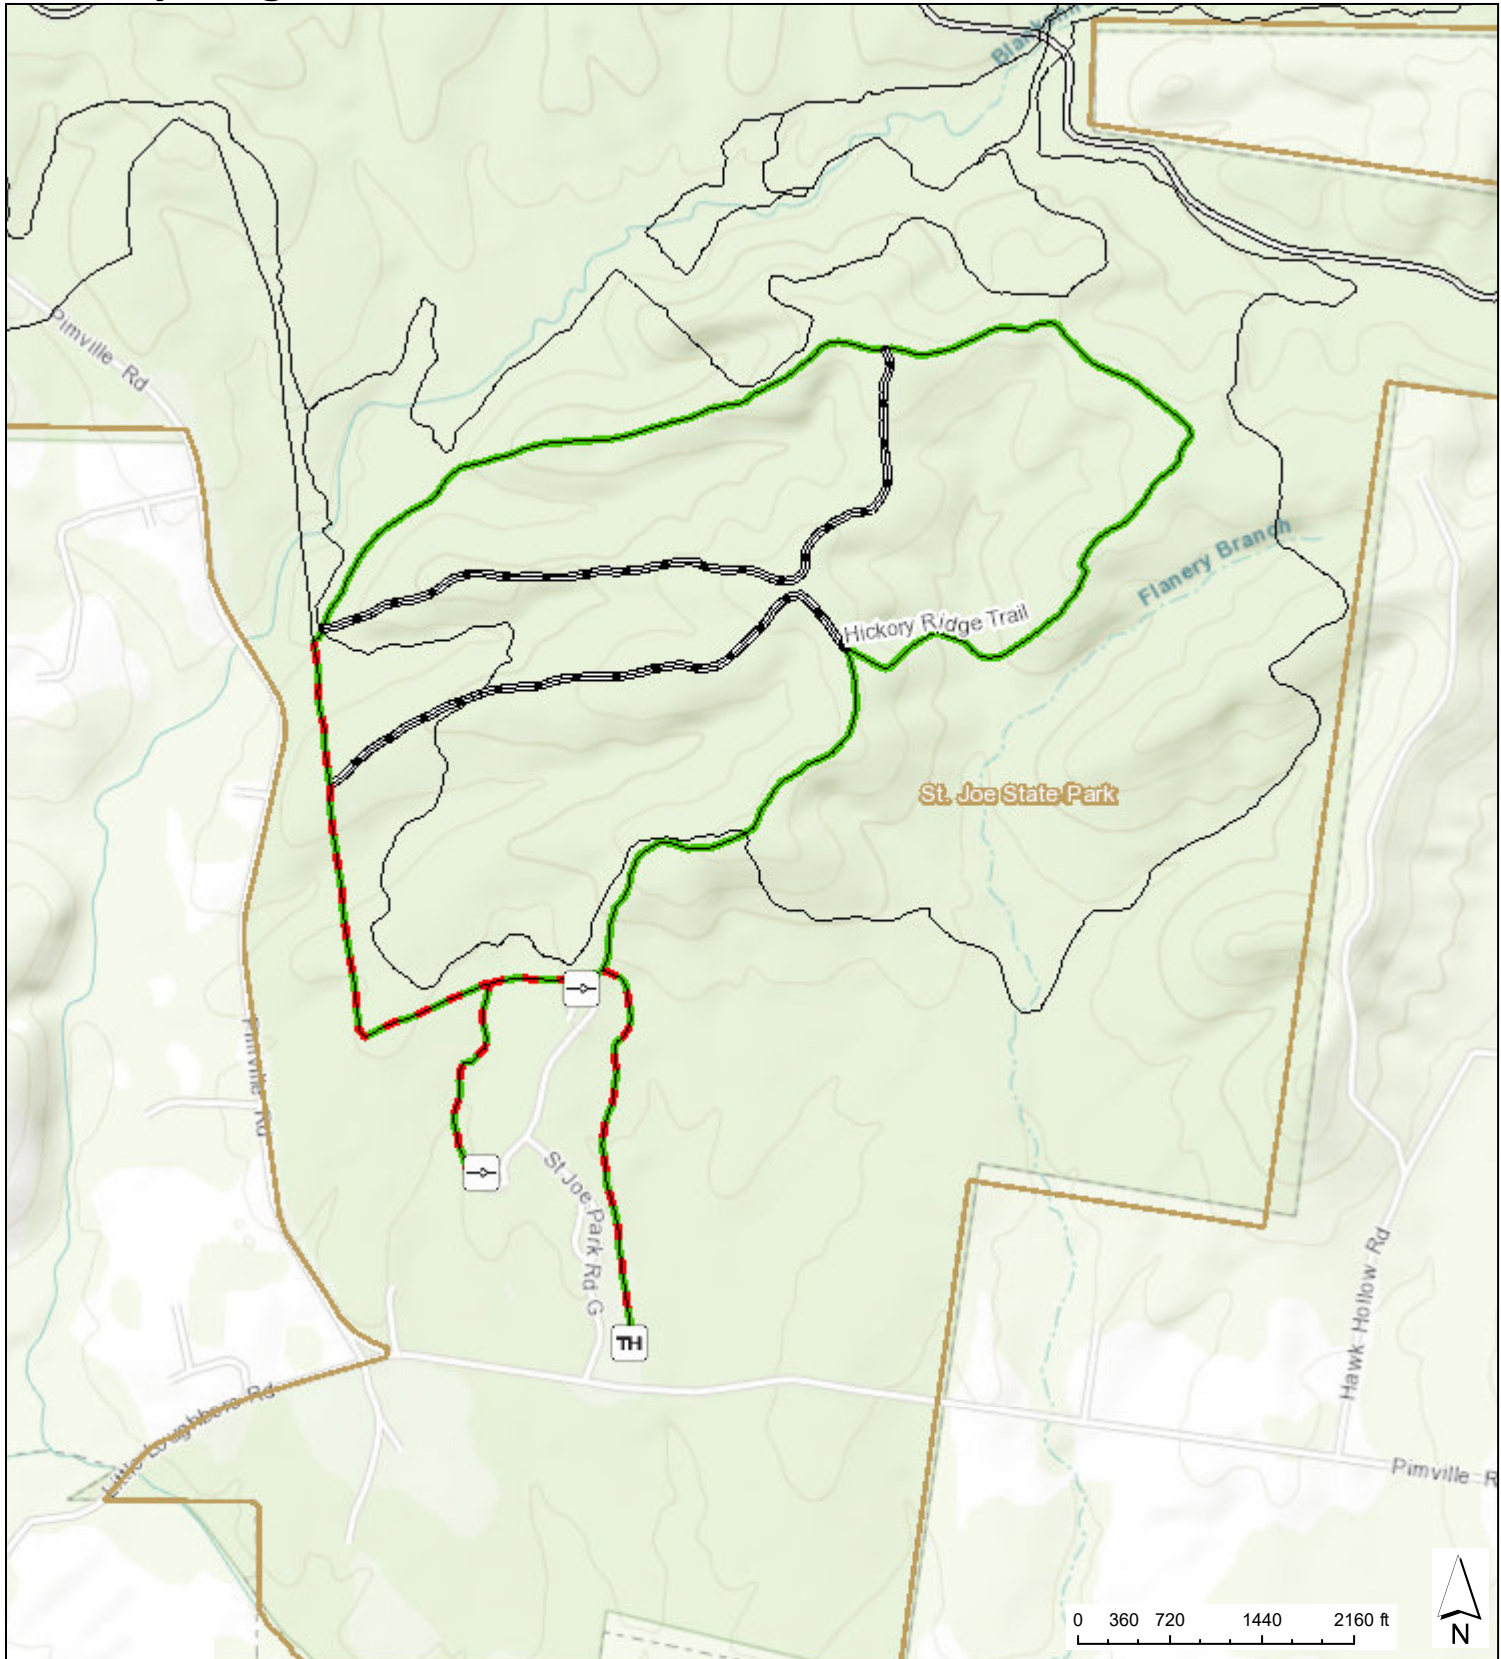

# St. Joe State Park Hickory Ridge Trail

Sources: Esri, HERE, Garmin, Intermap, increment P Corp., GEBCO, USGS, FAO, NPS, NRCAN, GeoBase, IGN, Kadaster NL, Ordnance November 13, 2020 3:01:08 PM CDT