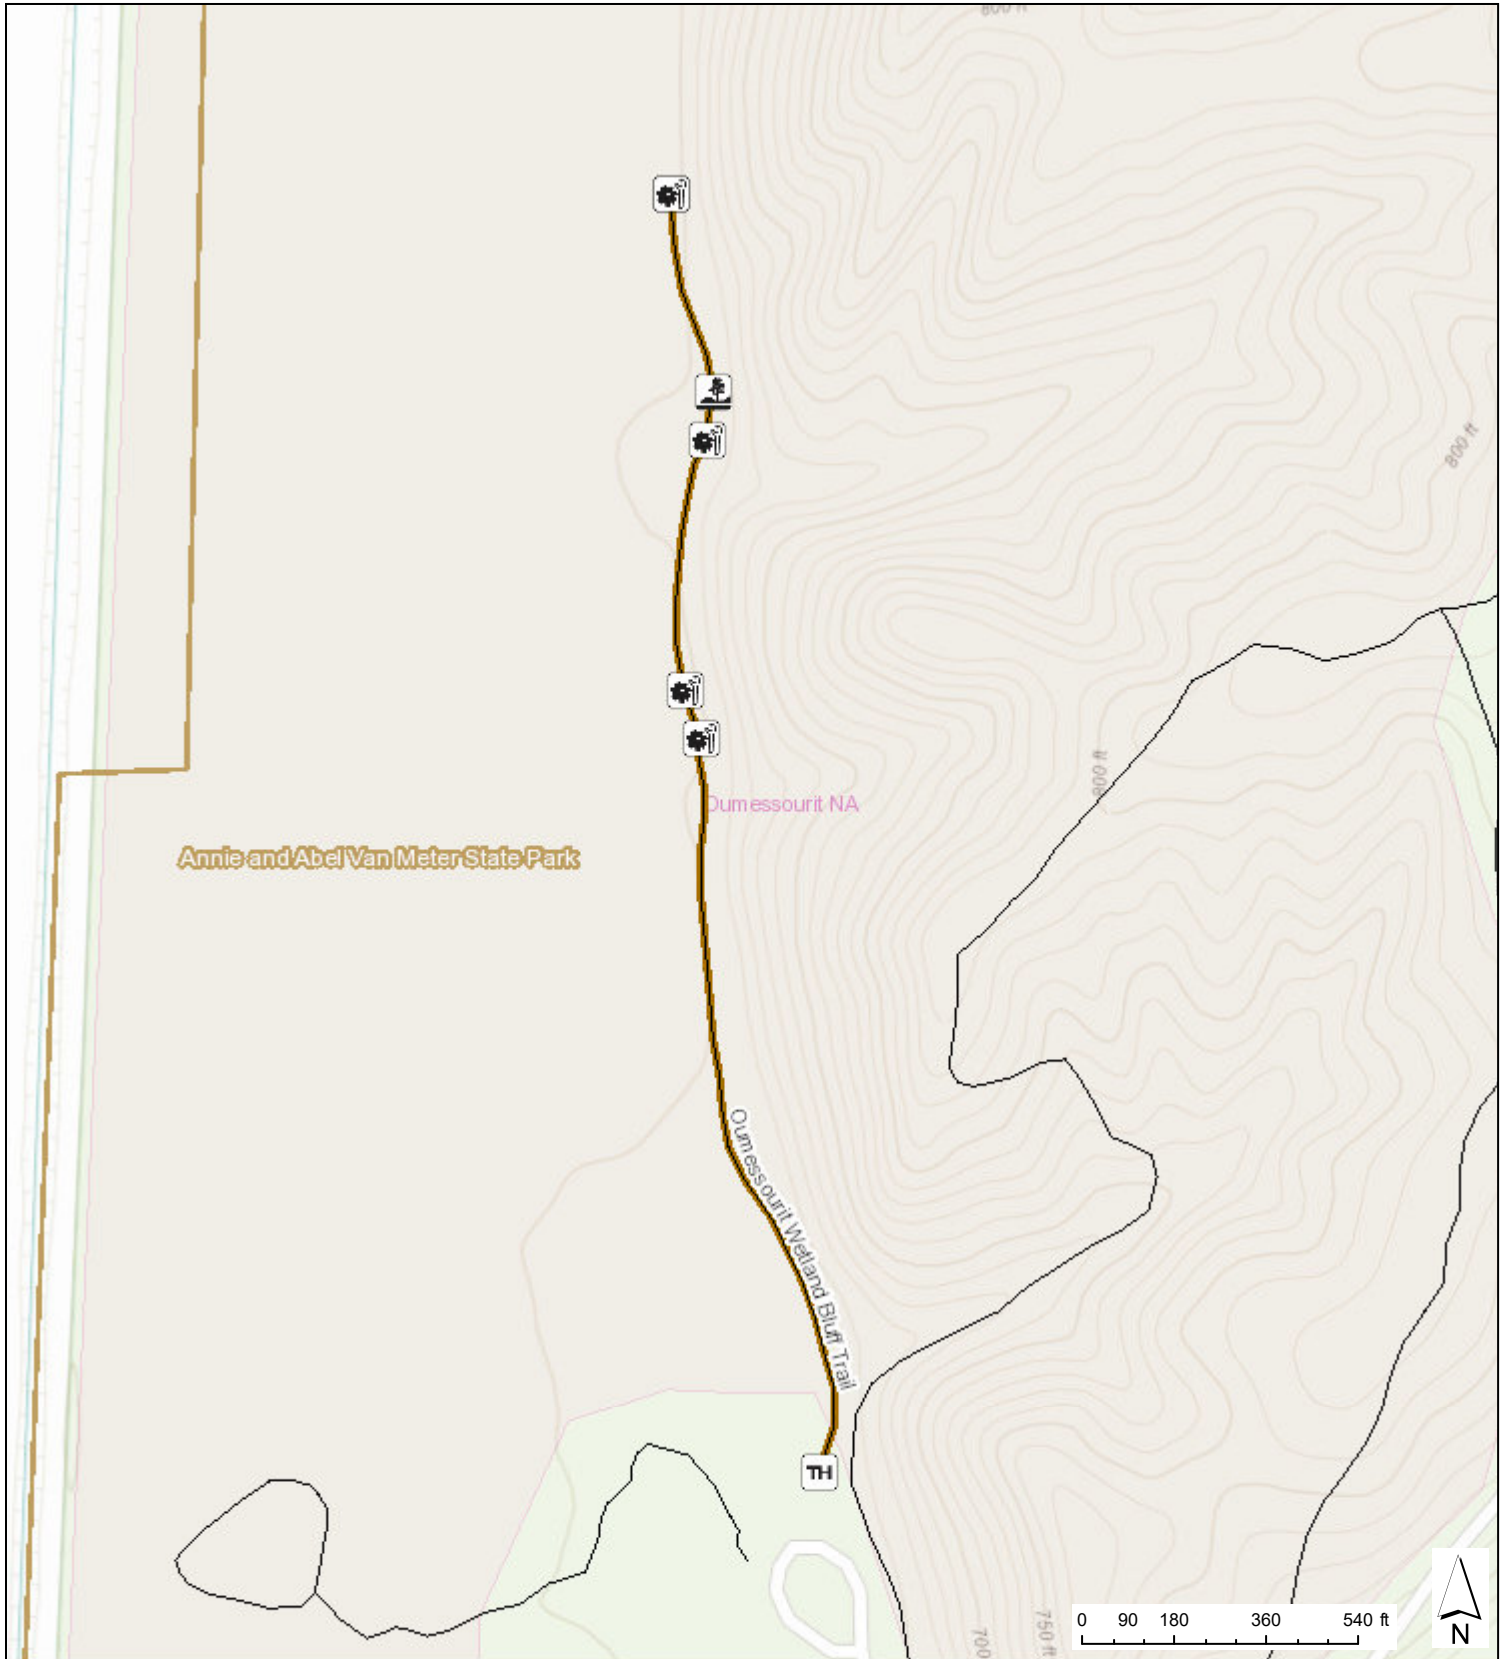

Annie and Abel Van Meter State Park
Oumessourit Wetland Bluff Trail

Sources: Esri, HERE, Garmin, Intermap, increment P Corp., GEBCO, USGS, FAO, NPS, NRCAN, GeoBase, IGN, Kadaster NL, Ordnance November 10, 2020 1:41:31 PM CDT