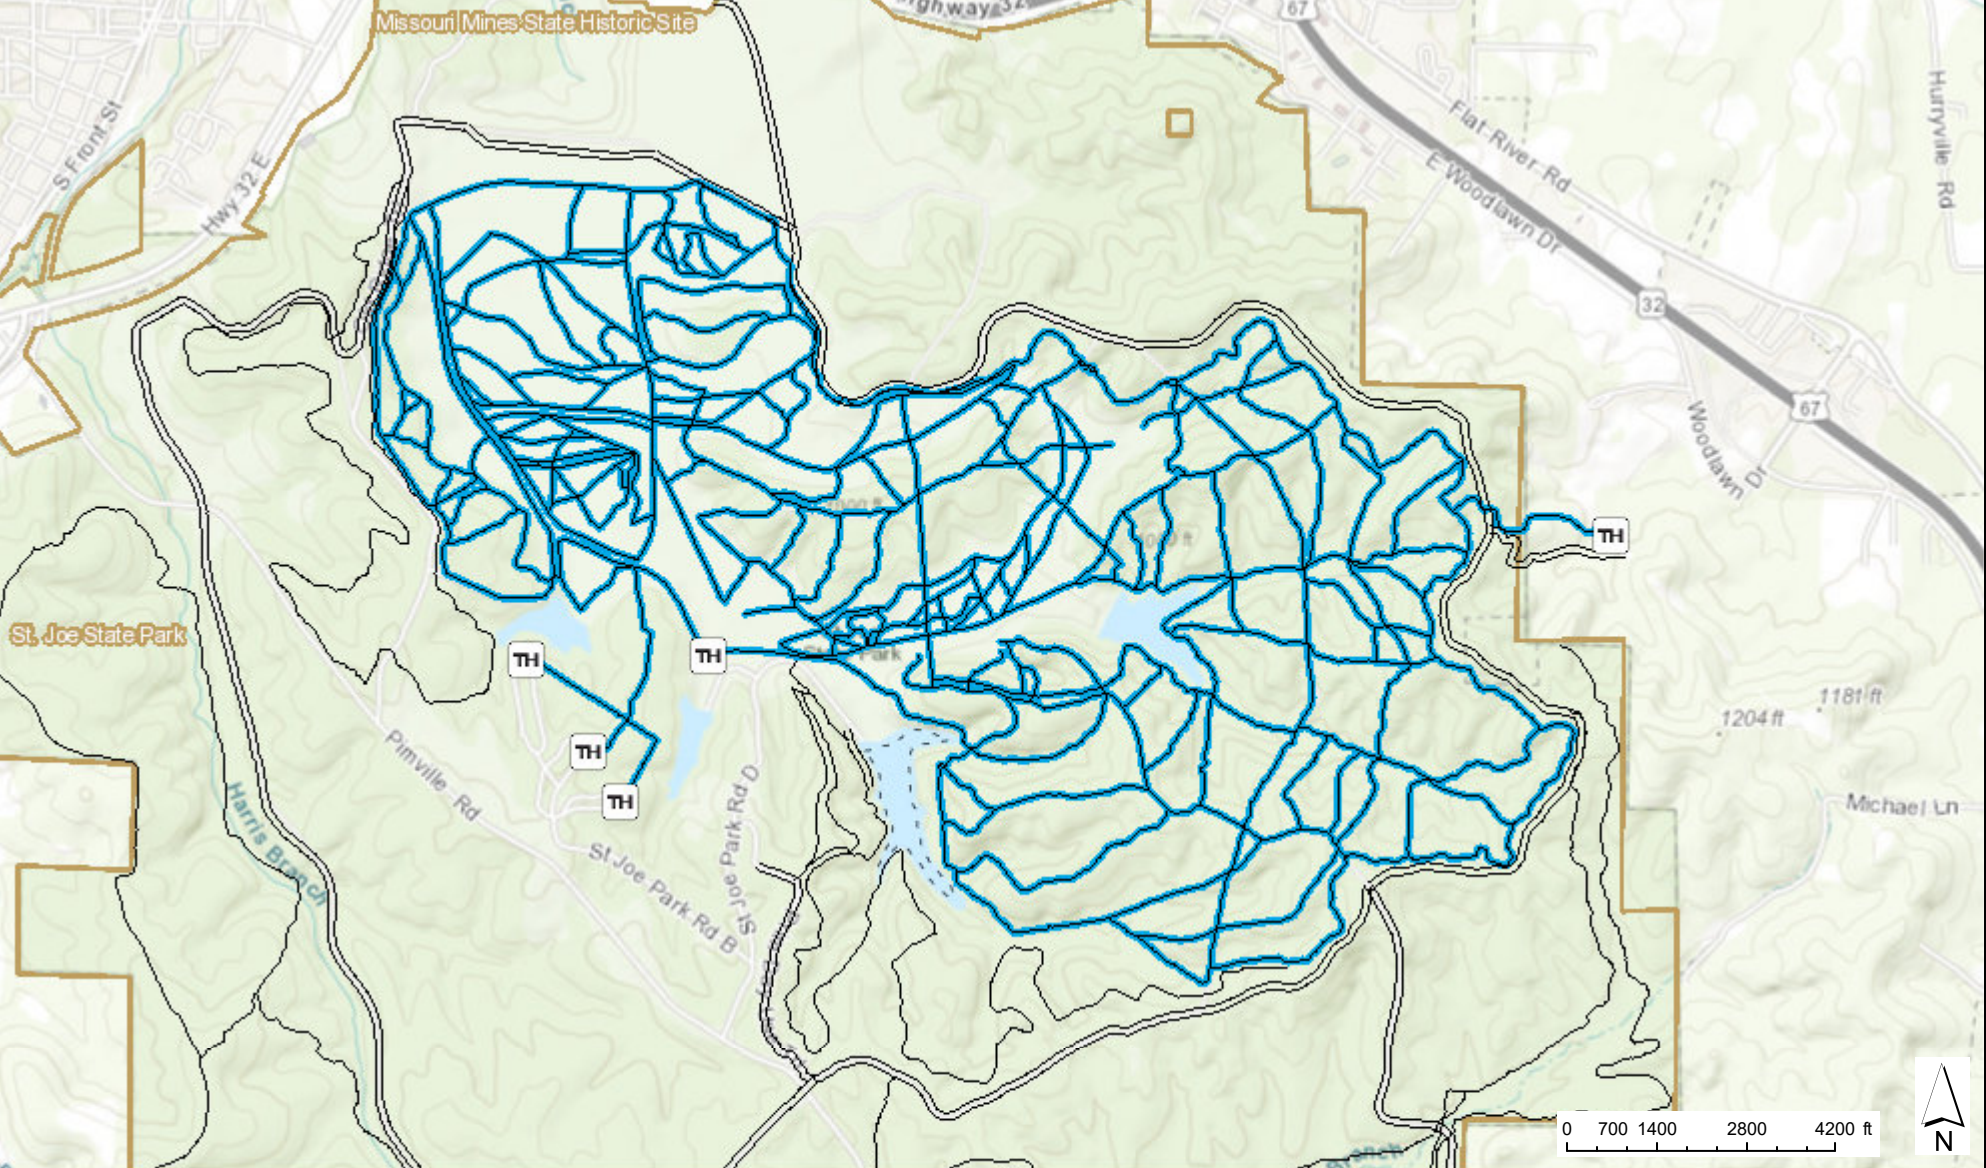

# St. Joe State Park ORV Trail System

Sources: Esri, HERE, Garmin, Intermap, increment P Corp., GEBCO, USGS, FAO, NPS, NRCAN, GeoBase, IGN, Kadaster NL, Ordnance Survey, Esri Japan, METI, Esri May 17, 2021 3:28:39 PM CDT