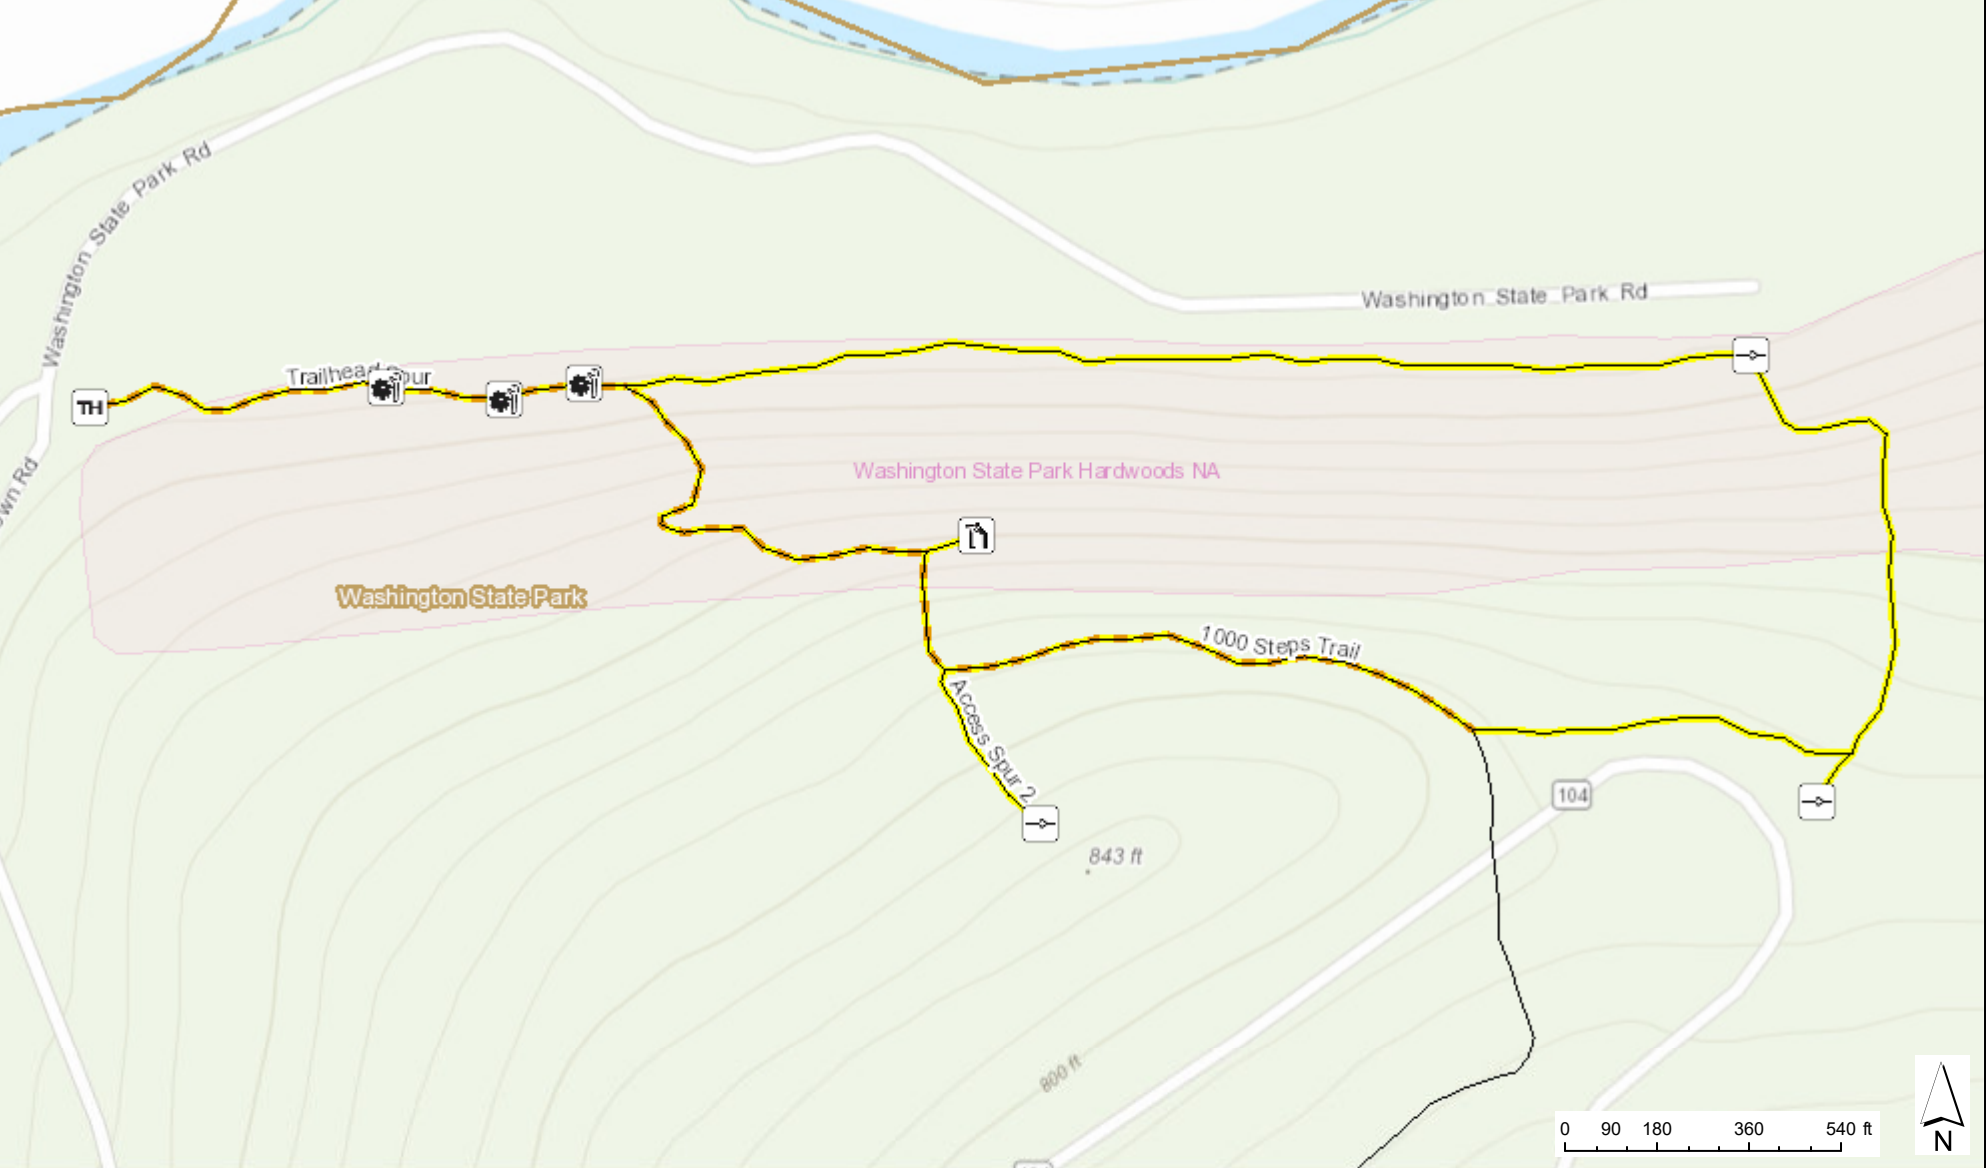

Washington State Park
1000 Steps Trail

Sources: Esri, HERE, Garmin, Intermap, increment P Corp., GEBCO, USGS, FAO, NPS, NRCAN, GeoBase, IGN, Kadaster NL, Ordnance Survey, Esri Japan, METI, Esri November 17, 2020 4:33:18 PM CDT