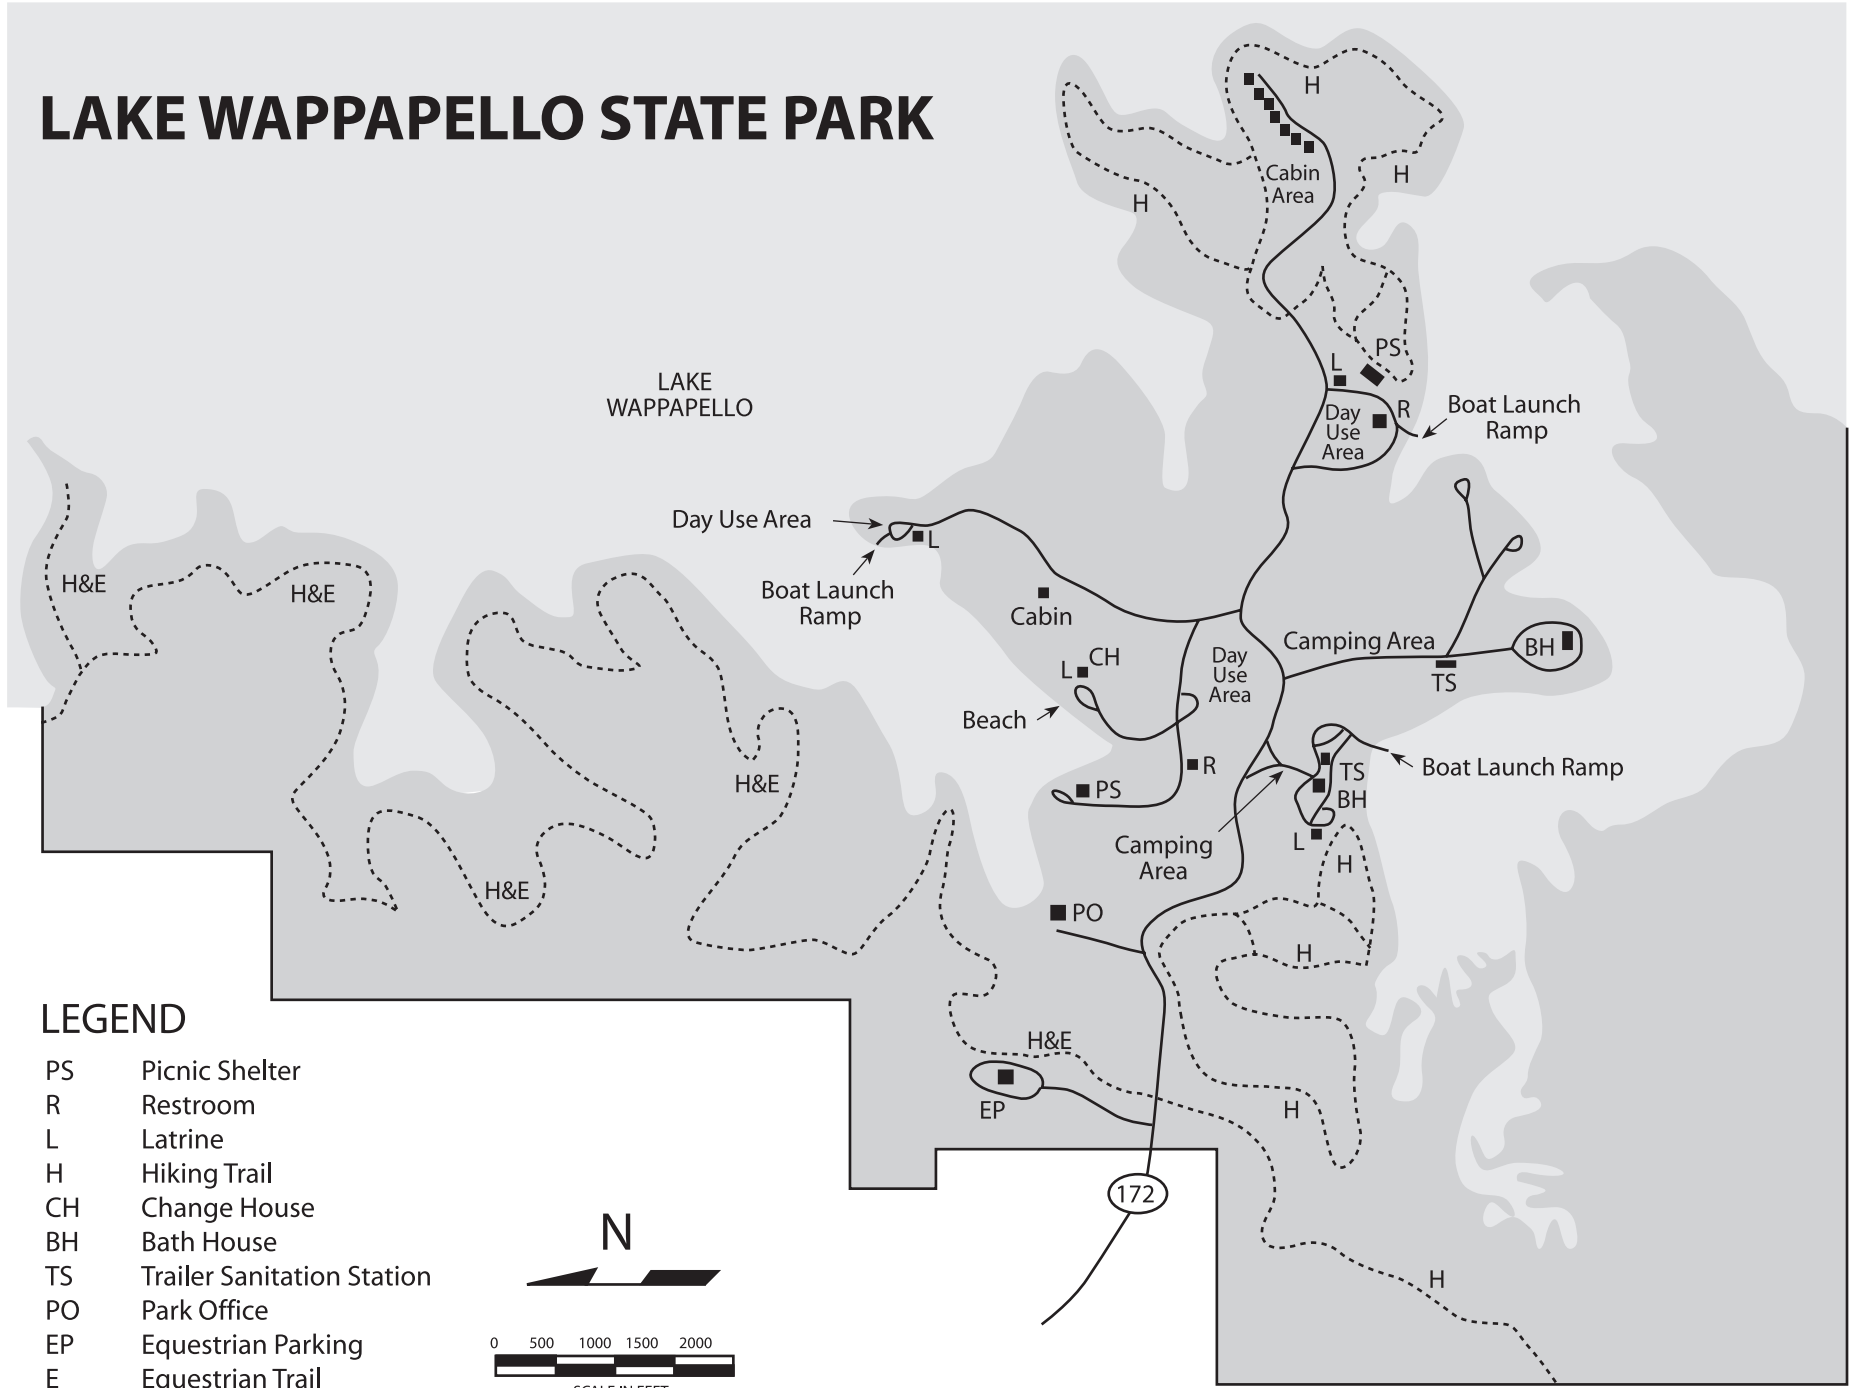

LAKE WAPPAPELLO STATE PARK

LEGEND

- PS Picnic Shelter
- R Restroom
- L Latrine
- H Hiking Trail
- CH Change House
- BH Bath House
- TS Trailer Sanitation Station
- PO Park Office
- EP Equestrian Parking
- E Equestrian Trail