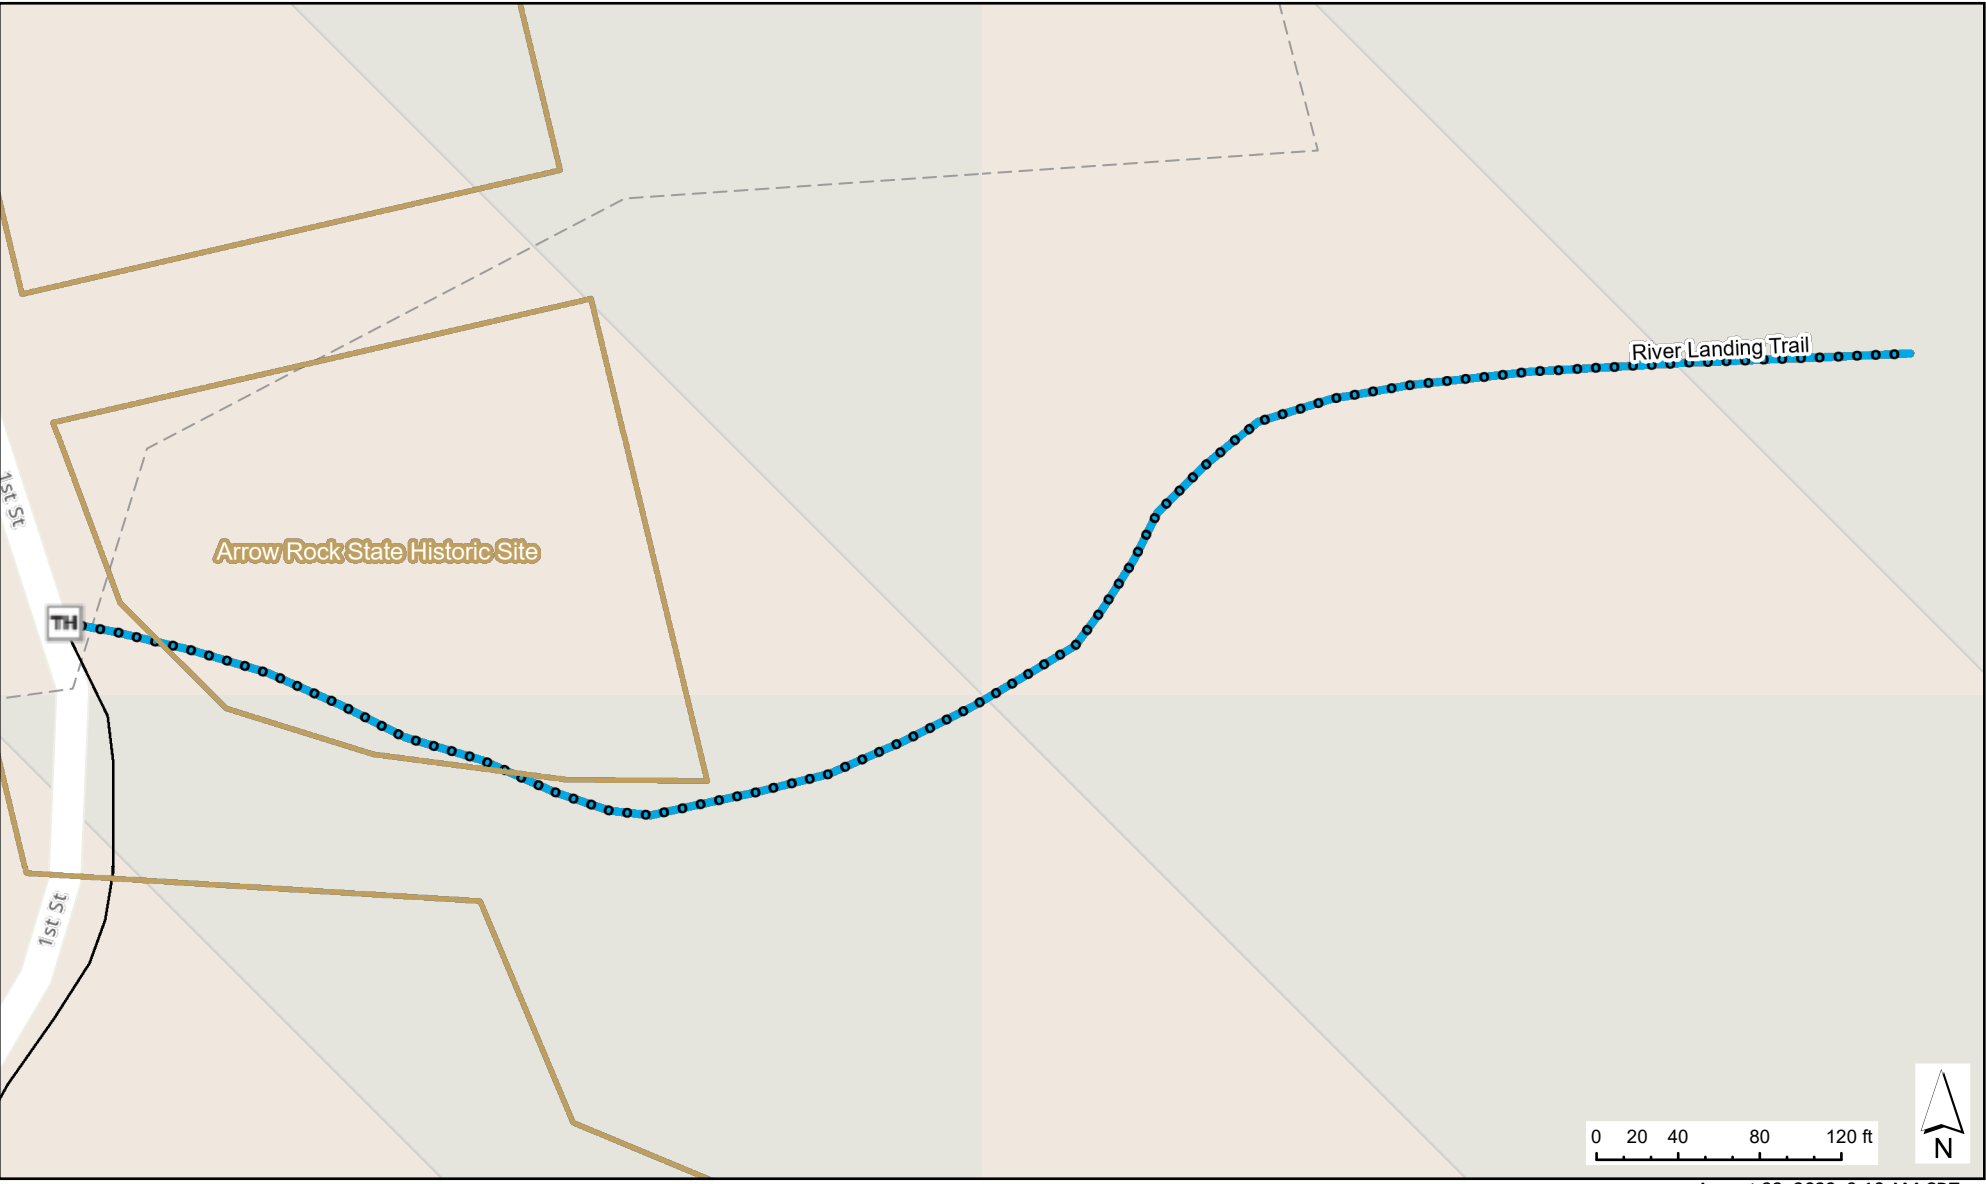

Arrow Rock State Historic Site River Landing Trail

World Topo: Sources: Esri, HERE, Garmin, FAO, NOAA, USGS, © OpenStreetMap contributors, and the GIS User Community

August 23, 2023 9:10 AM CDT