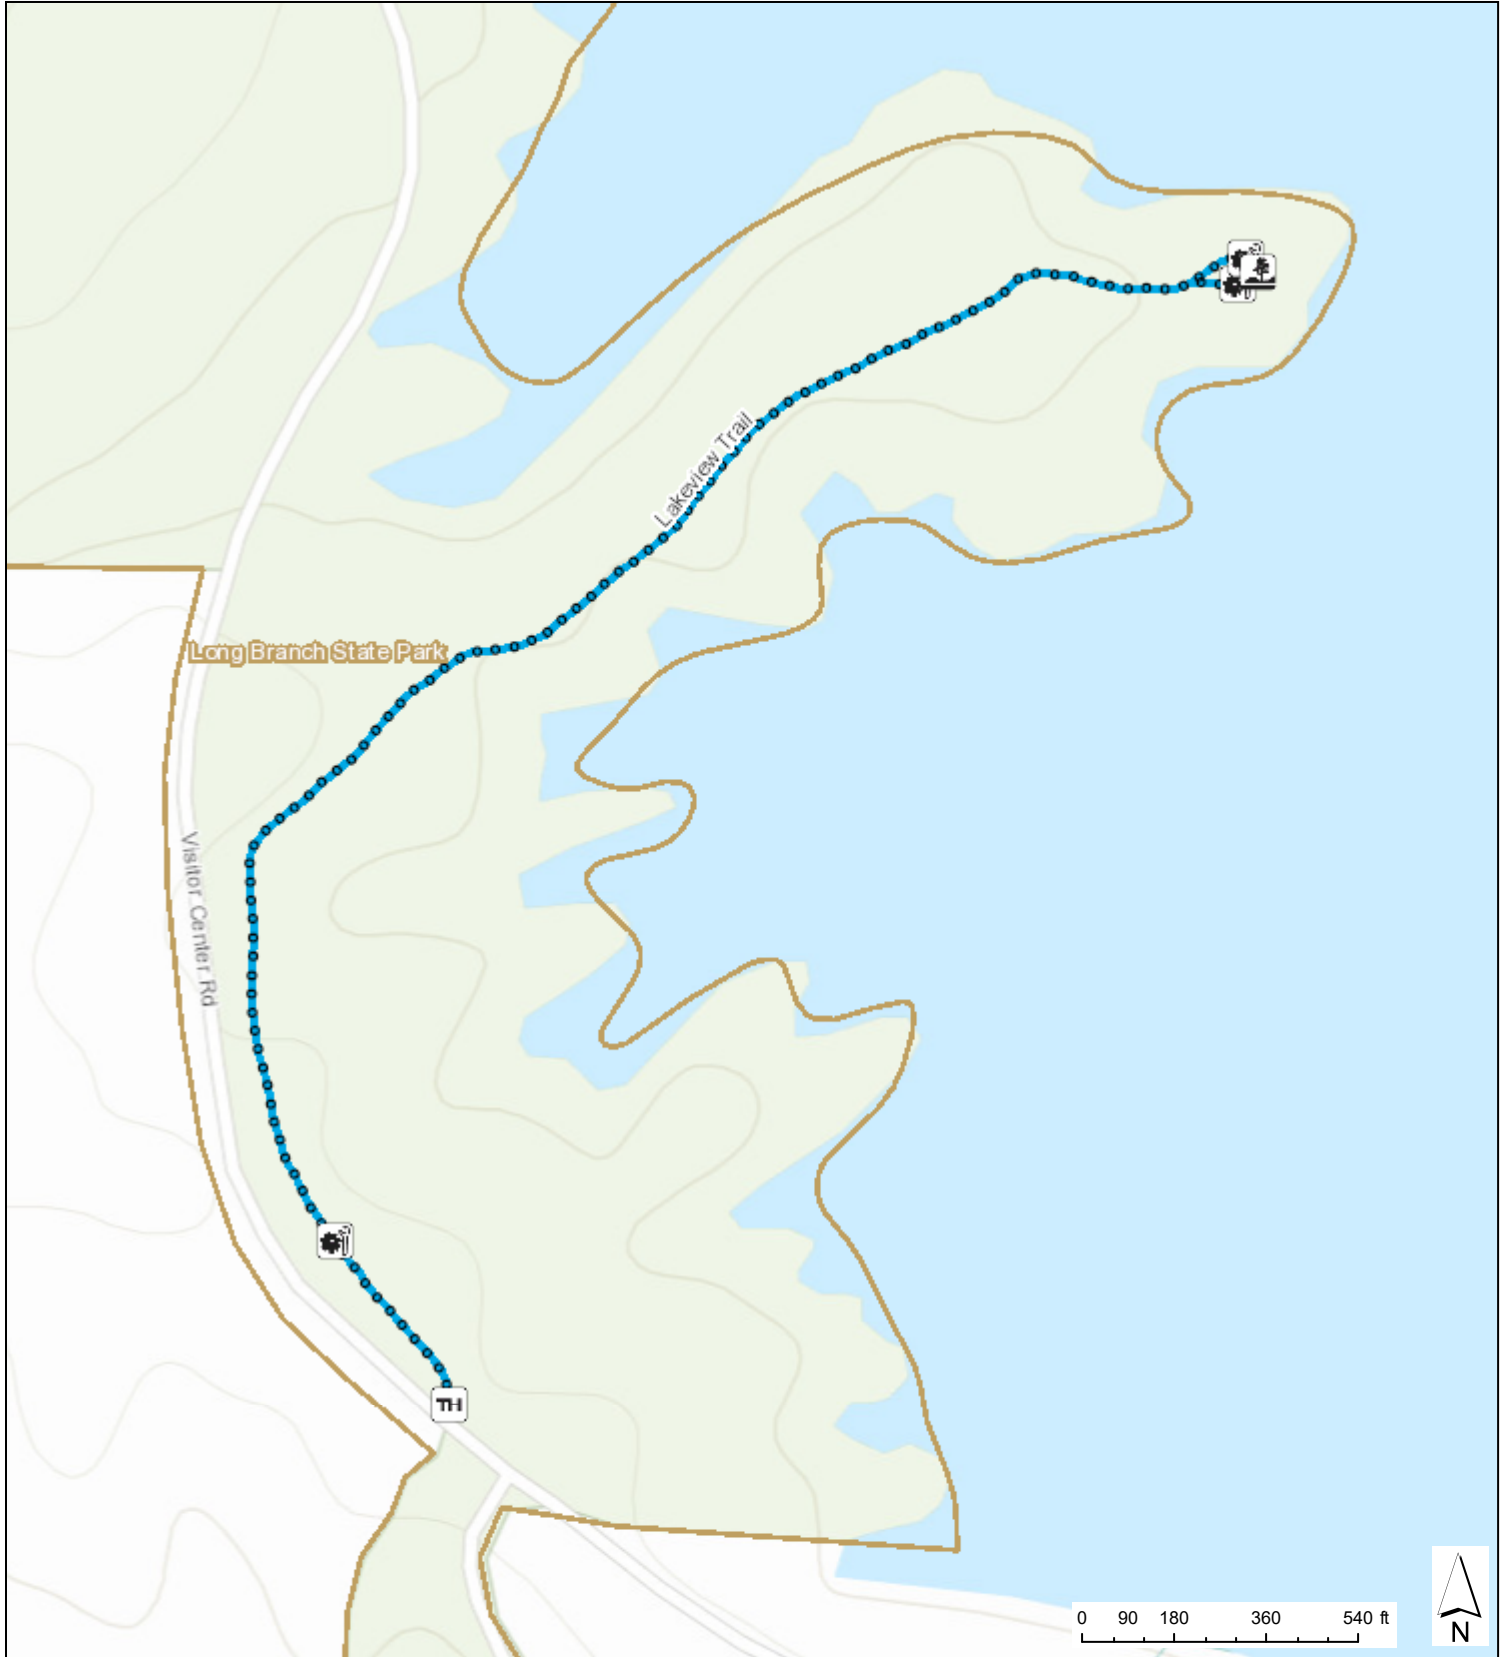

Long Branch State Park  
**Lakeview Trail**

Sources: Esri, HERE, Garmin, Intermap, increment P Corp., GEBCO, USGS, FAO, NPS, NRCAN, GeoBase, IGN, Kadaster NL, Ordnance November 13, 2020 1:21:28 PM CDT